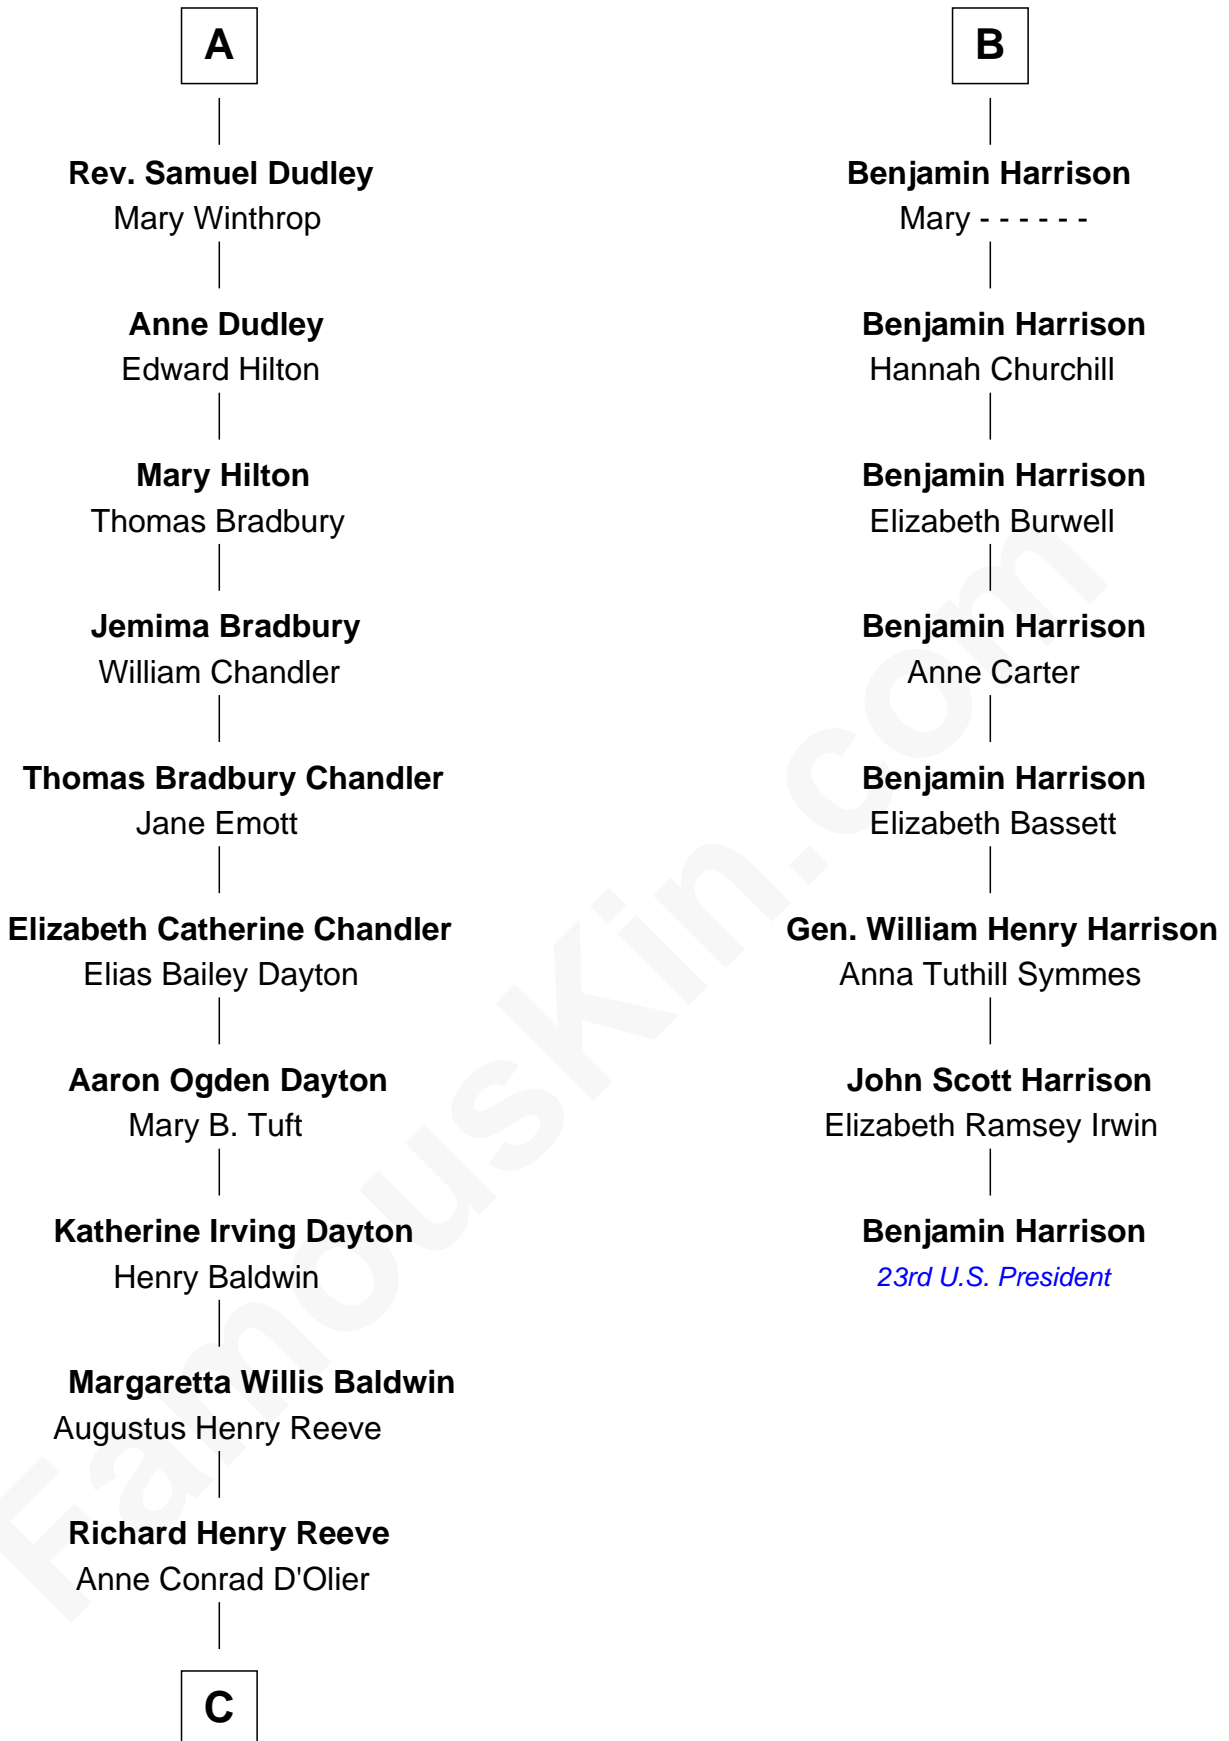

FamousKin.com
Relationship Chart of
Christopher Reeve
Movie Actor

14th cousin 4 times removed of
Benjamin Harrison
23rd U.S. President

C

Franklin D'Olier Reeve

Barbara Pitney Lamb

Christopher Reeve

Movie Actor

FamousKin.com