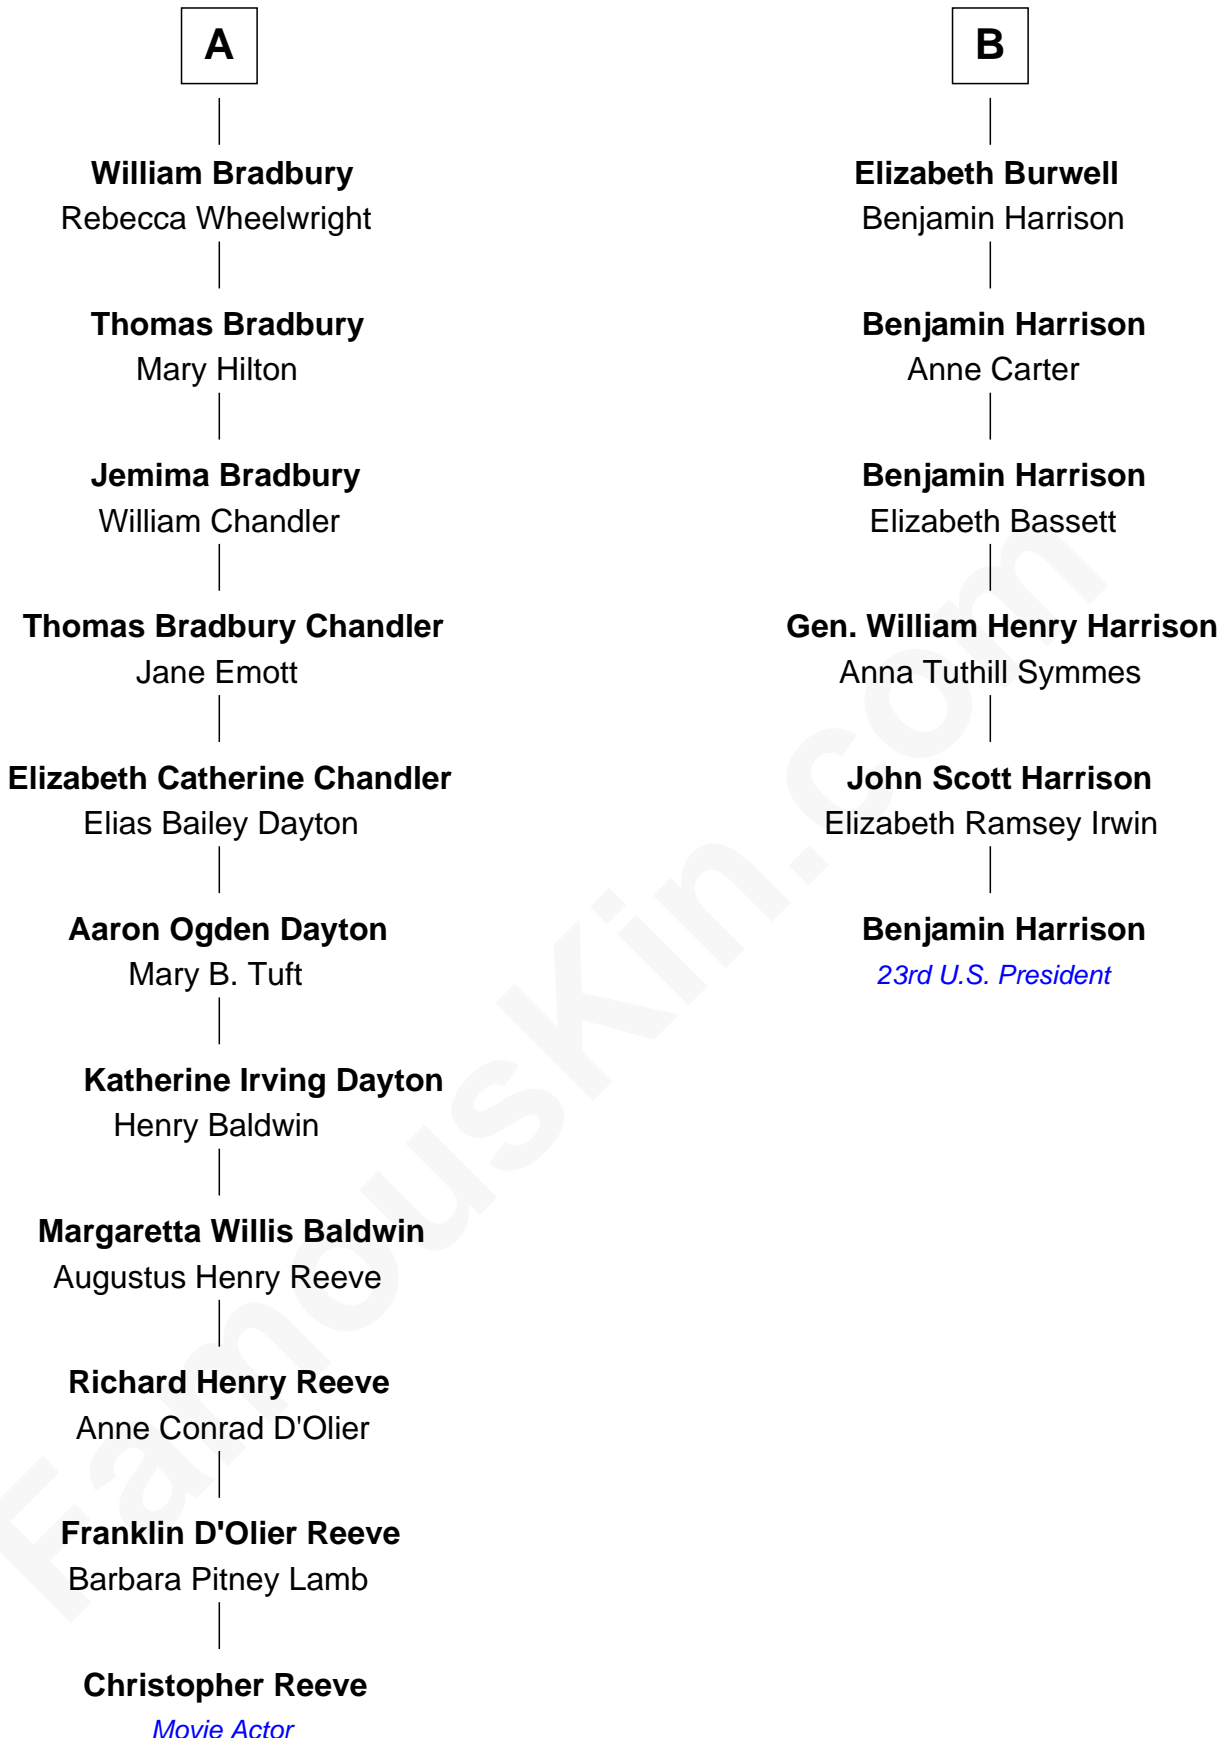

FamousKin.com
Relationship Chart of
Christopher Reeve
Movie Actor

12th cousin 5 times removed of
Benjamin Harrison
23rd U.S. President

Christopher Reeve photo by [Jbfrankel](#) ([CC BY-SA 3.0](#))