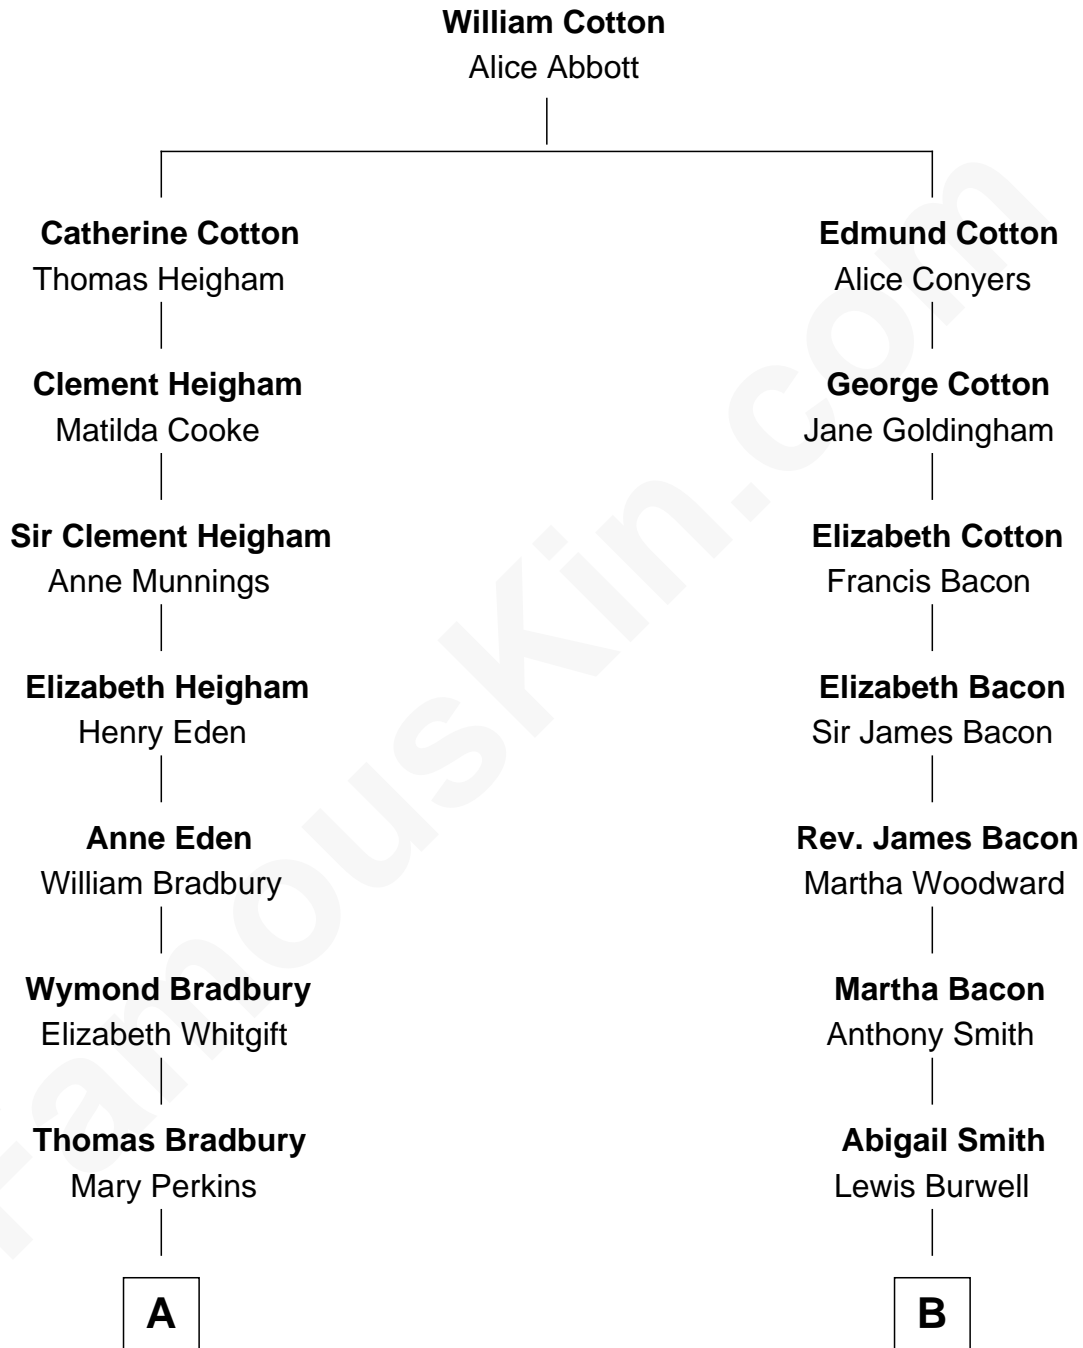

FamousKin.com
Relationship Chart of
Christopher Reeve
Movie Actor

12th cousin 5 times removed of
Benjamin Harrison
23rd U.S. President

Christopher Reeve photo by [Jbfrankel](#) ([CC BY-SA 3.0](#))