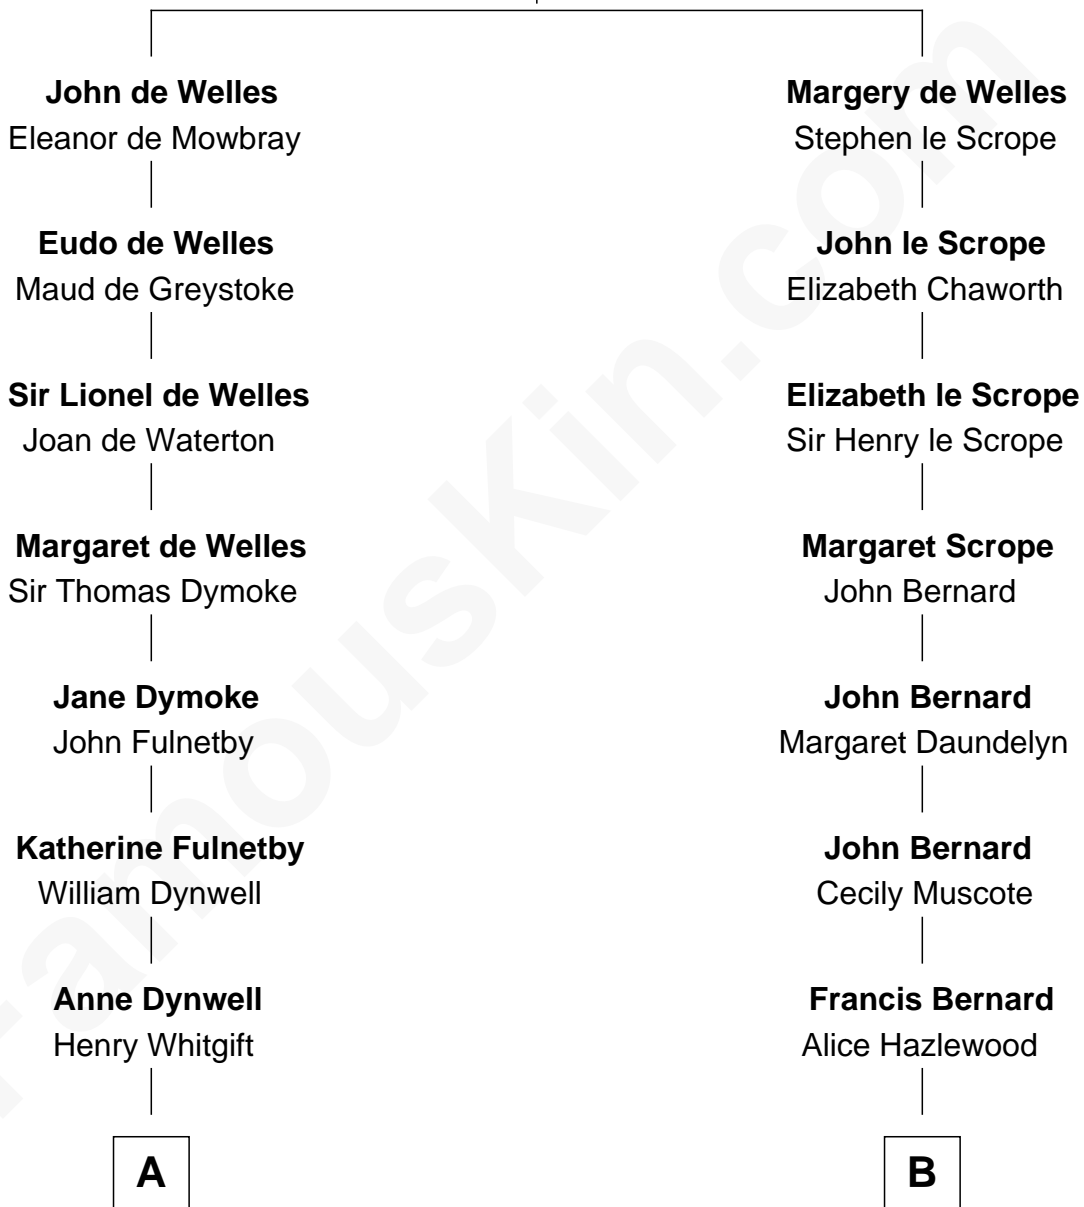

FamousKin.com
Relationship Chart of
Christopher Reeve
Movie Actor

15th cousin 5 times removed of
Benjamin Harrison
23rd U.S. President

John de Welles
Maud de Roos

C

—
Margaretta Willis Baldwin

Augustus Henry Reeve

—
Richard Henry Reeve

Anne Conrad D'Olier

—
Franklin D'Olier Reeve

Barbara Pitney Lamb

—
Christopher Reeve

Movie Actor

FamousKin.com