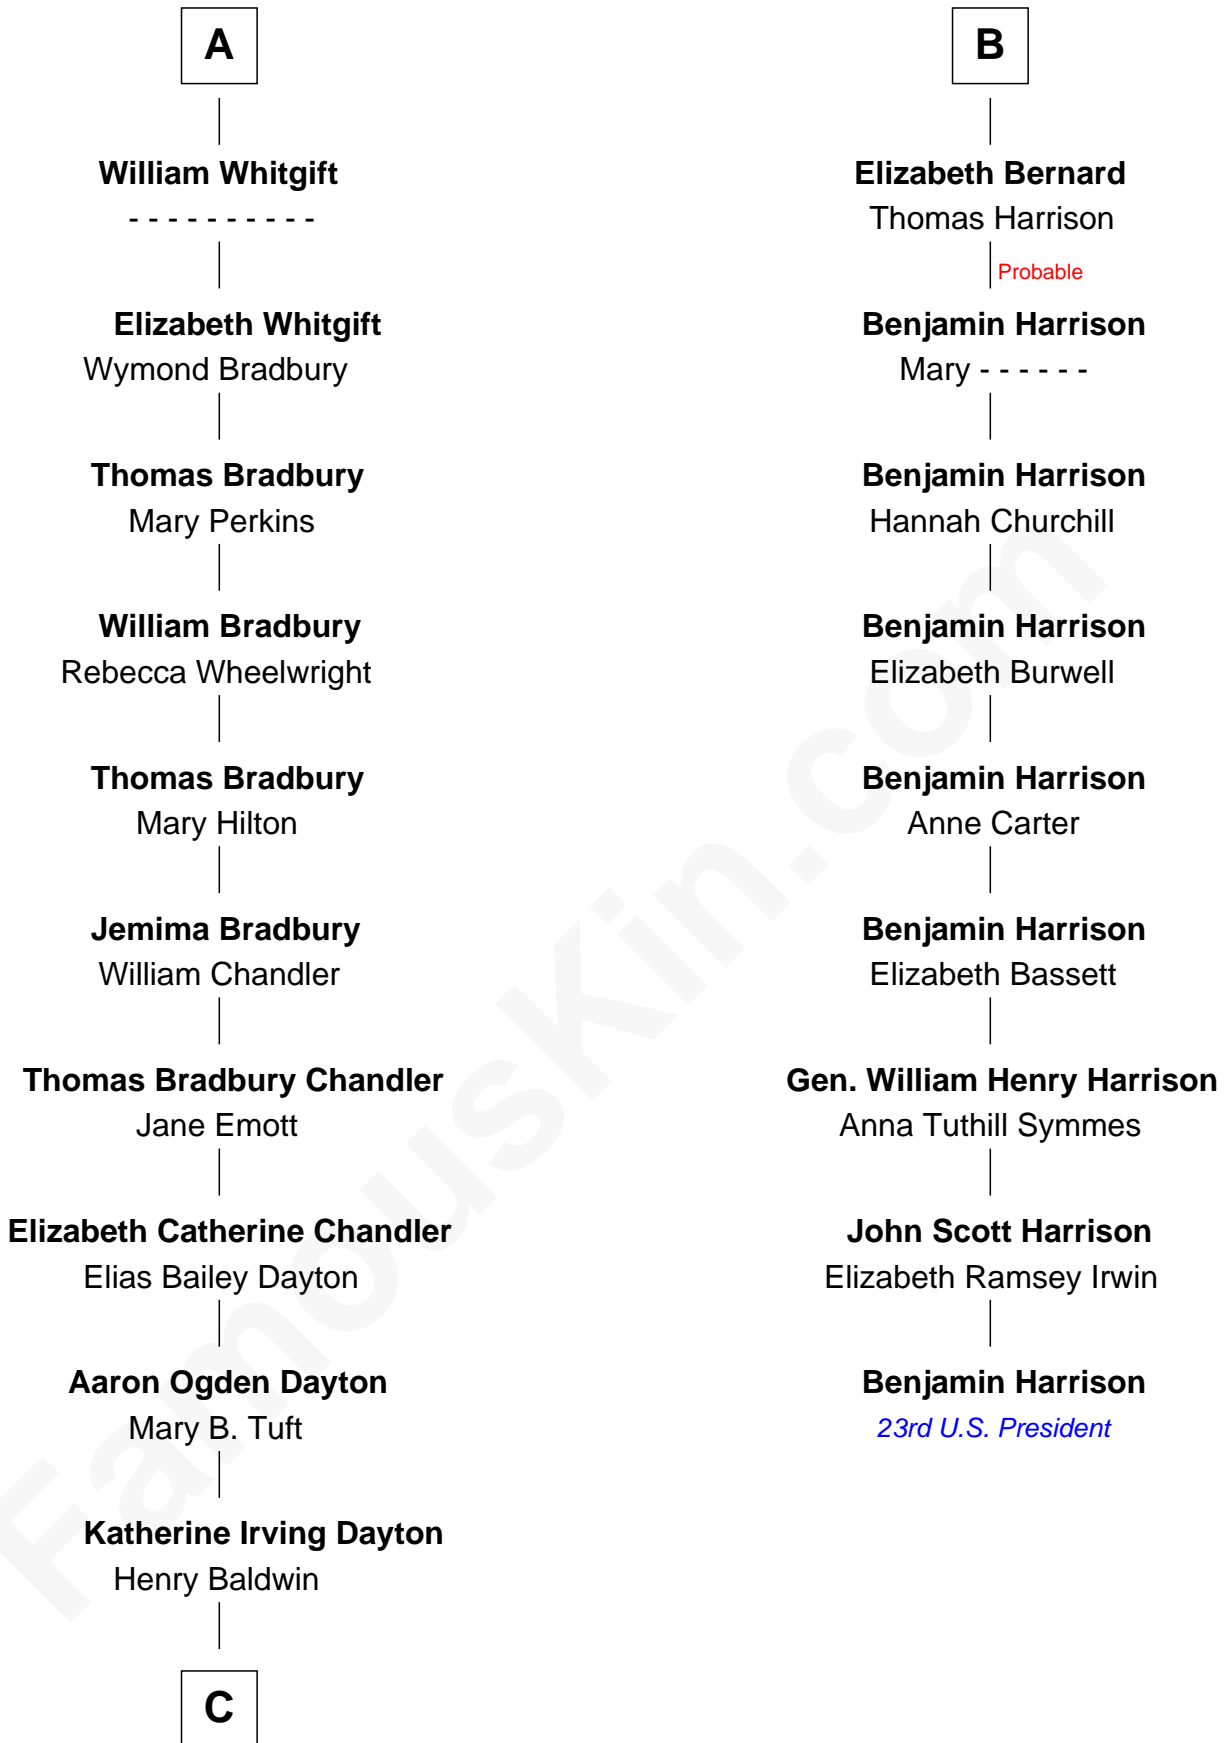

FamousKin.com
Relationship Chart of
Christopher Reeve
Movie Actor

15th cousin 5 times removed of
Benjamin Harrison
23rd U.S. President

John de Welles
Maud de Roos

C

—
Margaretta Willis Baldwin

Augustus Henry Reeve

—
Richard Henry Reeve

Anne Conrad D'Olier

—
Franklin D'Olier Reeve

Barbara Pitney Lamb

—
Christopher Reeve

Movie Actor

FamousKin.com