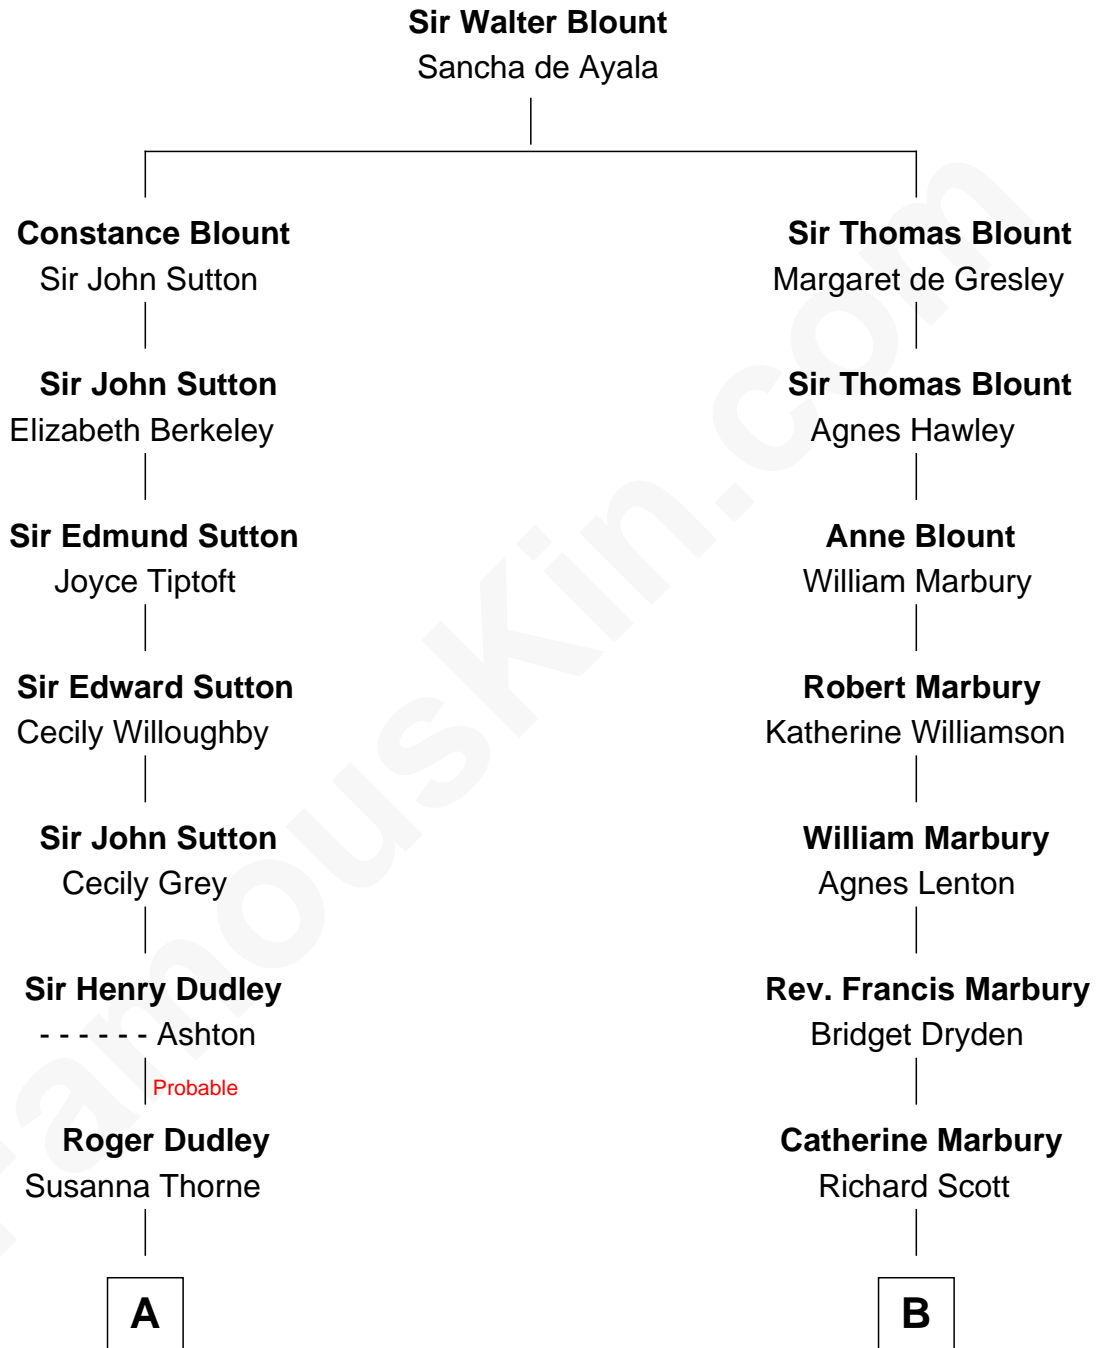

FamousKin.com
Relationship Chart of
Christopher Reeve
Movie Actor

13th cousin 6 times removed of

Joseph Wharton
Founder of the Wharton School of Business

C

Richard Henry Reeve

Anne Conrad D'Olier

Franklin D'Olier Reeve

Barbara Pitney Lamb

Christopher Reeve

Movie Actor

FamousKin.com