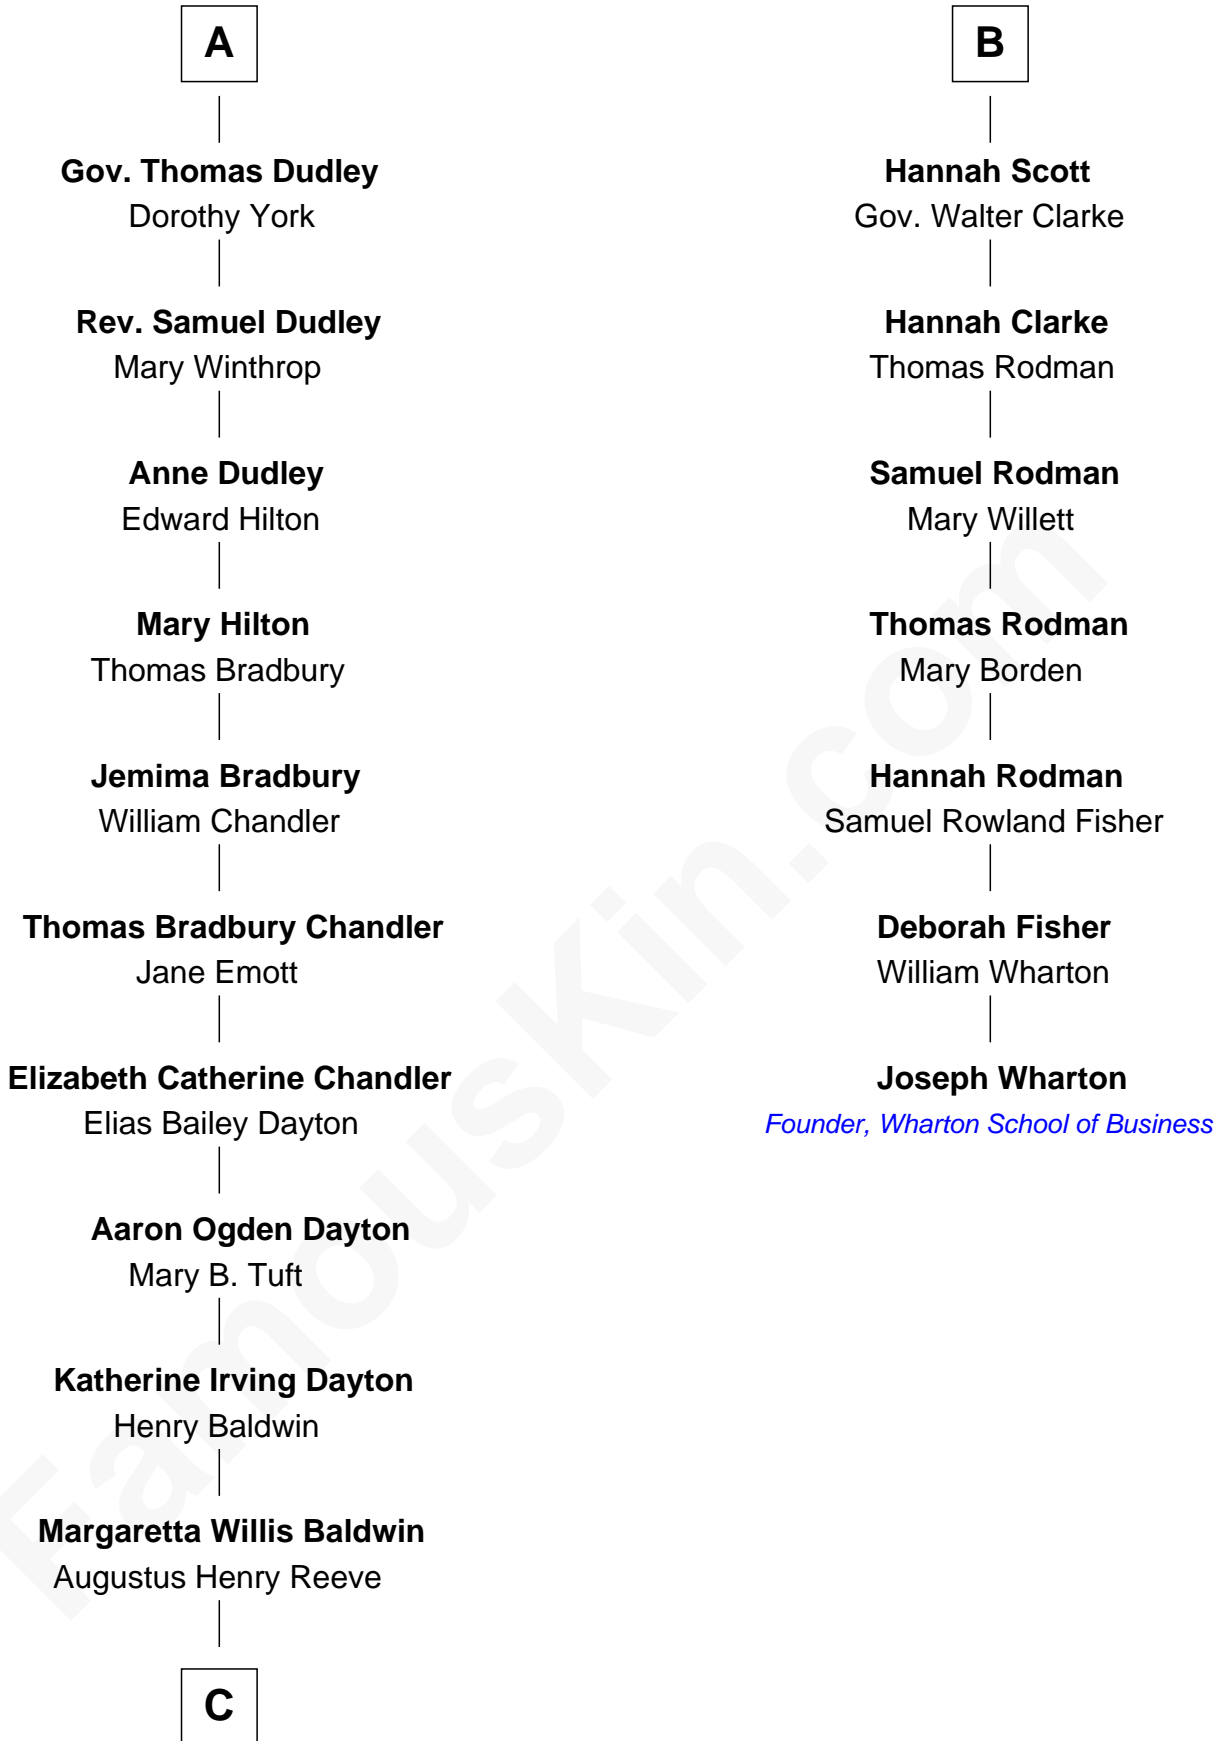

FamousKin.com
Relationship Chart of
Christopher Reeve
Movie Actor

13th cousin 6 times removed of

Joseph Wharton
Founder of the Wharton School of Business

C

Richard Henry Reeve

Anne Conrad D'Olier

Franklin D'Olier Reeve

Barbara Pitney Lamb

Christopher Reeve

Movie Actor

FamousKin.com