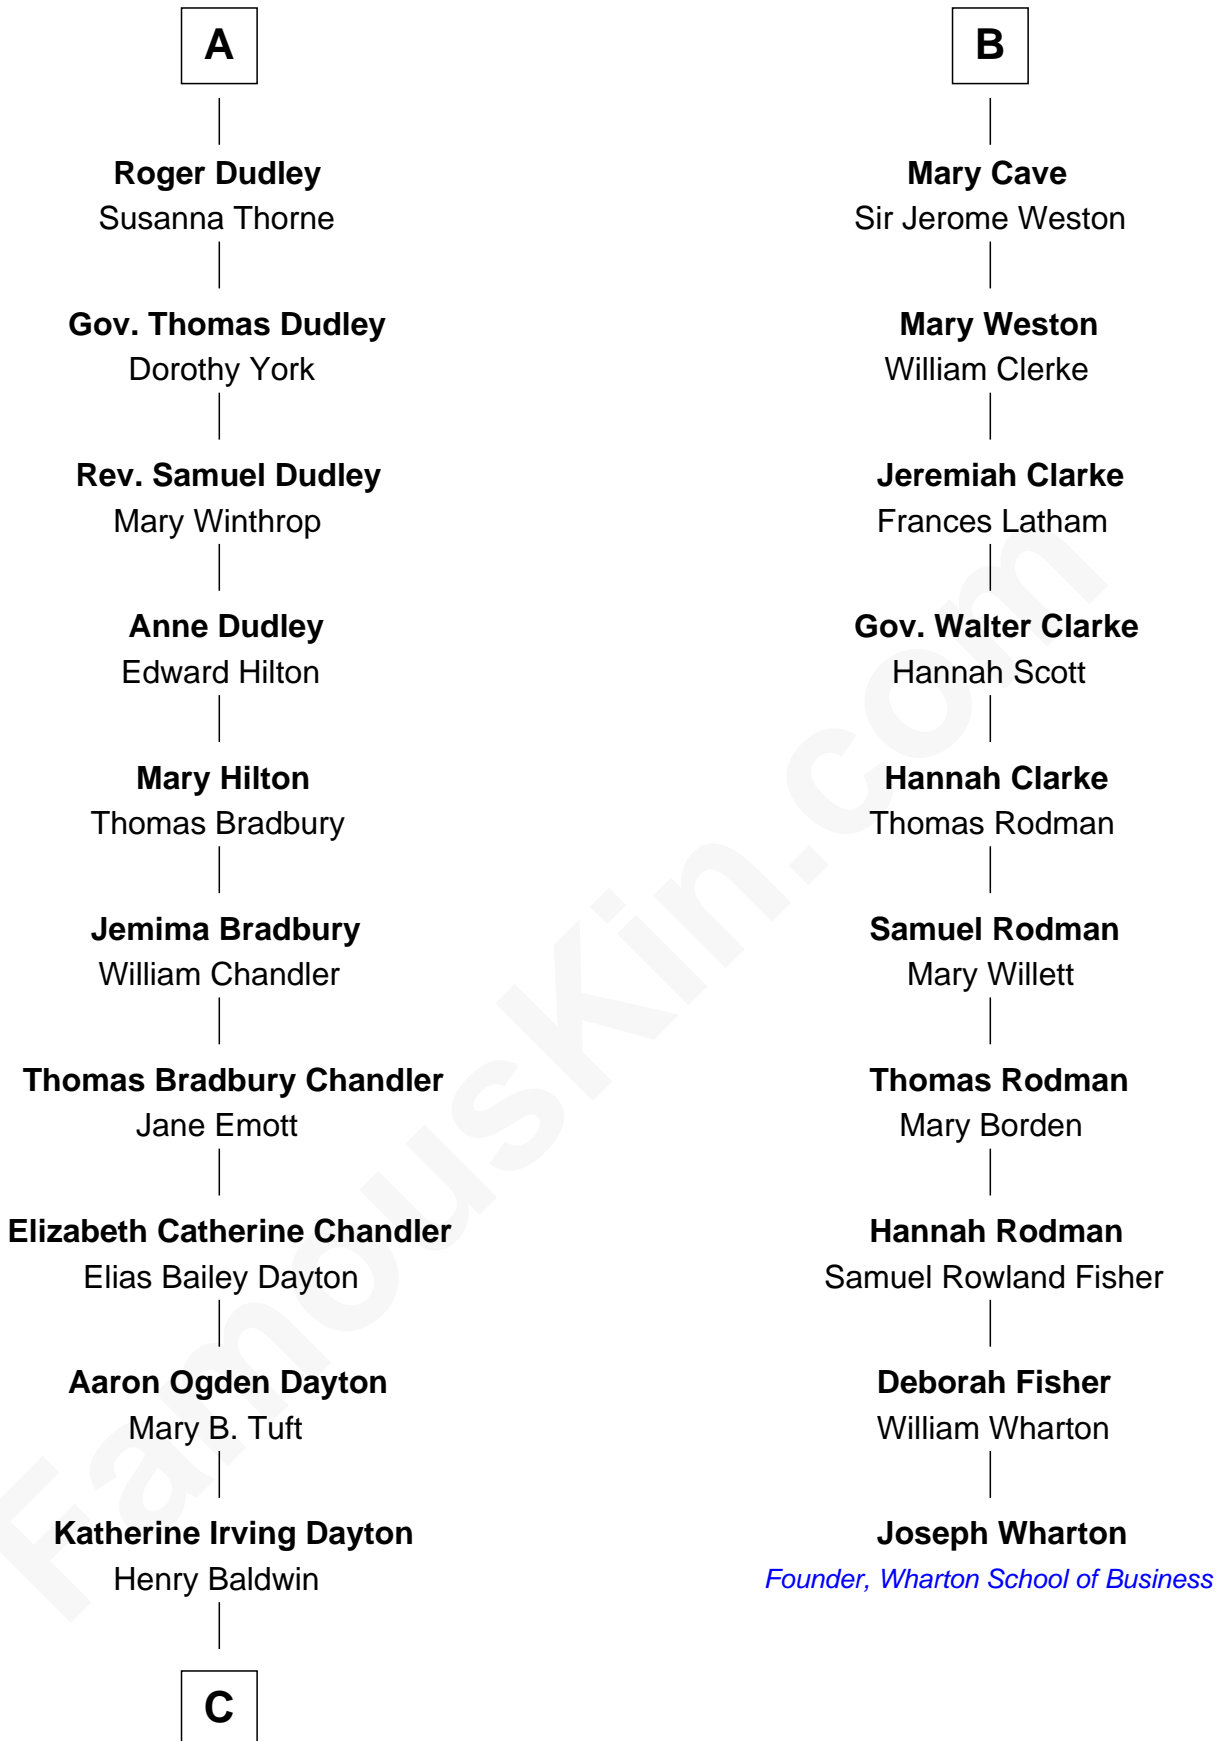

FamousKin.com
Relationship Chart of
Christopher Reeve
Movie Actor

16th cousin 4 times removed of

Joseph Wharton
Founder of the Wharton School of Business

C

—
Margaretta Willis Baldwin

Augustus Henry Reeve

—
Richard Henry Reeve

Anne Conrad D'Olier

—
Franklin D'Olier Reeve

Barbara Pitney Lamb

—
Christopher Reeve

Movie Actor

FamousKin.com