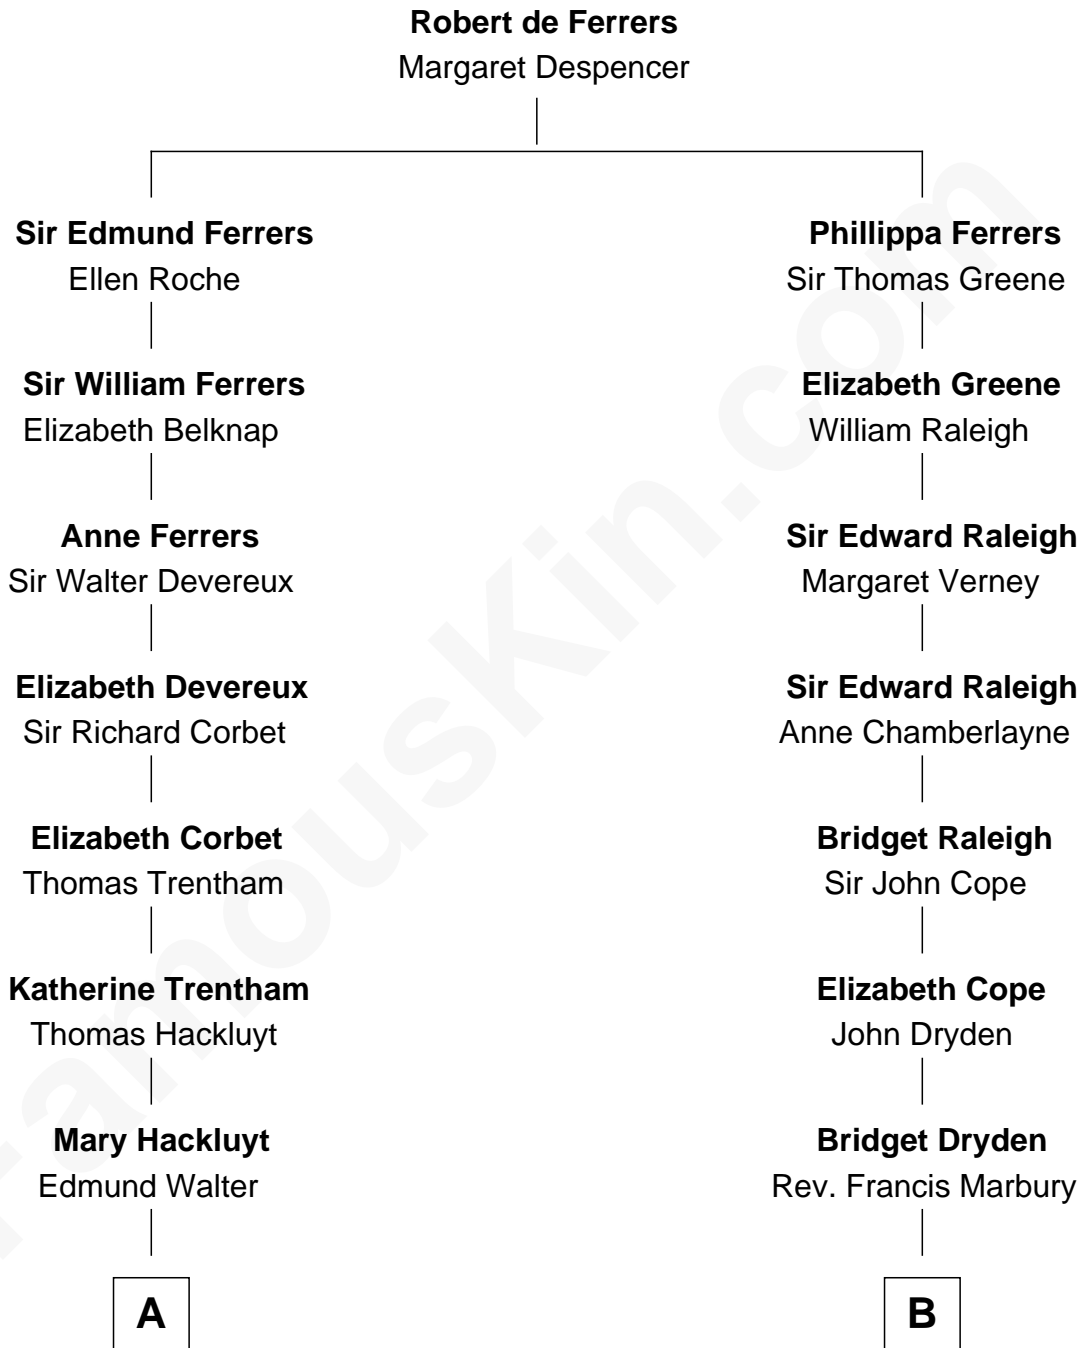

FamousKin.com
Relationship Chart of
Christopher Reeve
Movie Actor

14th cousin 5 times removed of

Joseph Wharton
Founder of the Wharton School of Business

C

Richard Henry Reeve

Anne Conrad D'Olier

Franklin D'Olier Reeve