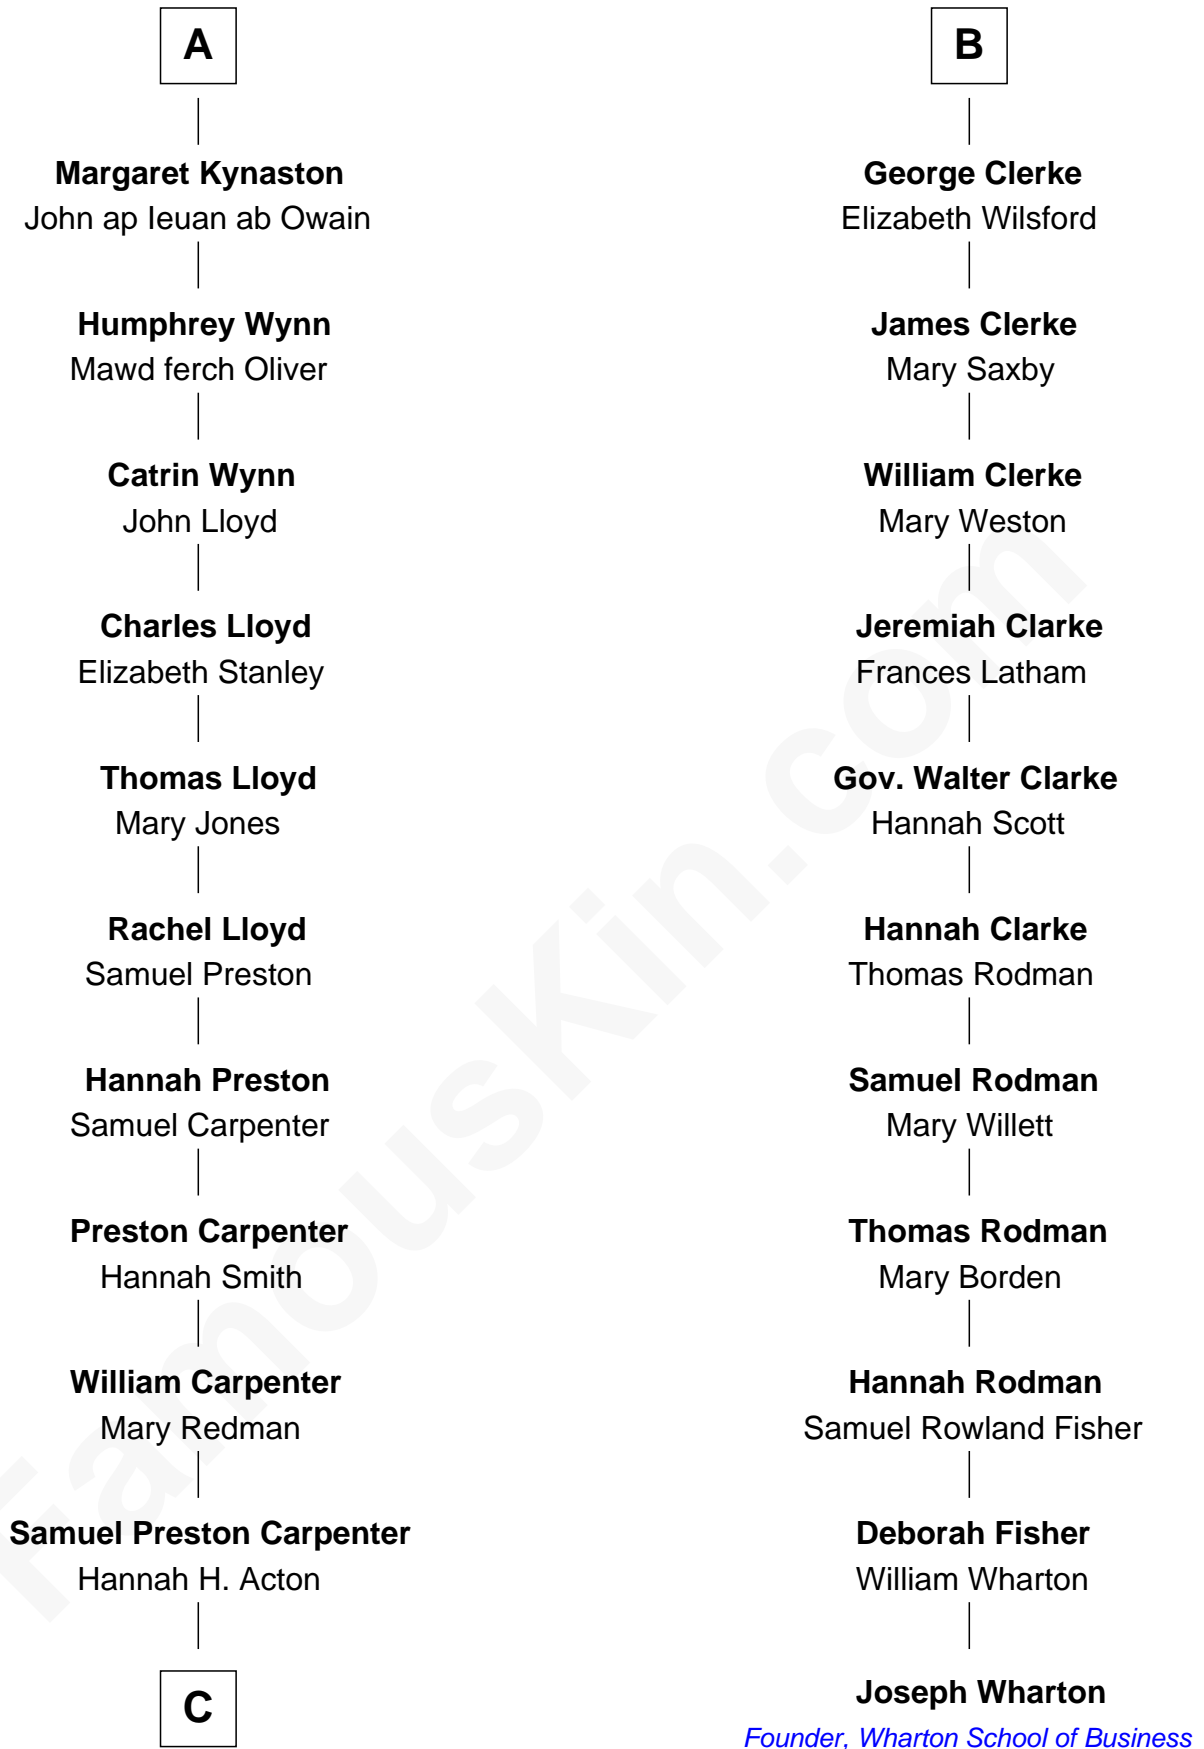

FamousKin.com
Relationship Chart of
Christopher Reeve
Movie Actor

17th cousin 4 times removed of

Joseph Wharton
Founder of the Wharton School of Business

C

—
Sarah Wyatt Carpenter

Richard Henry Reeve

—
Augustus Henry Reeve