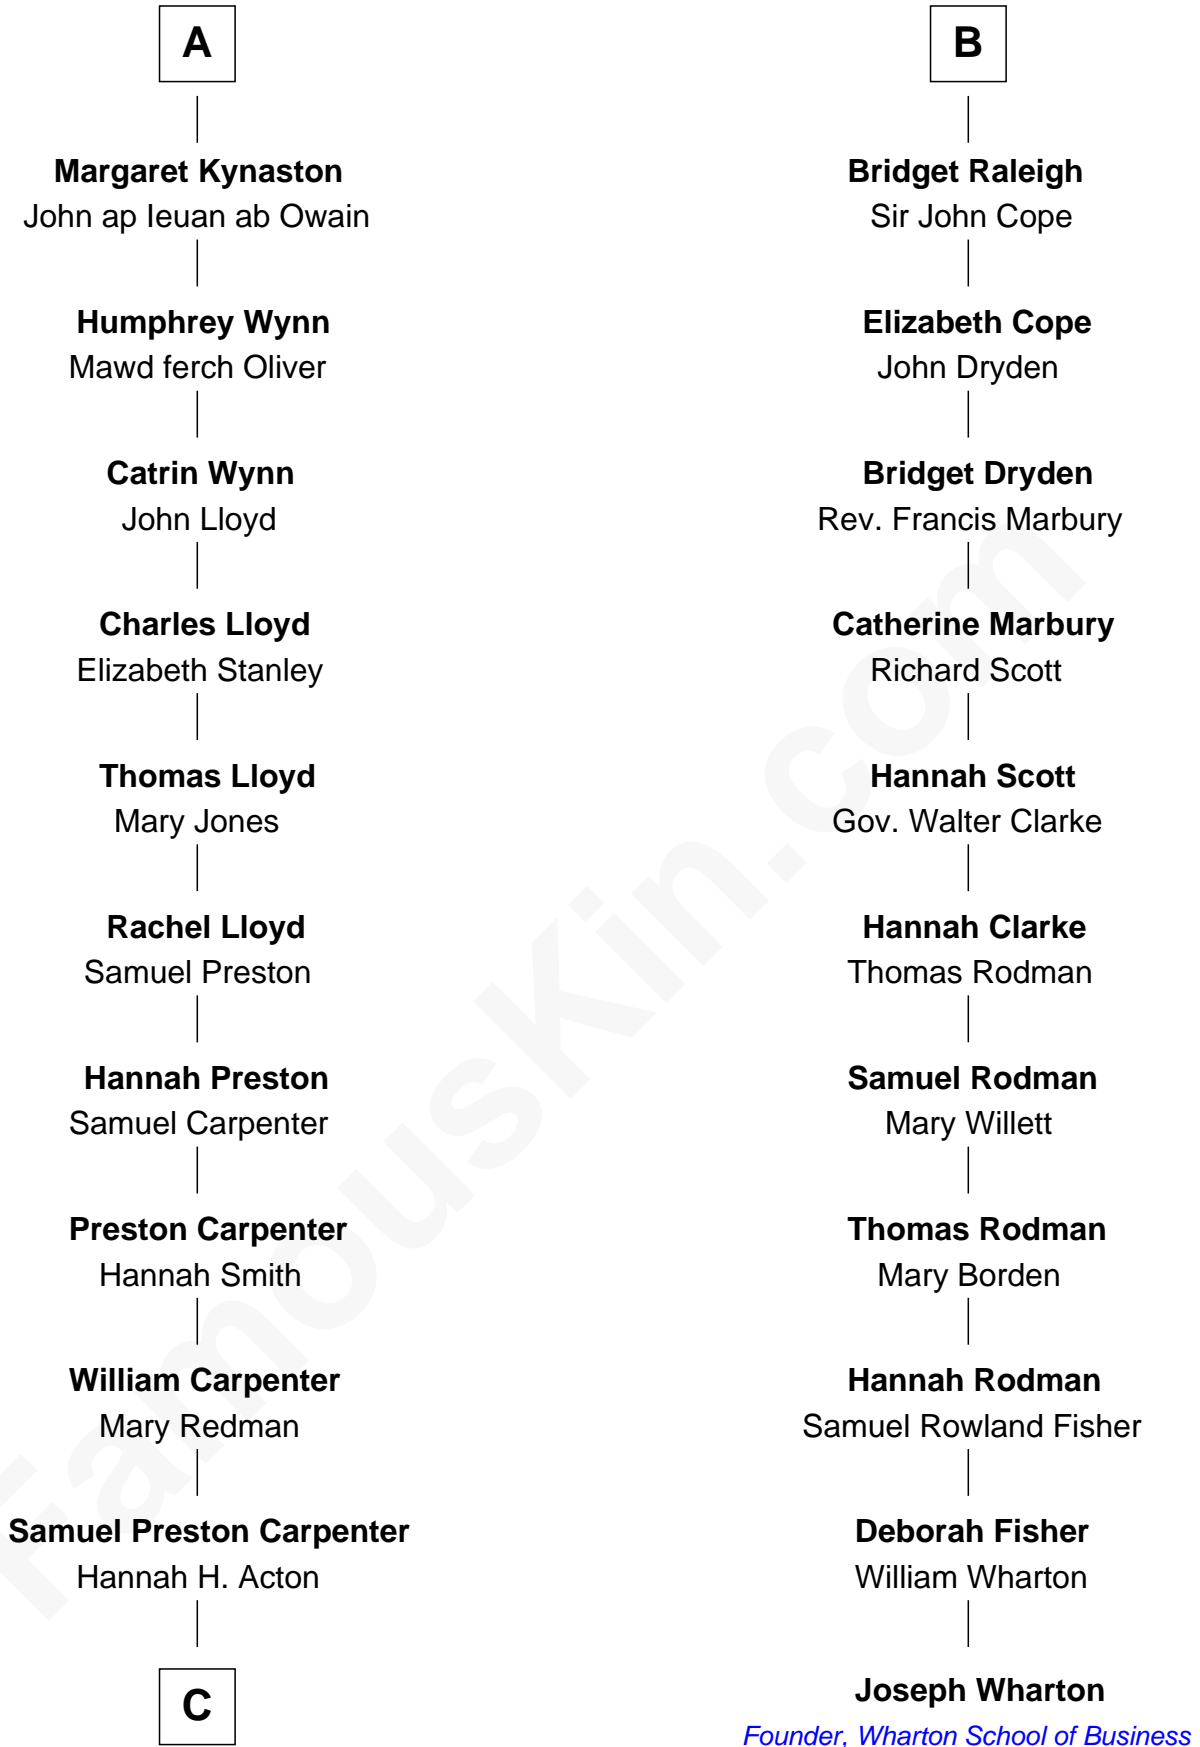

FamousKin.com
Relationship Chart of
Christopher Reeve
Movie Actor

17th cousin 4 times removed of

Joseph Wharton
Founder of the Wharton School of Business

C

—
Sarah Wyatt Carpenter

Richard Henry Reeve

—
Augustus Henry Reeve

Margaretta Willis Baldwin

—
Richard Henry Reeve

Anne Conrad D'Olier

—
Franklin D'Olier Reeve

Barbara Pitney Lamb

—
Christopher Reeve

Movie Actor