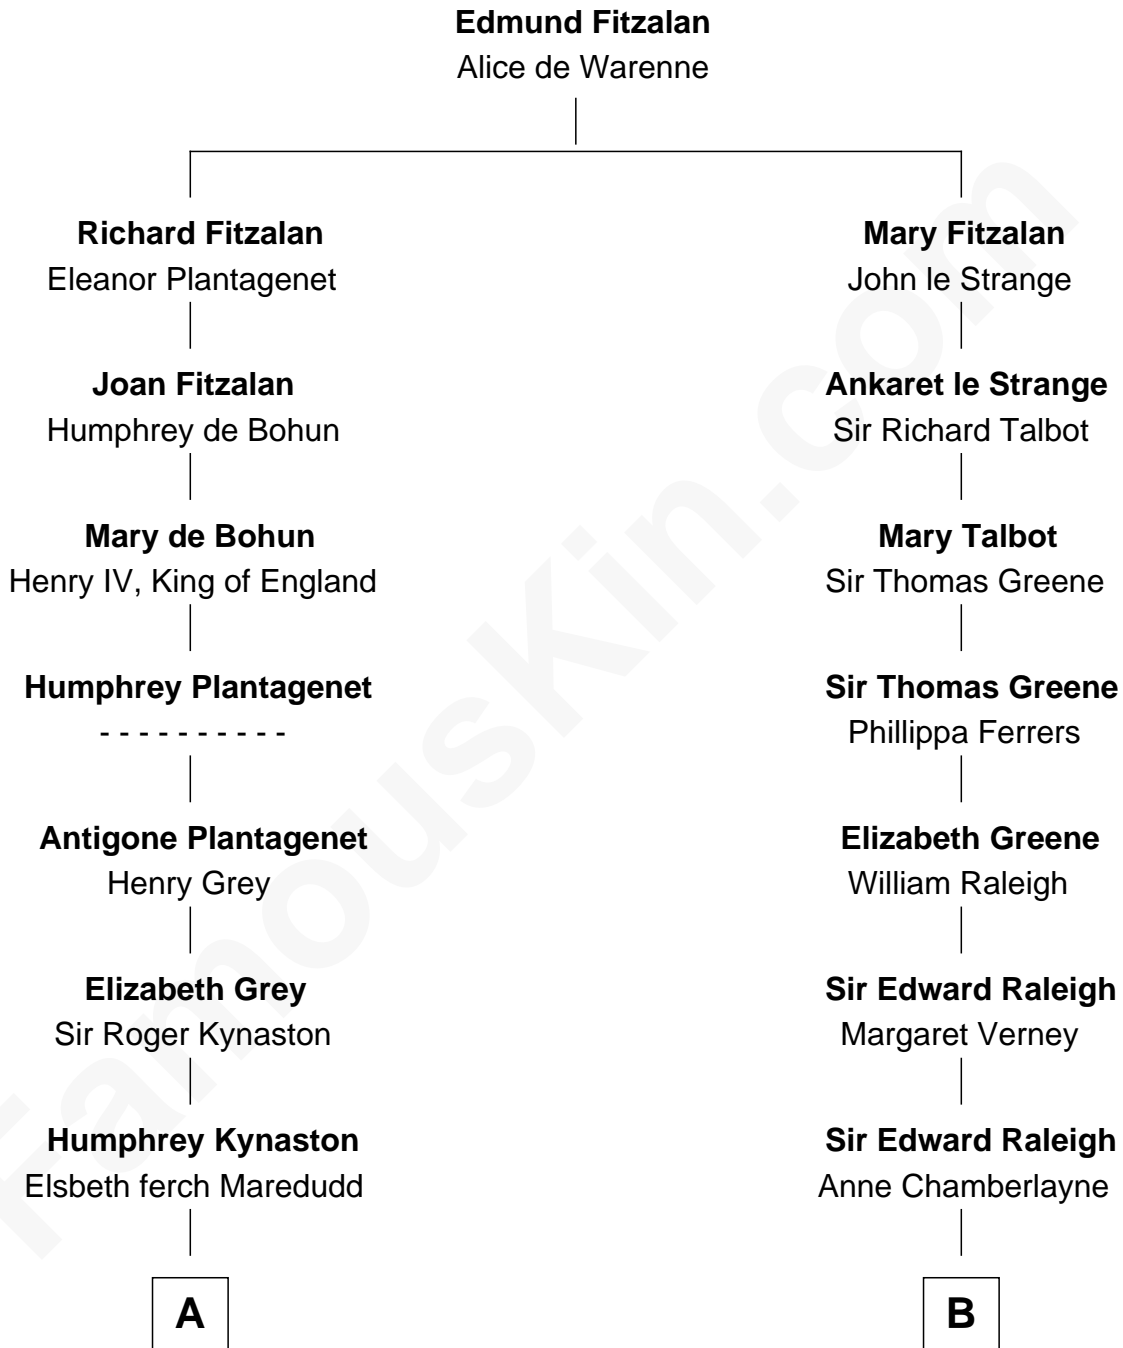

FamousKin.com
Relationship Chart of
Christopher Reeve
Movie Actor

17th cousin 4 times removed of

Joseph Wharton
Founder of the Wharton School of Business

C

—
Sarah Wyatt Carpenter

Richard Henry Reeve

—
Augustus Henry Reeve

Margaretta Willis Baldwin

—
Richard Henry Reeve

Anne Conrad D'Olier

—
Franklin D'Olier Reeve

Barbara Pitney Lamb

—
Christopher Reeve

Movie Actor