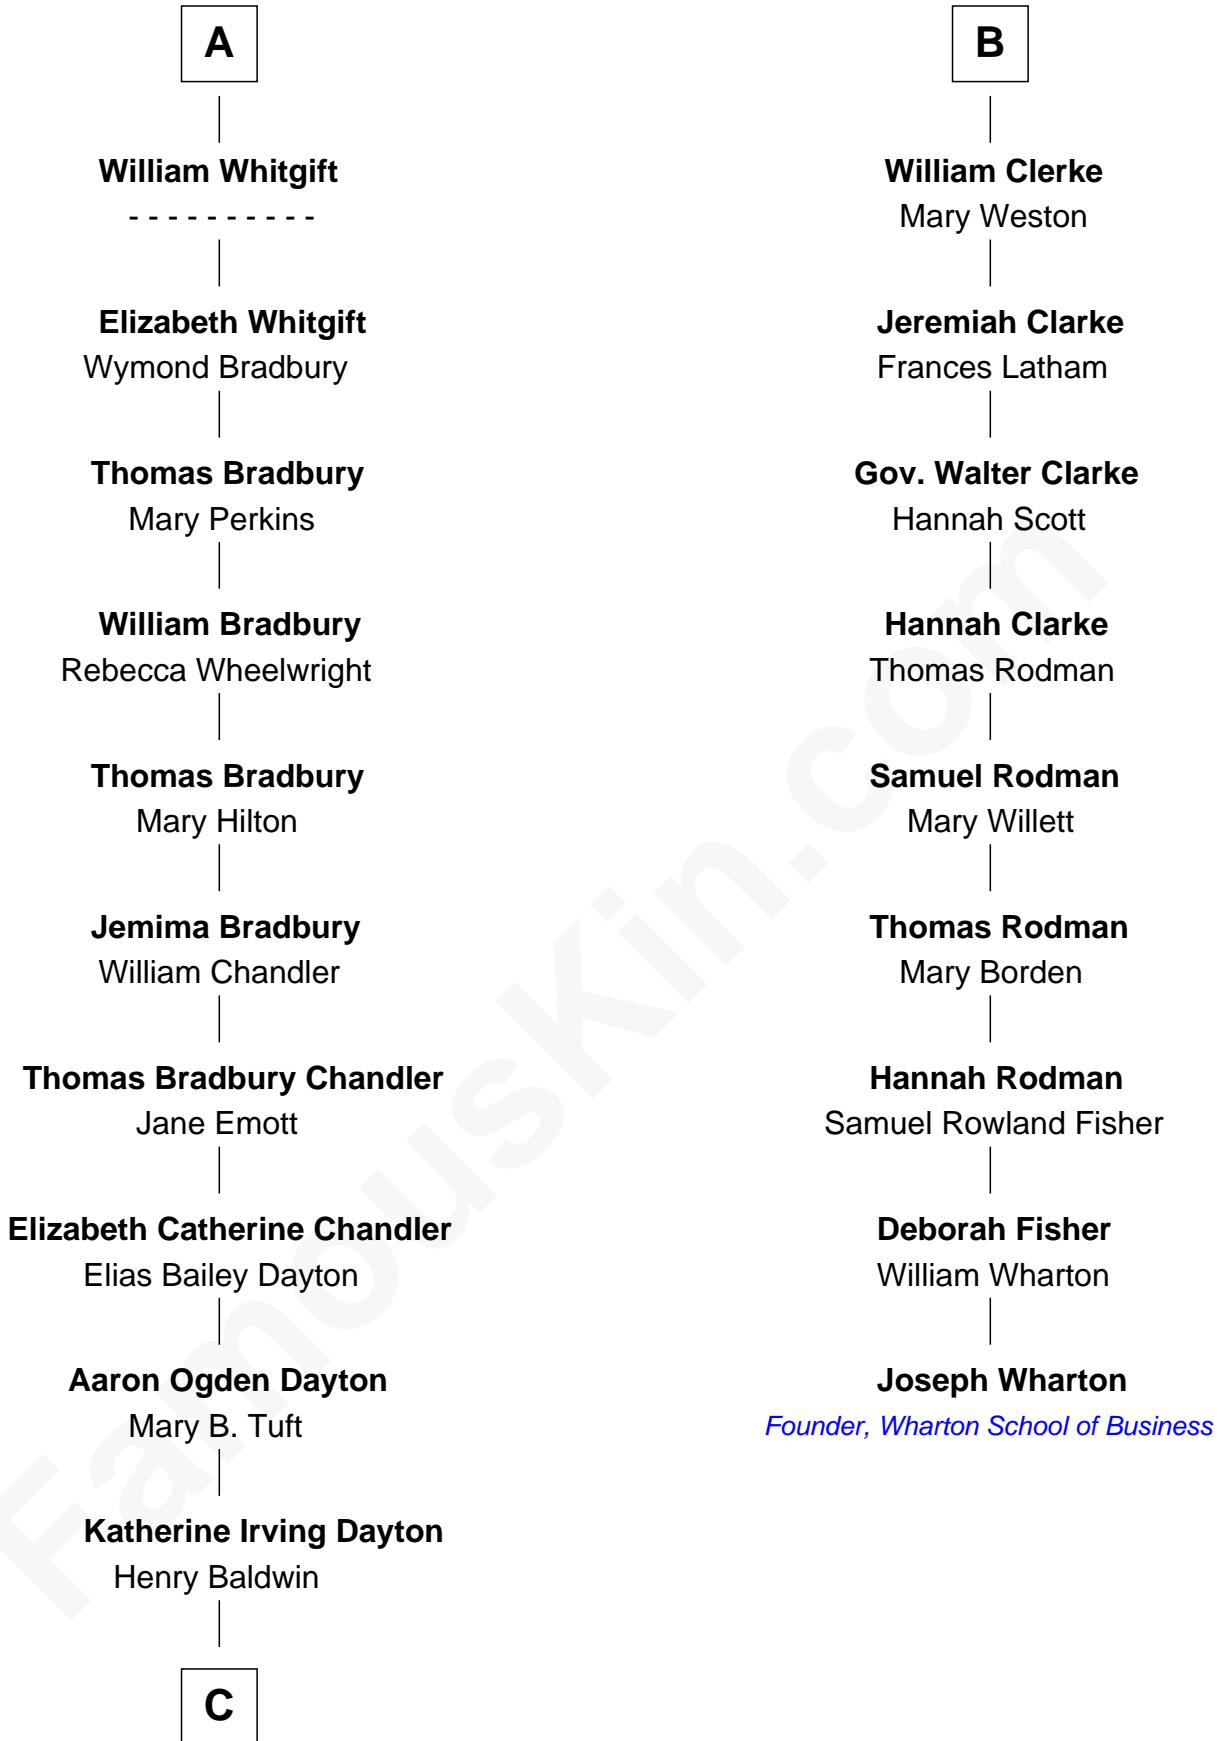

FamousKin.com
Relationship Chart of
Christopher Reeve
Movie Actor

15th cousin 5 times removed of

Joseph Wharton
Founder of the Wharton School of Business

John de Welles
Maud de Roos

John de Welles
Eleanor de Mowbray

Eudo de Welles
Maud de Greystoke

Sir Lionel de Welles
Joan de Waterton

Margaret de Welles
Sir Thomas Dymoke

Jane Dymoke
John Fulnetby

Katherine Fulnetby
William Dynwell

Anne Dynwell
Henry Whitgift

A

Margery de Welles
Stephen le Scrope

Maude le Scrope
Sir Baldwin Freville

Elizabeth Freville
Sir Thomas Ferrers

Sir Henry Ferrers
Margaret Heckstall

Elizabeth Ferrers
James Clerke

George Clerke
Elizabeth Wilsford

James Clerke
Mary Saxby

B

C