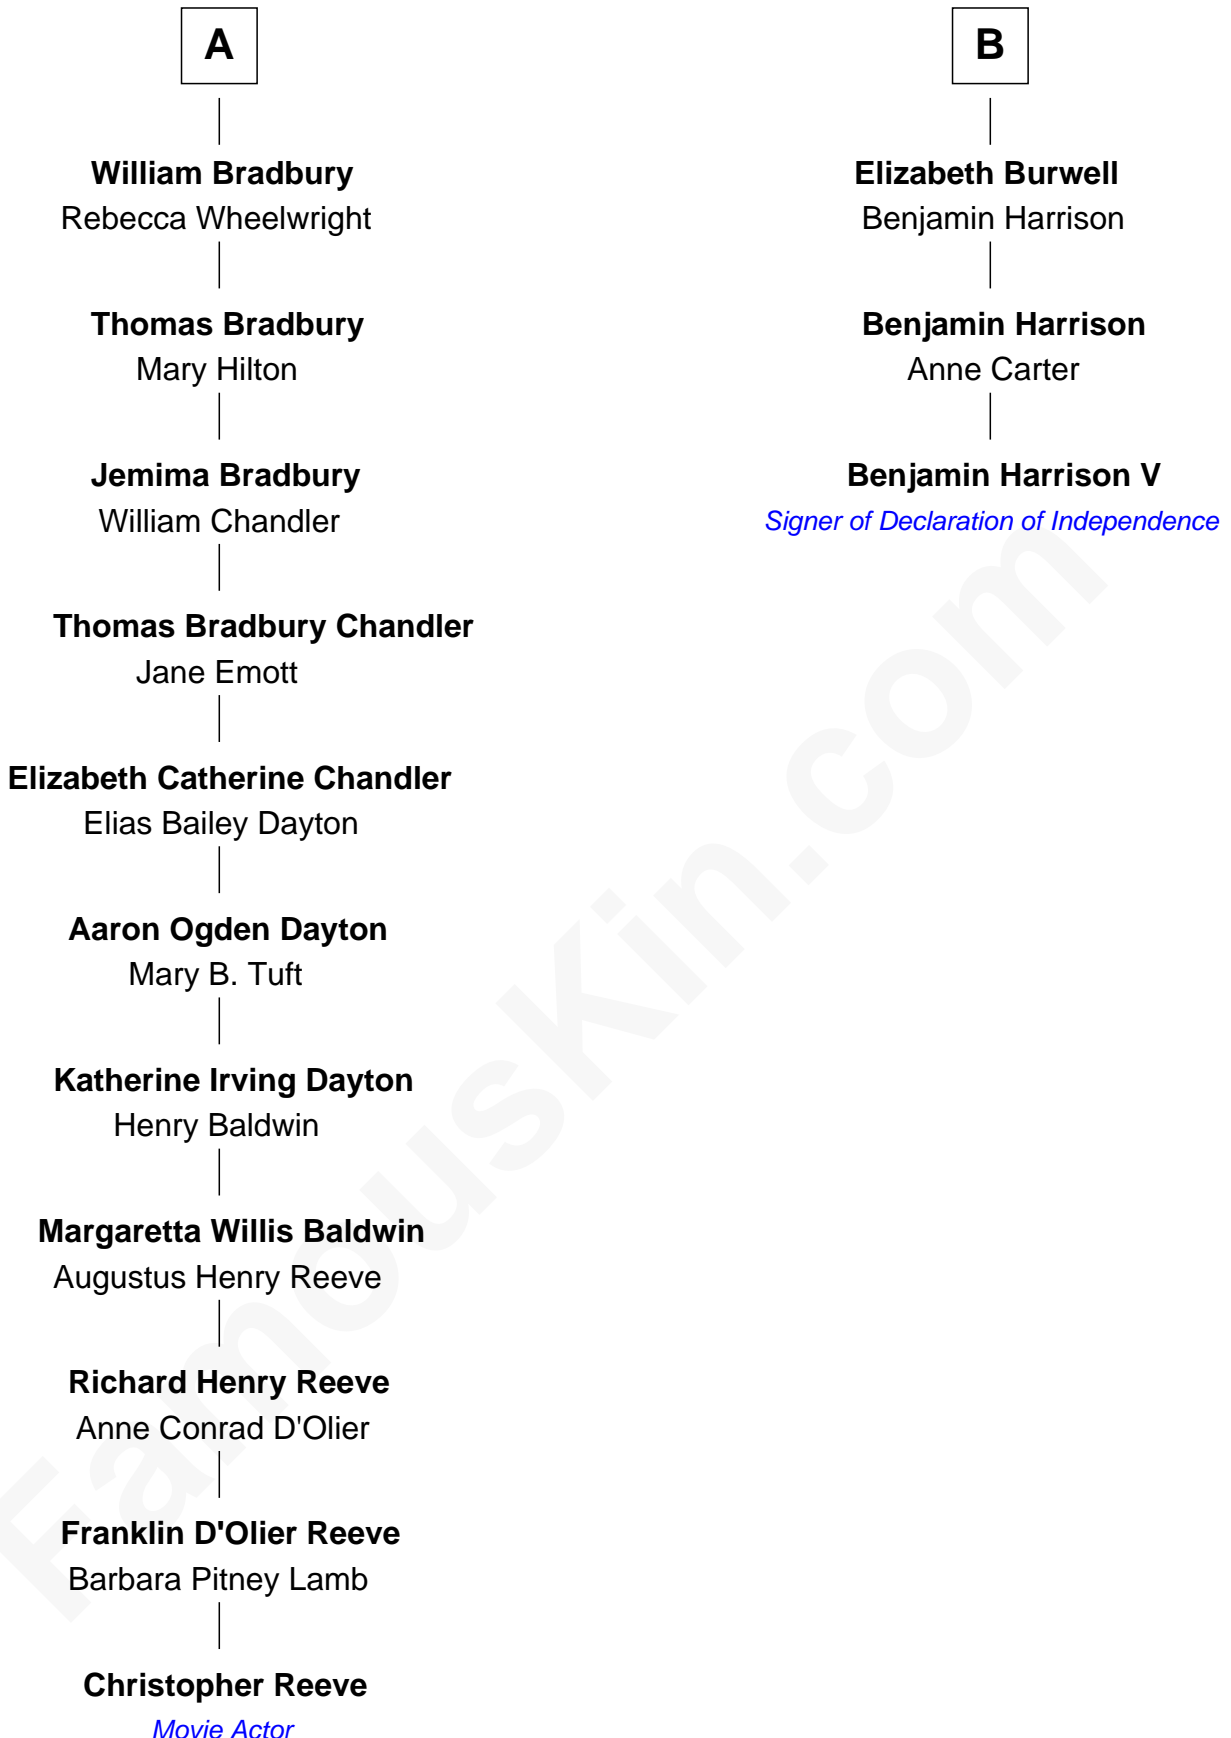

**FamousKin.com**  
**Relationship Chart of**  
**Christopher Reeve**  
*Movie Actor*

**9th cousin 8 times removed of**  
**Benjamin Harrison V**  
*Signer of the Declaration of Independence*

*Movie Actor*

Christopher Reeve photo by [Jbfrankel](#) [\(CC BY-SA 3.0\)](#)