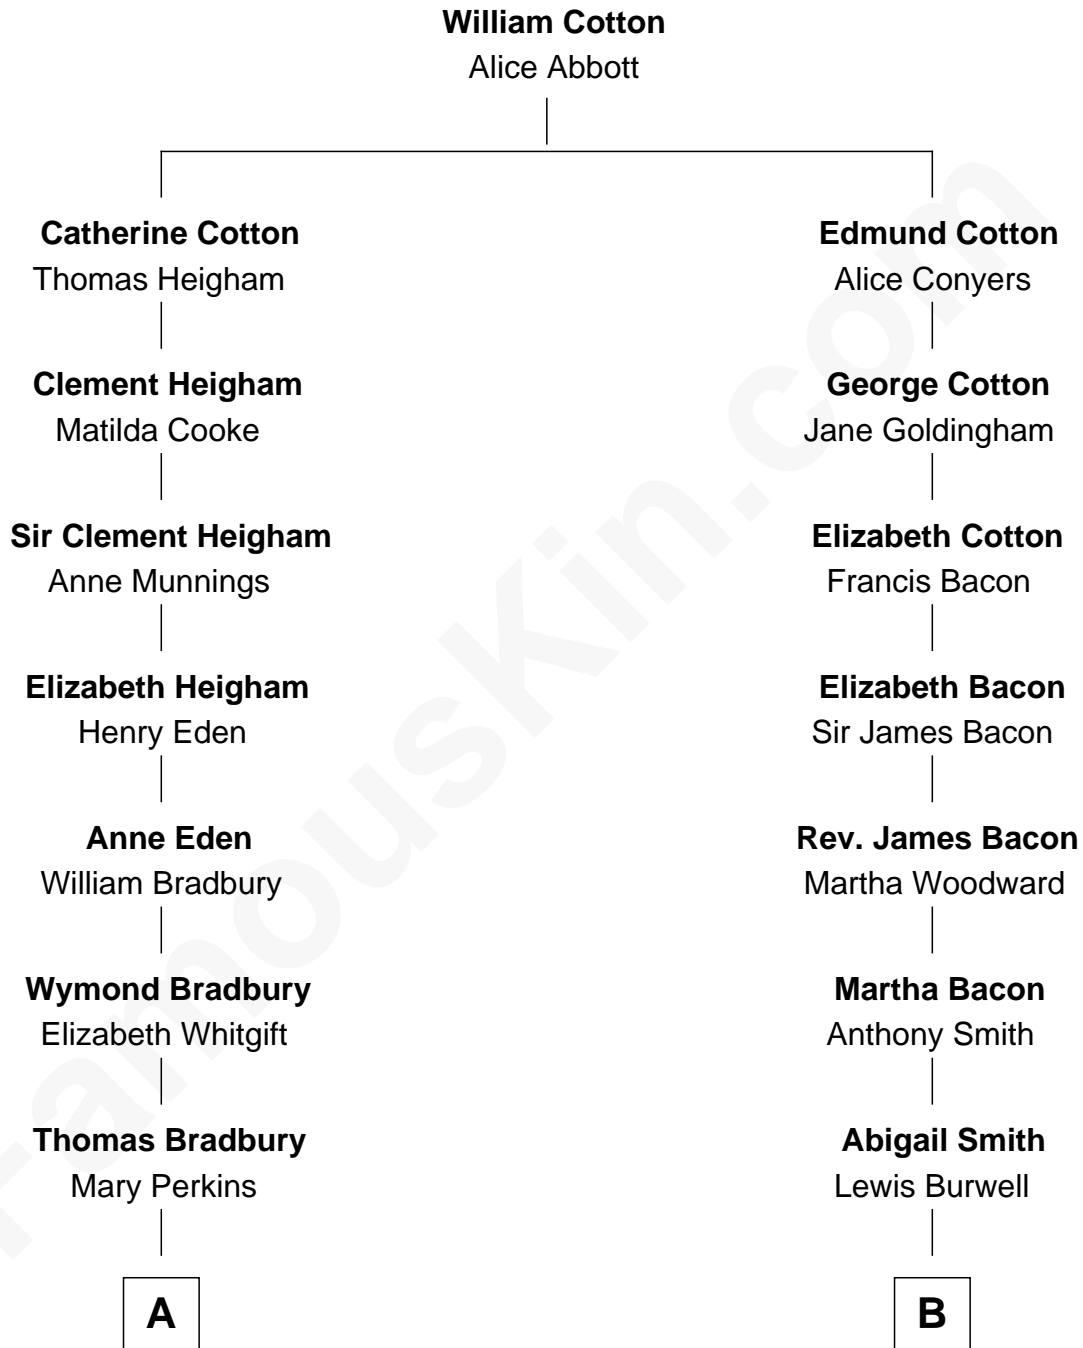

**FamousKin.com**  
**Relationship Chart of**  
**Christopher Reeve**  
*Movie Actor*

**9th cousin 8 times removed of**  
**Benjamin Harrison V**  
*Signer of the Declaration of Independence*

*Movie Actor*