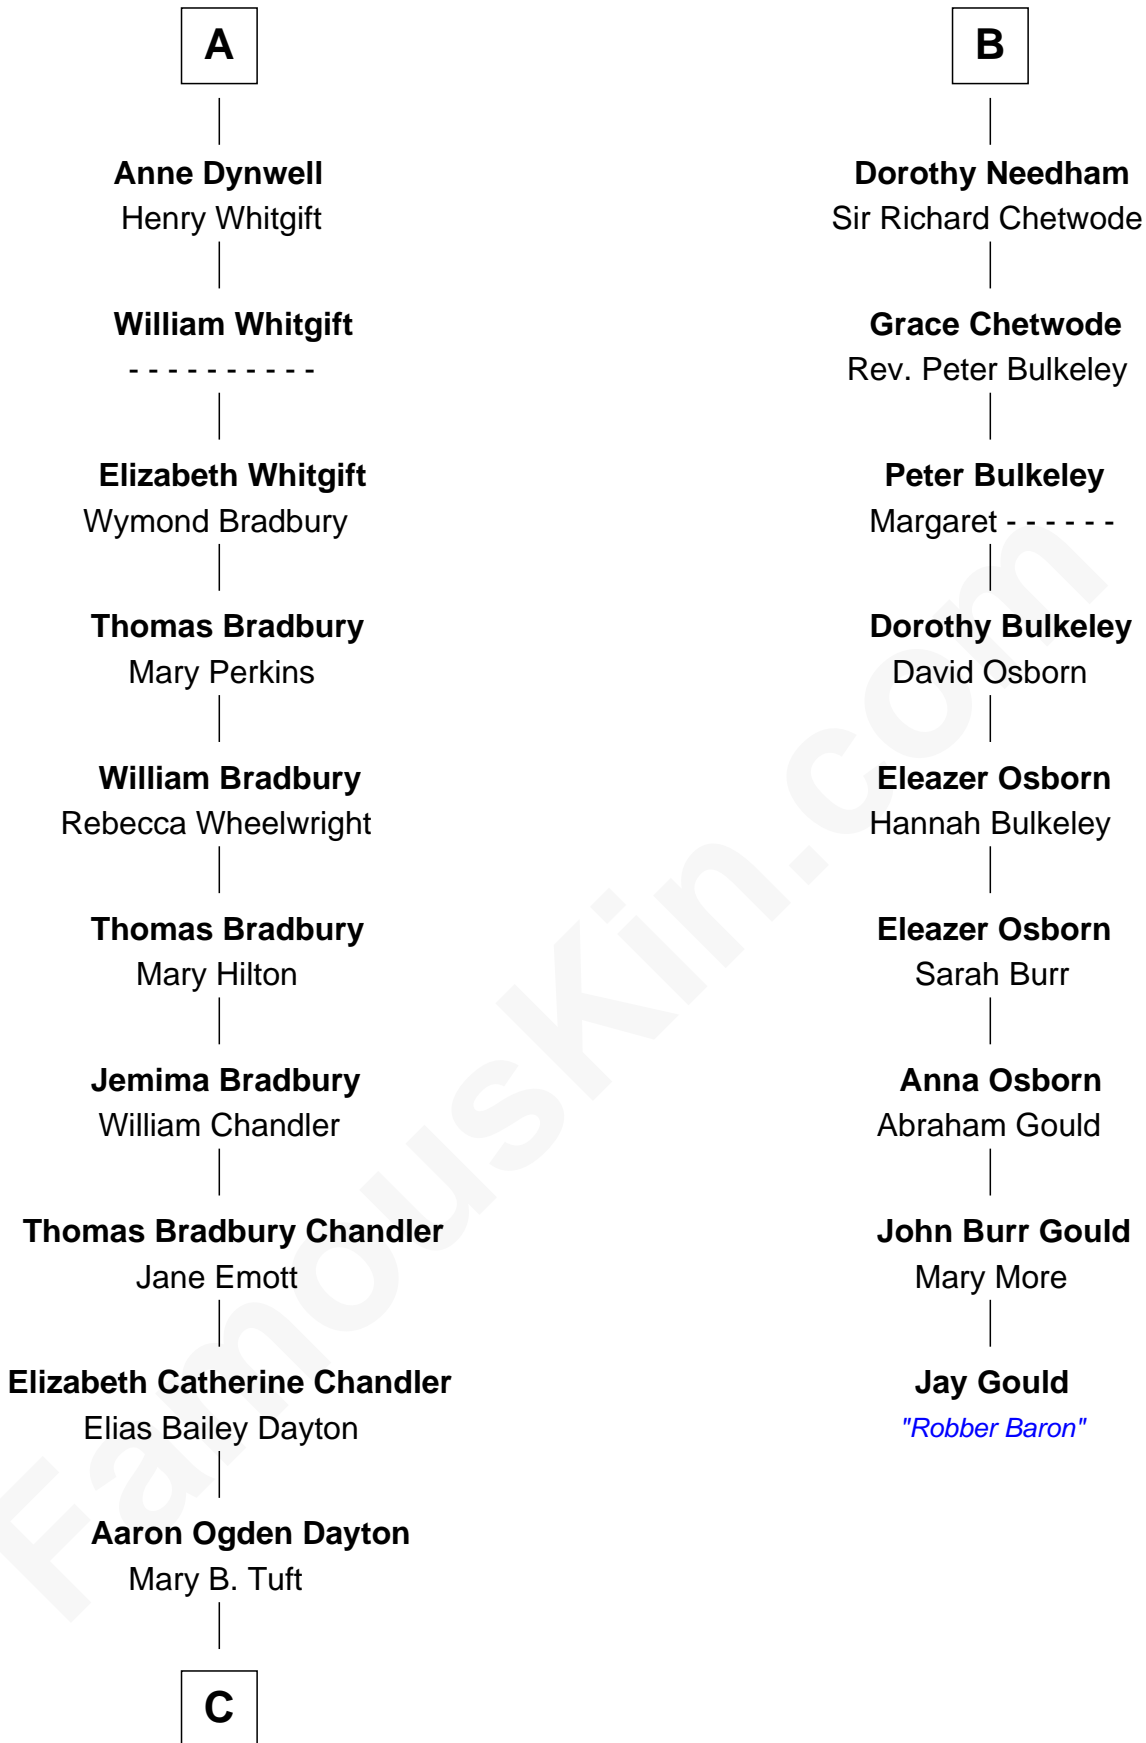

FamousKin.com
Relationship Chart of
Christopher Reeve
Movie Actor

15th cousin 6 times removed of
Jay Gould
American Railroad "Robber Baron"

C

—
Katherine Irving Dayton

Henry Baldwin

—
Margaretta Willis Baldwin

Augustus Henry Reeve

—
Richard Henry Reeve

Anne Conrad D'Olier

—
Franklin D'Olier Reeve

Barbara Pitney Lamb

—
Christopher Reeve

Movie Actor