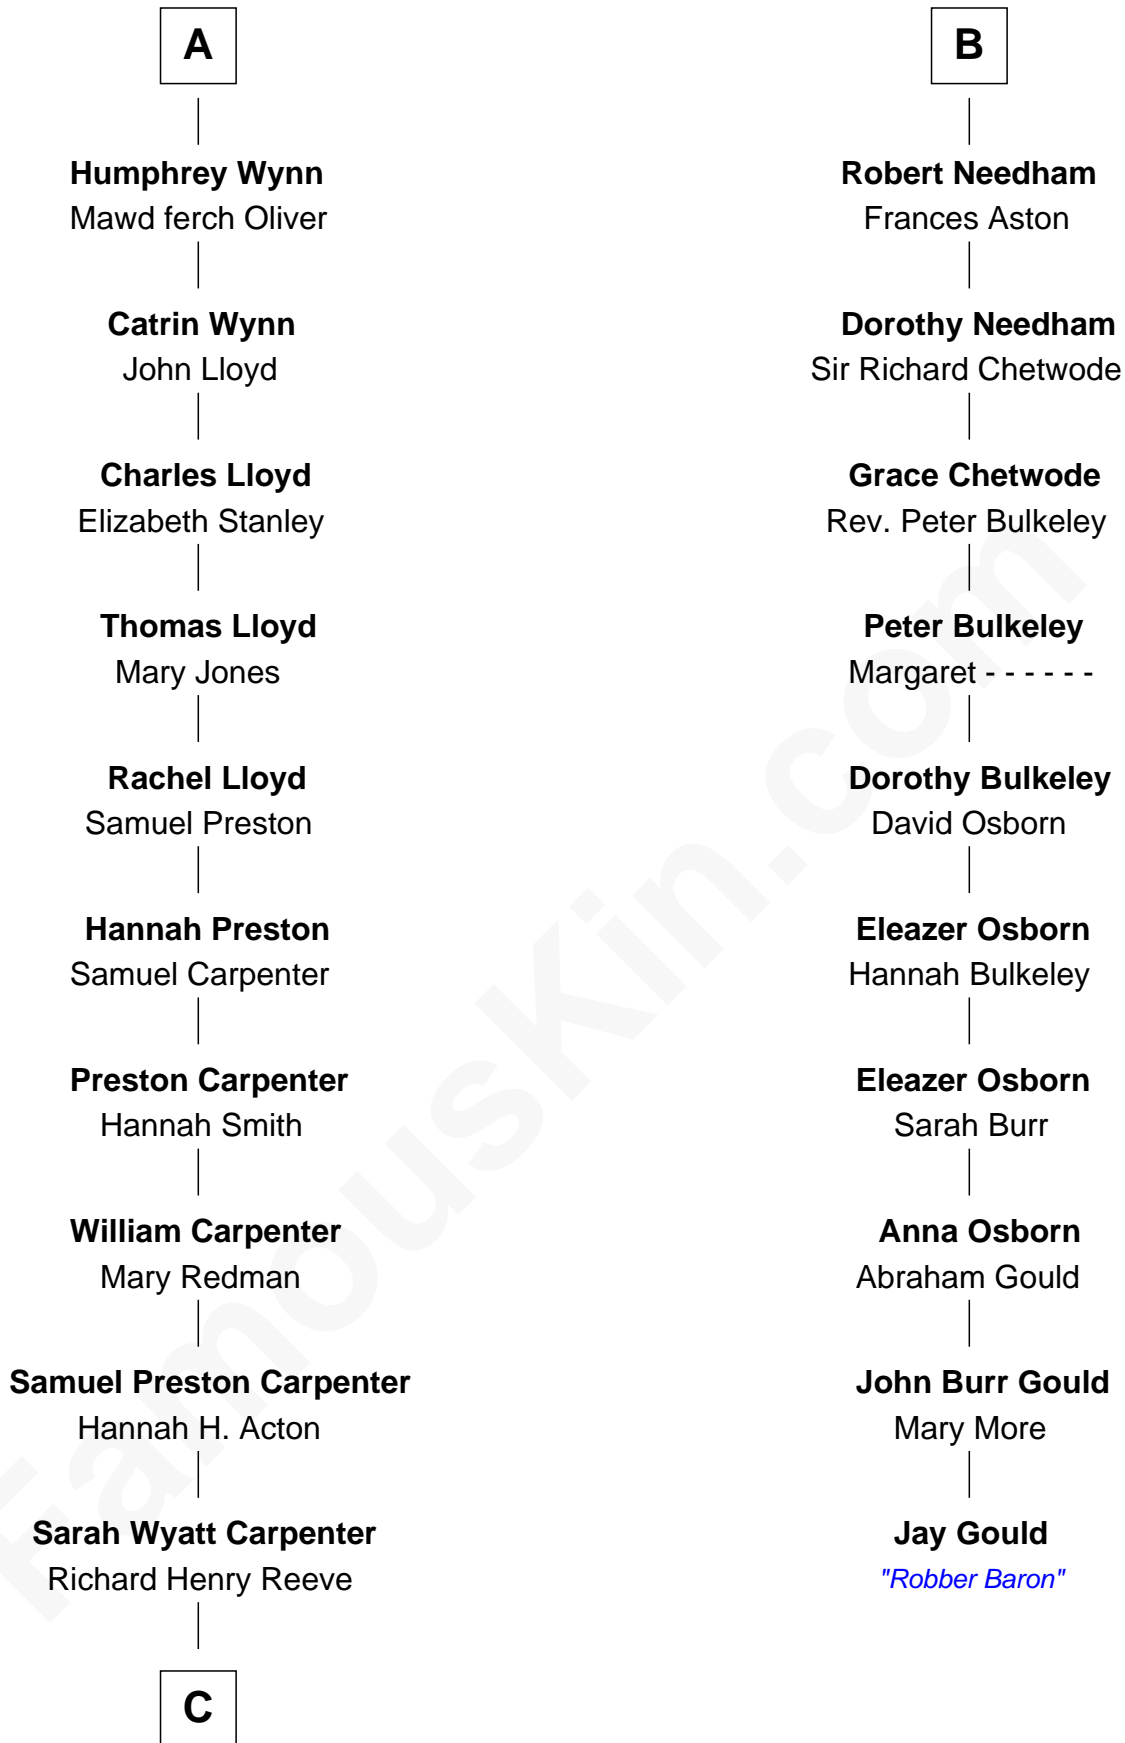

FamousKin.com
Relationship Chart of
Christopher Reeve
Movie Actor

16th cousin 4 times removed of
Jay Gould
American Railroad "Robber Baron"

C

—
Augustus Henry Reeve
Margaretta Willis Baldwin

—
Richard Henry Reeve
Anne Conrad D'Olier

—
Franklin D'Olier Reeve
Barbara Pitney Lamb

—
Christopher Reeve
Movie Actor