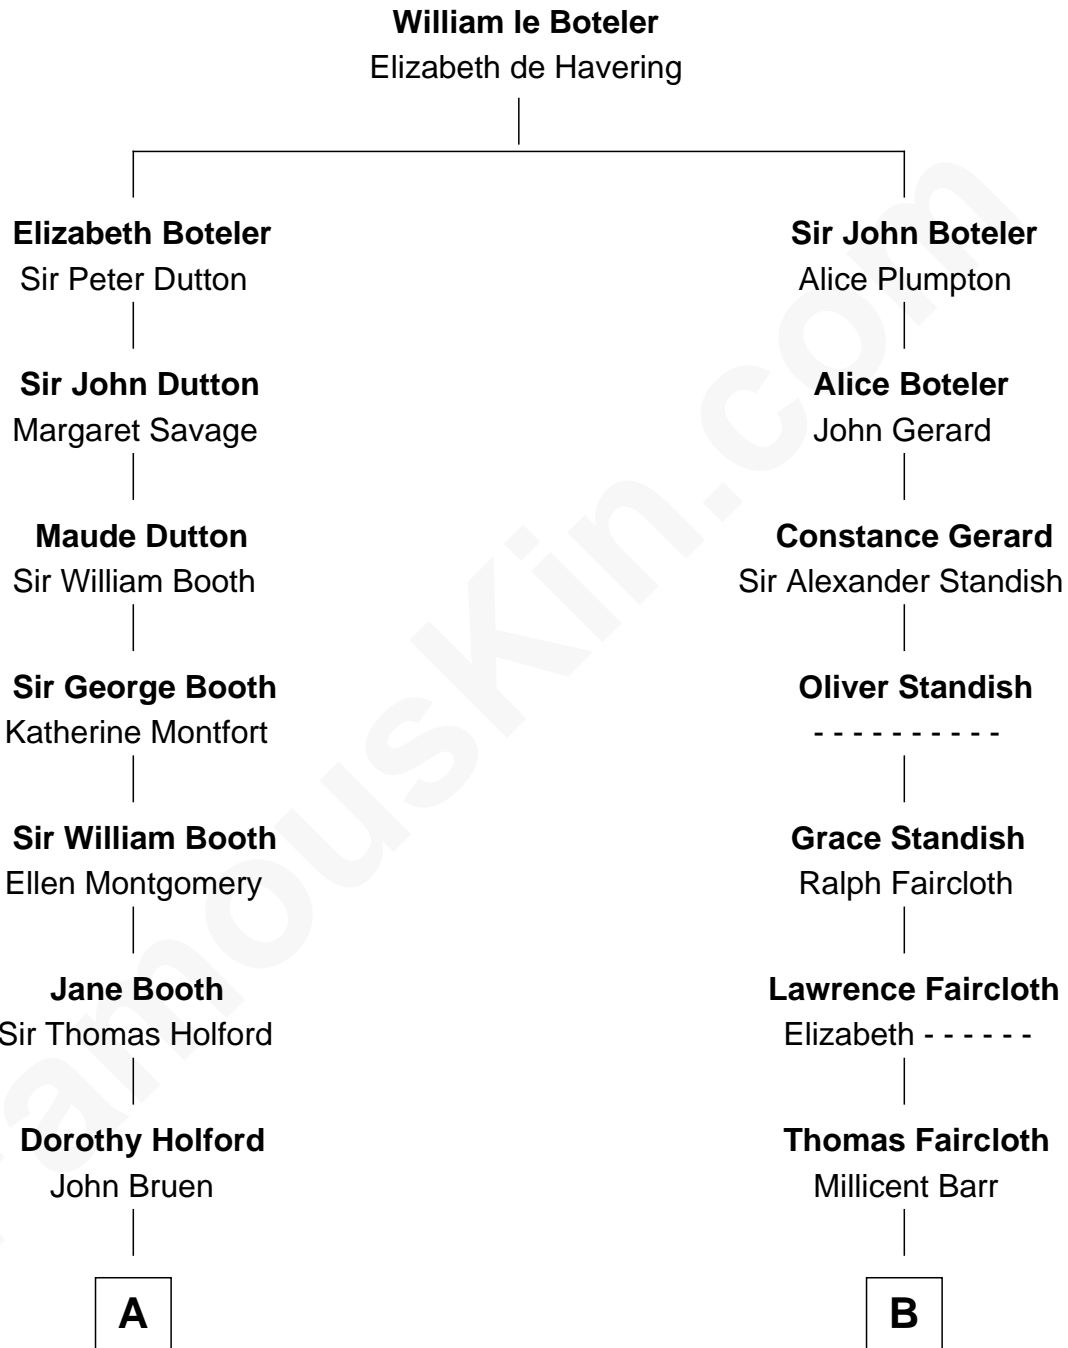

FamousKin.com
Relationship Chart of
Christopher Reeve
Movie Actor

16th cousin 3 times removed of
Jay Gould
American Railroad "Robber Baron"

C

Richard Henry Reeve

Anne Conrad D'Olier

Franklin D'Olier Reeve

Barbara Pitney Lamb