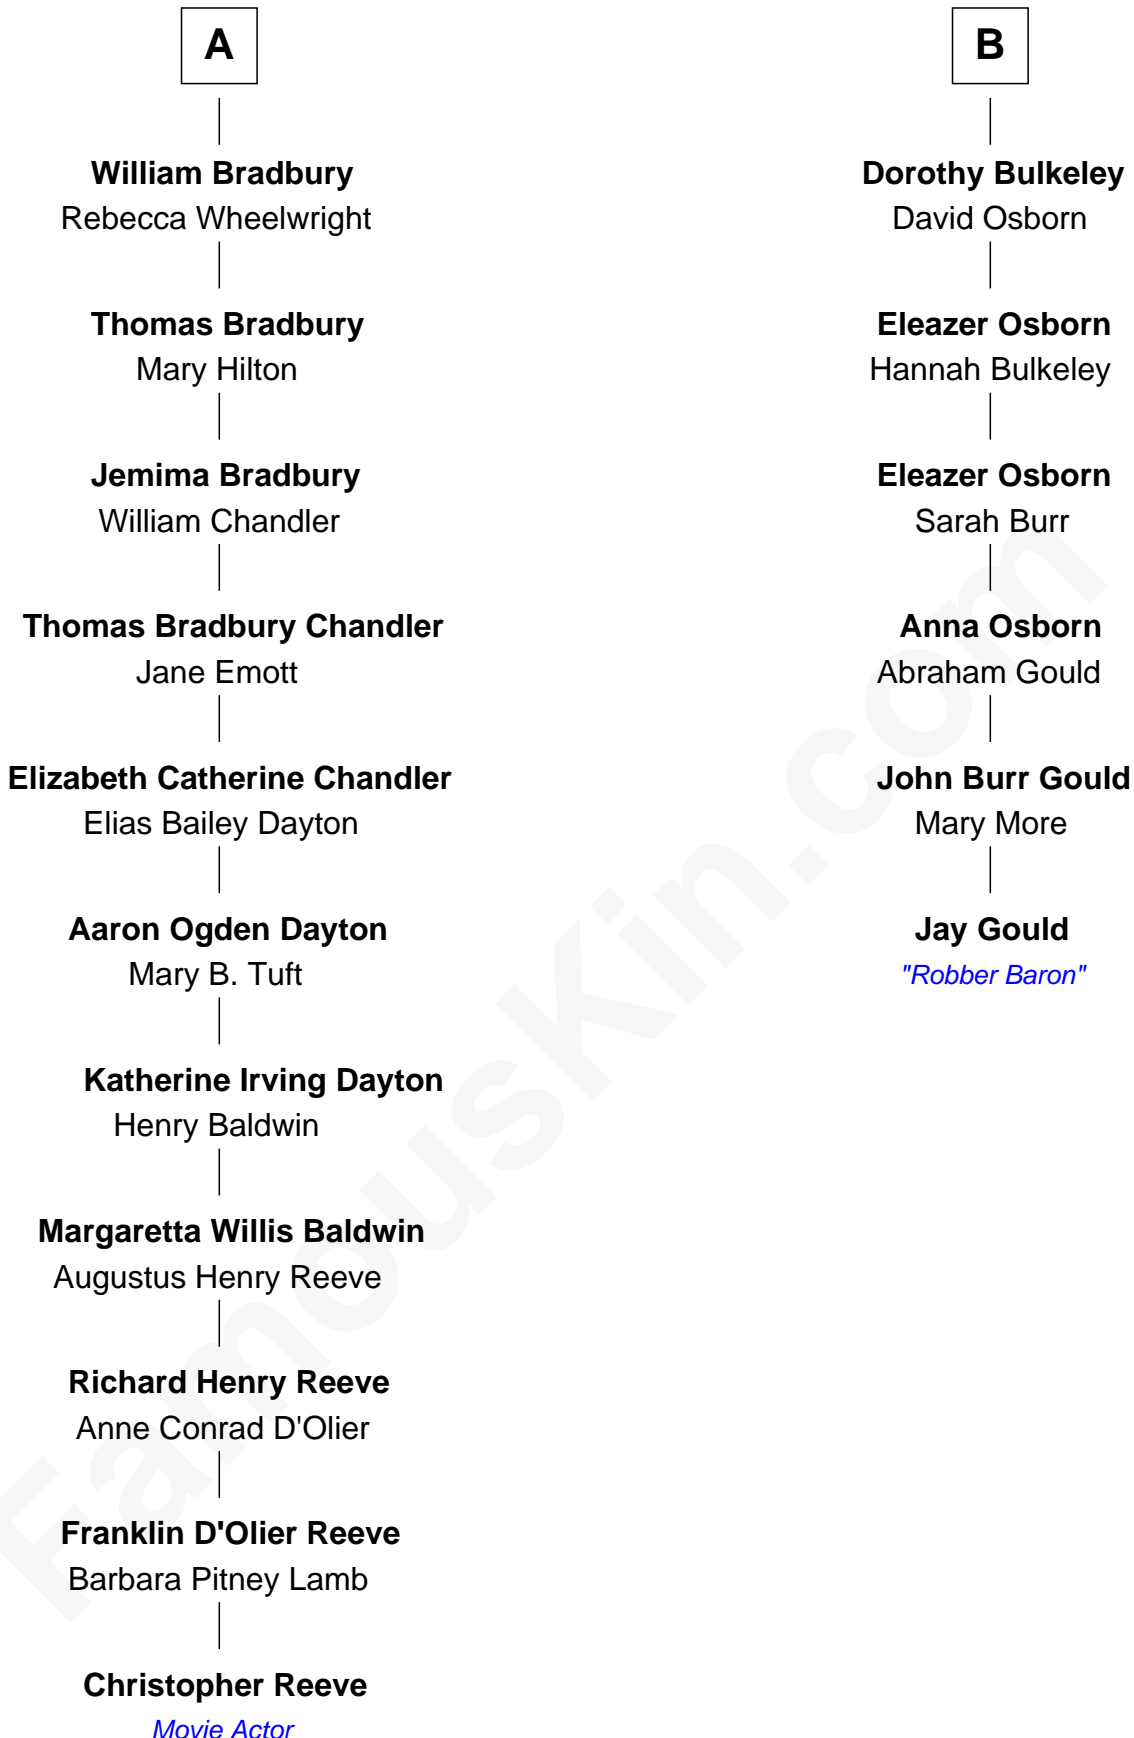

**FamousKin.com**  
**Relationship Chart of**  
**Christopher Reeve**  
*Movie Actor*

**12th cousin 5 times removed of**  
**Jay Gould**  
*American Railroad "Robber Baron"*

Christopher Reeve photo by [Jbfrankel](#) ([CC BY-SA 3.0](#))