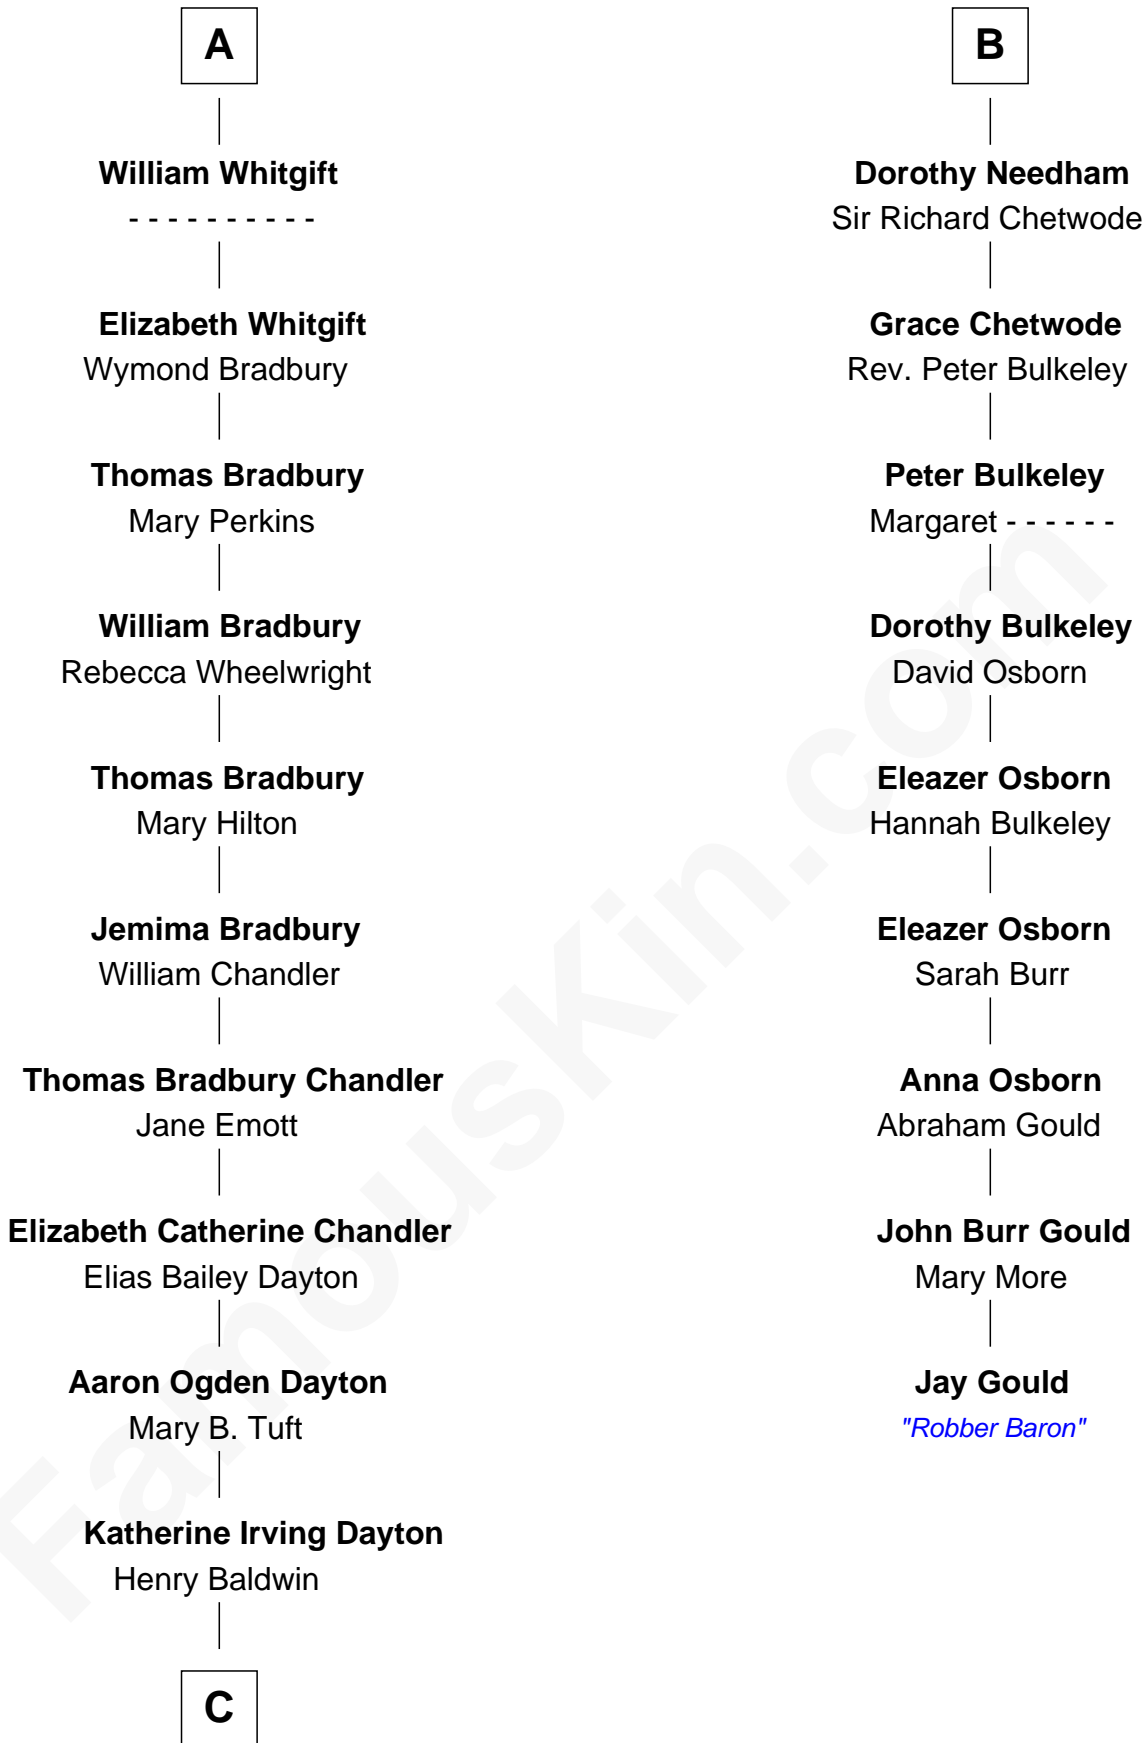

FamousKin.com
Relationship Chart of
Christopher Reeve
Movie Actor

15th cousin 5 times removed of
Jay Gould
American Railroad "Robber Baron"

C

—
Margaretta Willis Baldwin

Augustus Henry Reeve

—
Richard Henry Reeve

Anne Conrad D'Olier

—
Franklin D'Olier Reeve

Barbara Pitney Lamb

—
Christopher Reeve

Movie Actor

FamousKin.com