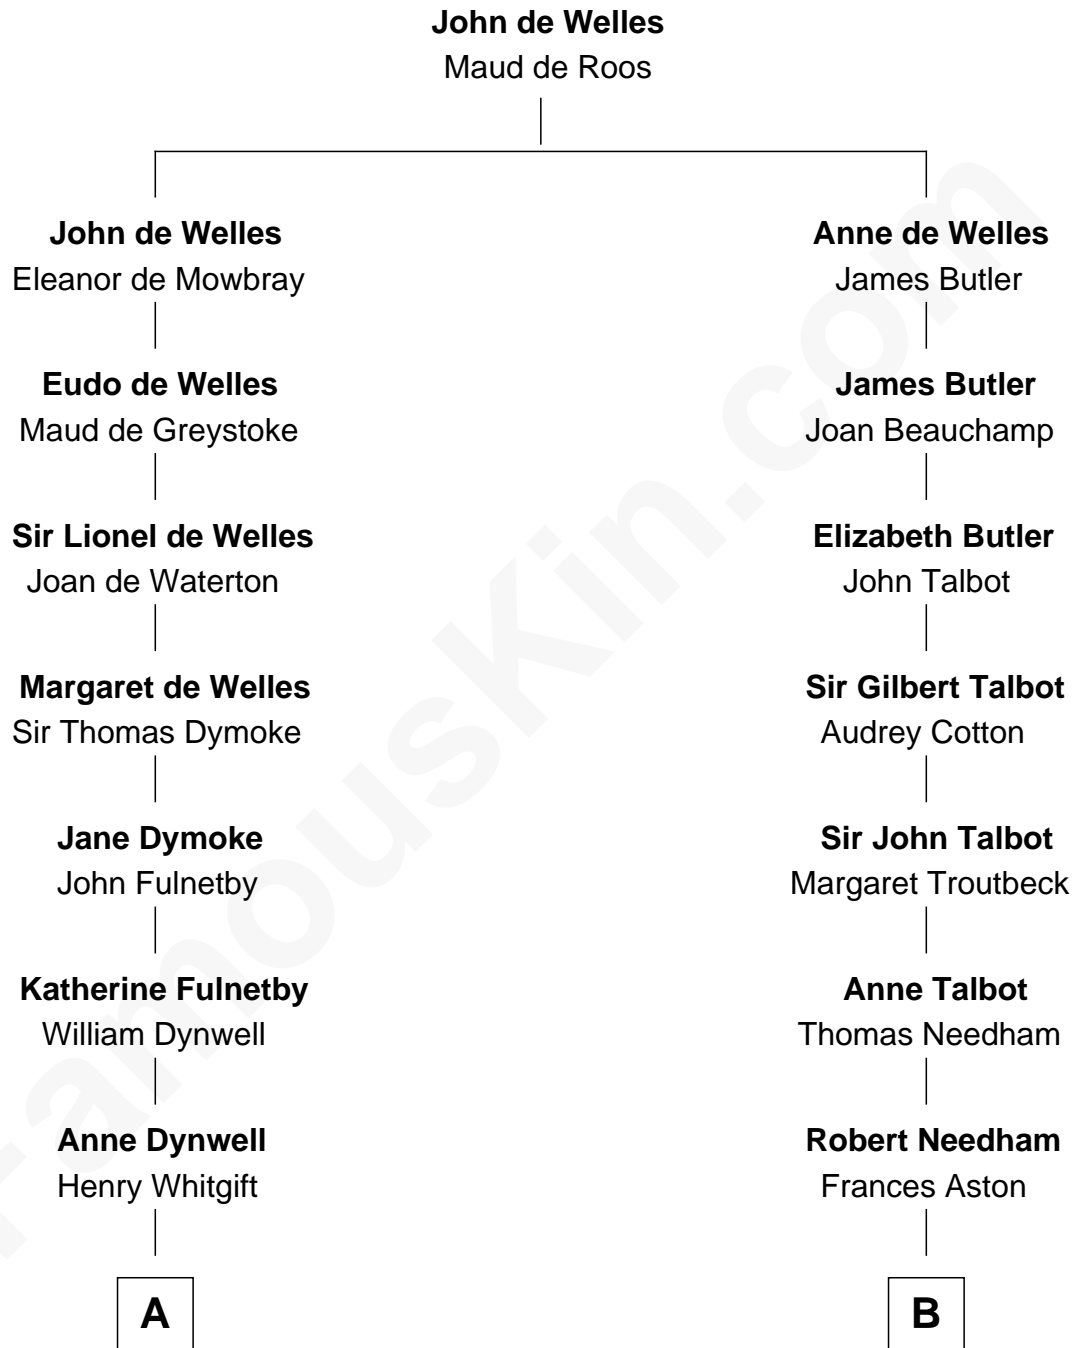

FamousKin.com
Relationship Chart of
Christopher Reeve
Movie Actor

15th cousin 5 times removed of
Jay Gould
American Railroad "Robber Baron"

C

—
Margaretta Willis Baldwin

Augustus Henry Reeve

—
Richard Henry Reeve

Anne Conrad D'Olier

—
Franklin D'Olier Reeve

Barbara Pitney Lamb

—
Christopher Reeve

Movie Actor

FamousKin.com