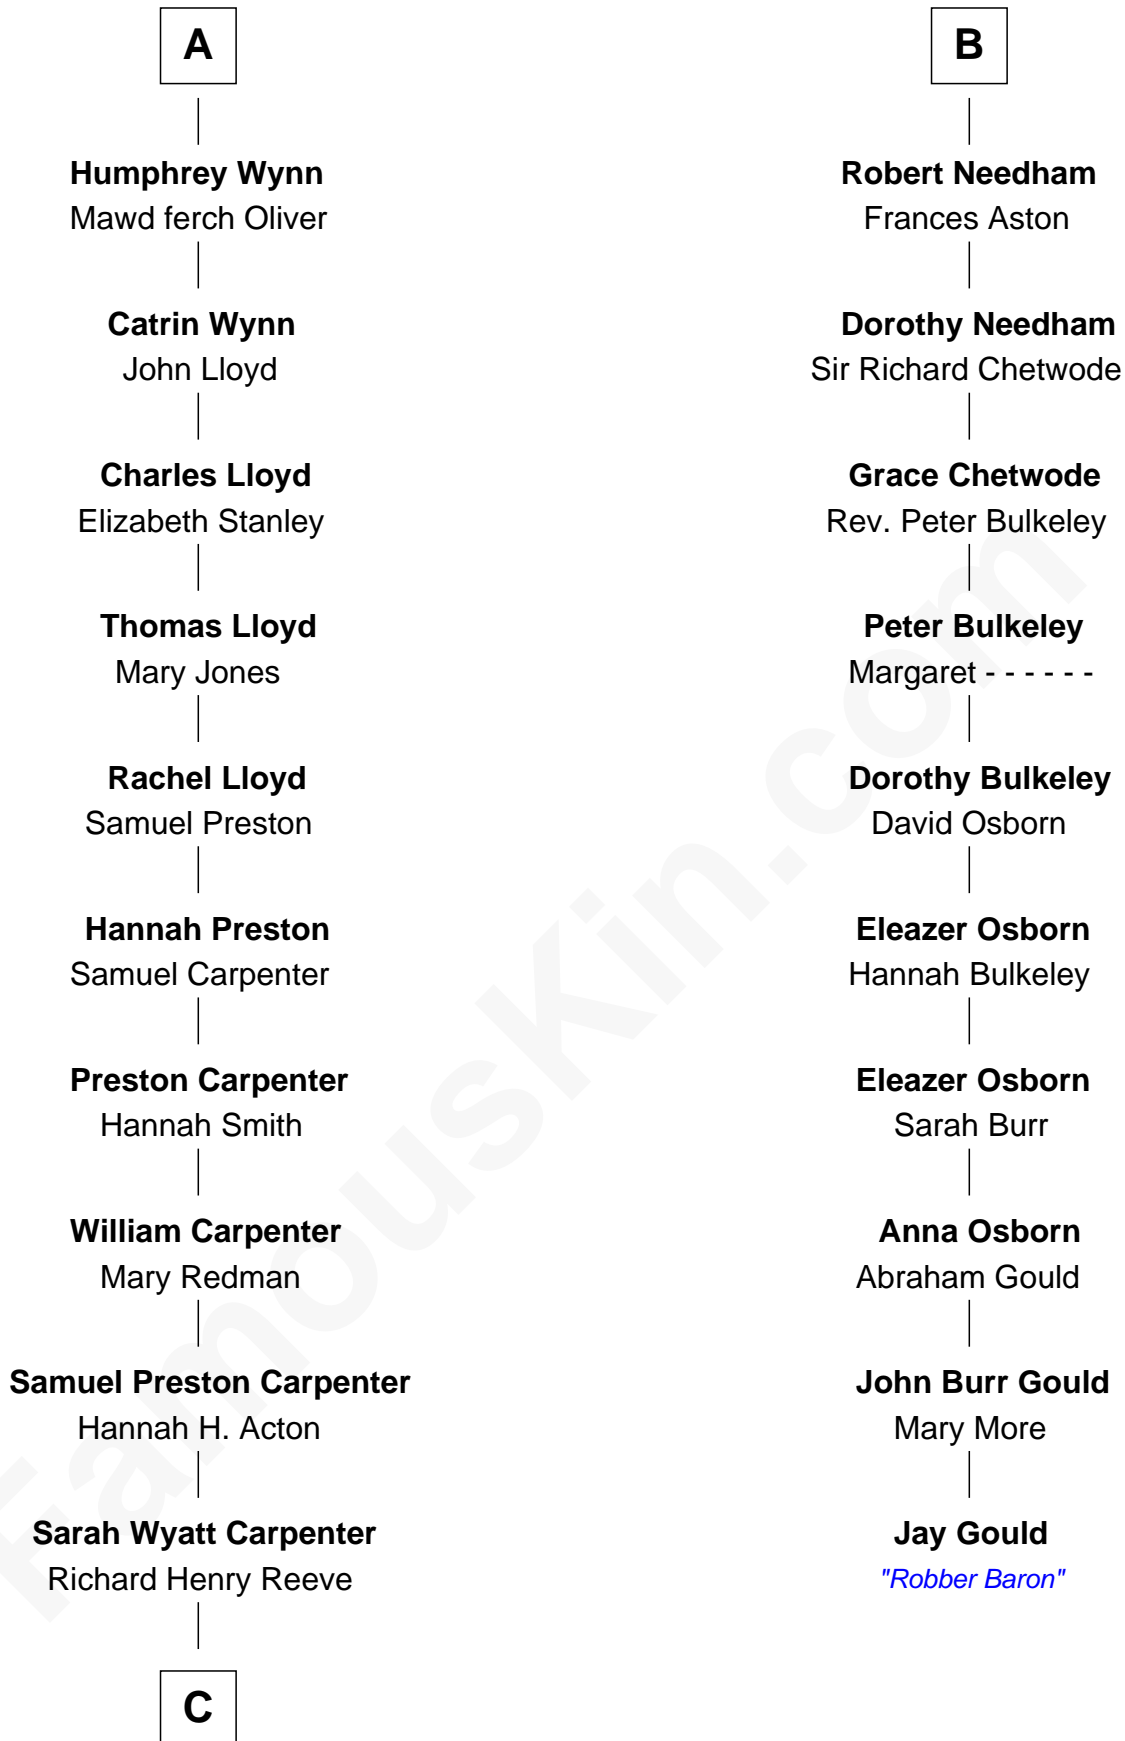

**FamousKin.com**  
**Relationship Chart of**  
**Christopher Reeve**  
*Movie Actor*

**16th cousin 4 times removed of**  
**Jay Gould**  
*American Railroad "Robber Baron"*

**C**

—  
**Augustus Henry Reeve**  
Margaretta Willis Baldwin

—  
**Richard Henry Reeve**  
Anne Conrad D'Olier

—  
**Franklin D'Olier Reeve**  
Barbara Pitney Lamb

—  
**Christopher Reeve**  
*Movie Actor*

FamousKin.com