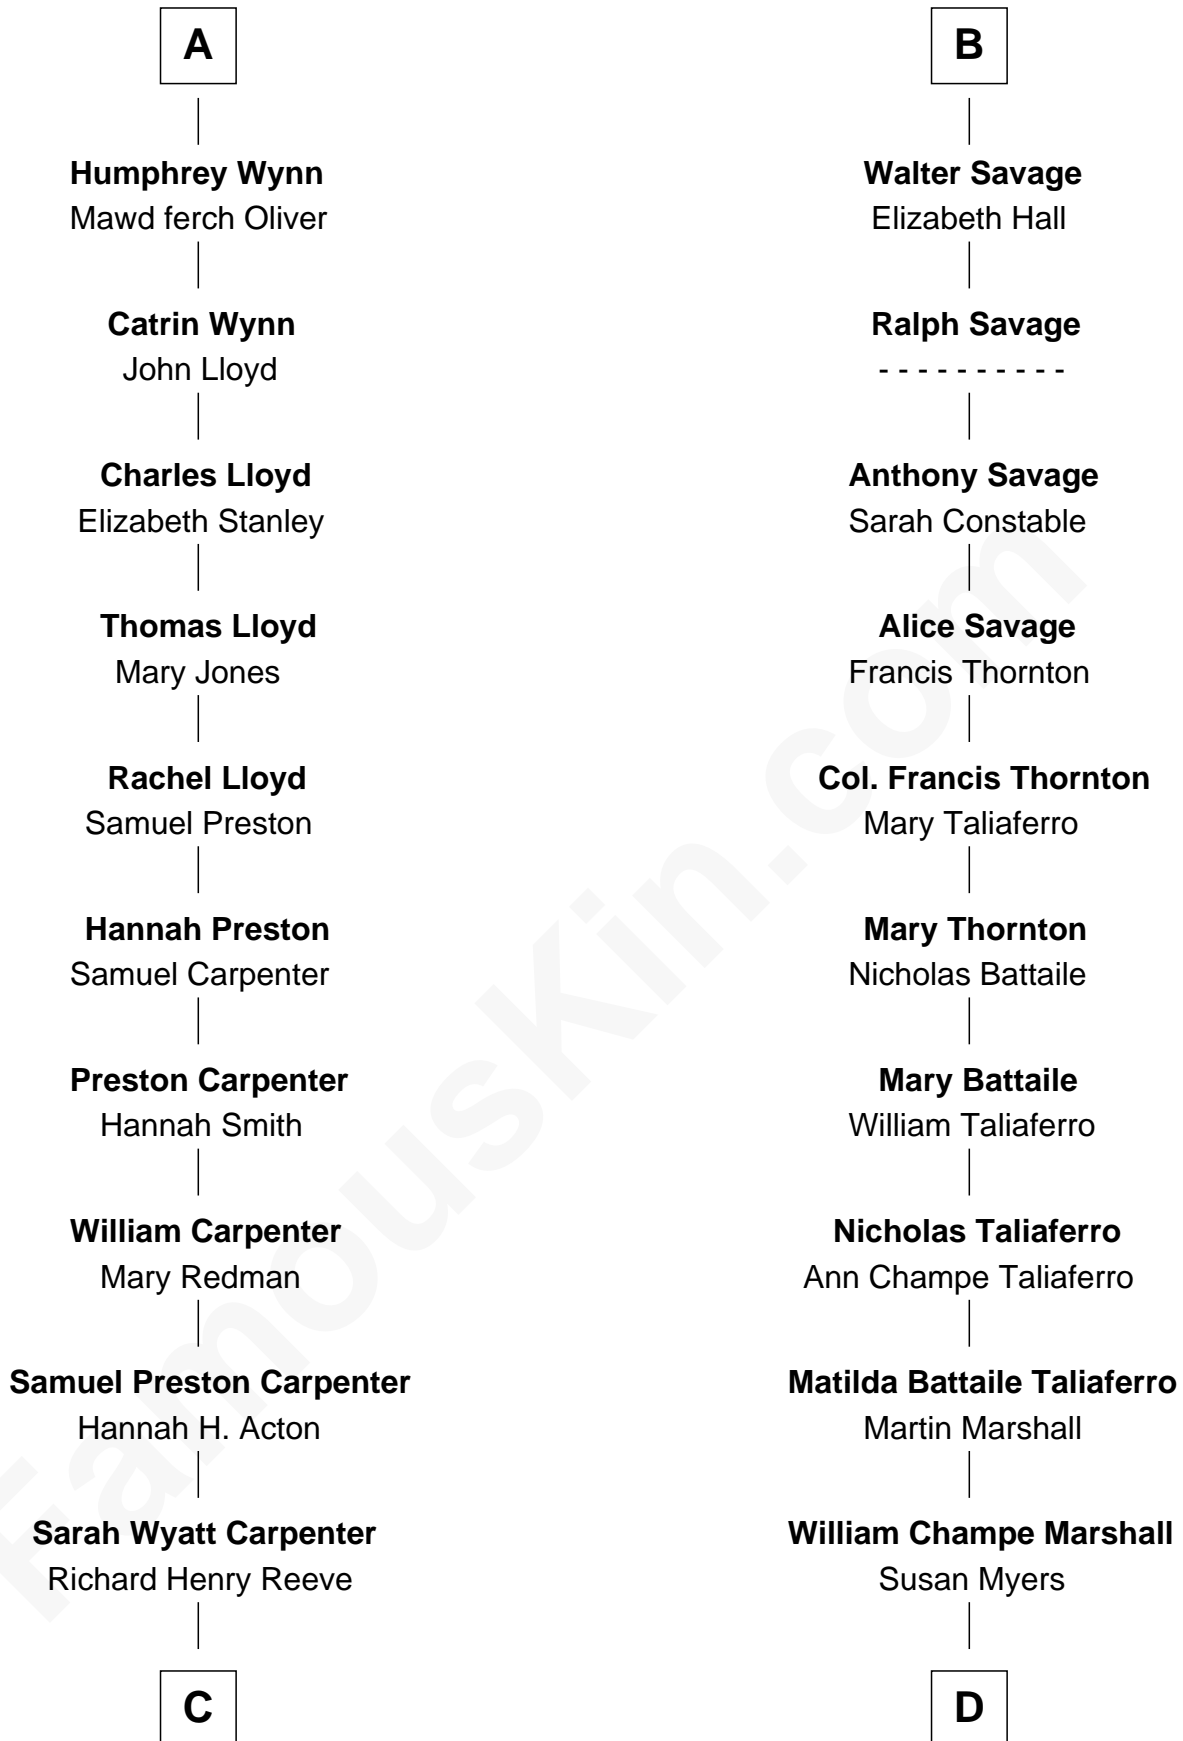

**FamousKin.com**  
**Relationship Chart of**  
**Christopher Reeve**  
*Movie Actor*

18th cousin 2 times removed of  
**General George C. Marshall**  
*Author of "The Marshall Plan"*

**C**

**Augustus Henry Reeve**  
Margaretta Willis Baldwin

**Richard Henry Reeve**  
Anne Conrad D'Olier

**Franklin D'Olier Reeve**  
Barbara Pitney Lamb

**Christopher Reeve**  
*Movie Actor*

**D**

**George Catlett Marshall**  
Laura Emily Bradford

**General George C. Marshall**  
*U.S. Army - World War II*