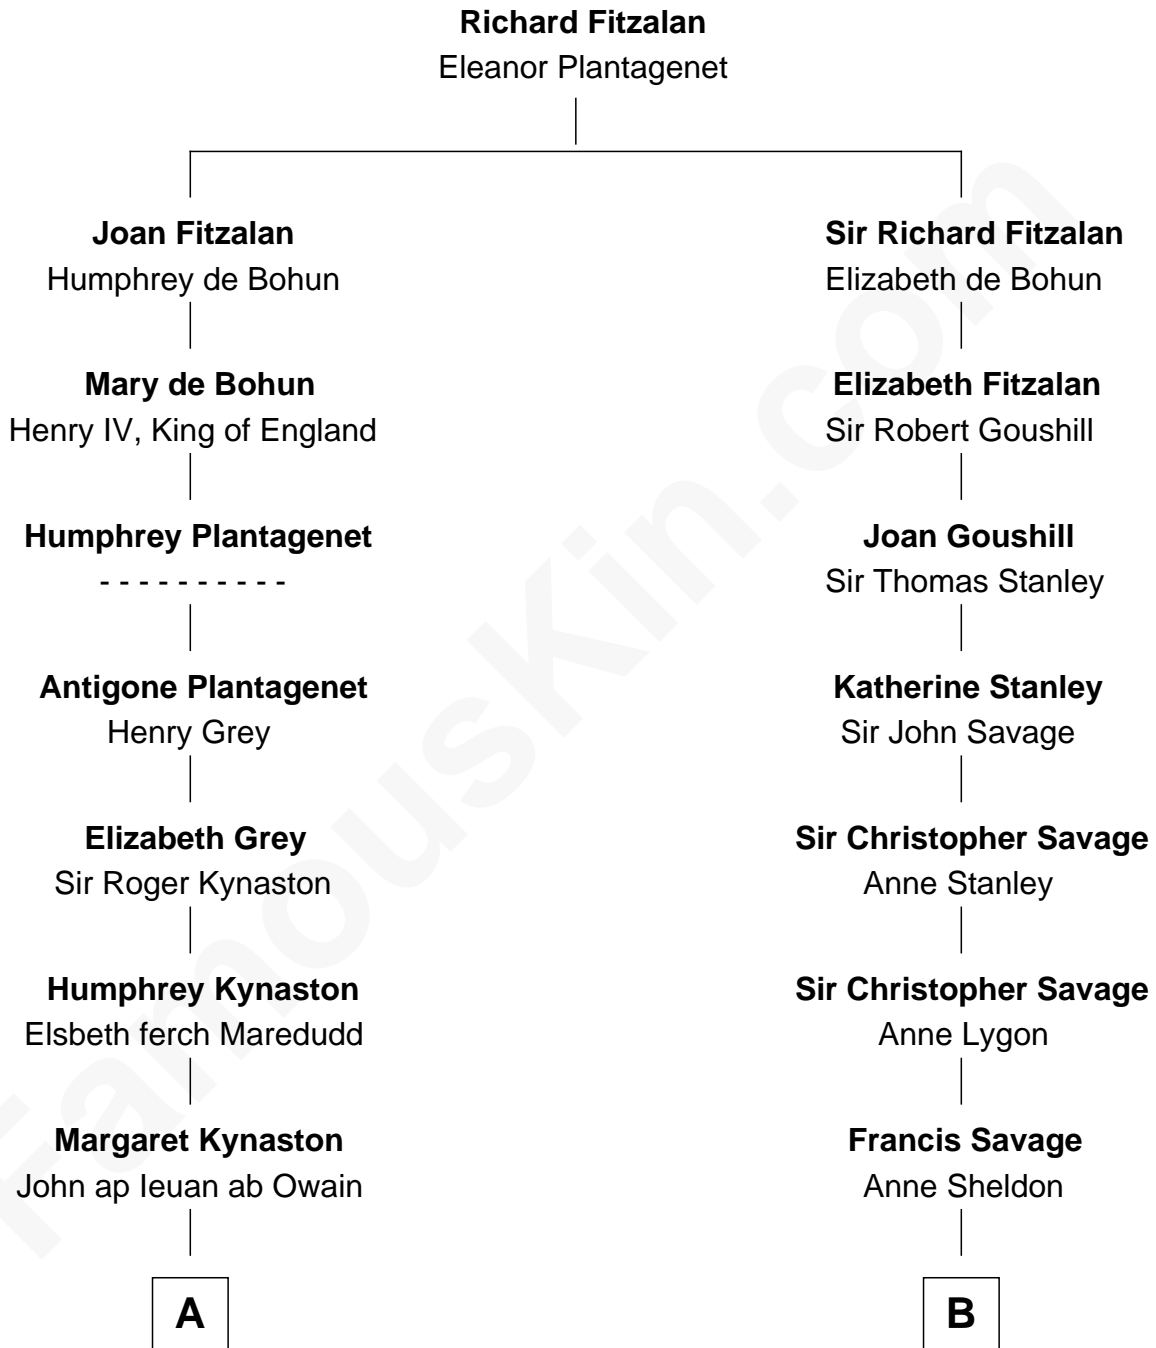

**FamousKin.com**  
**Relationship Chart of**  
**Christopher Reeve**  
*Movie Actor*

18th cousin 2 times removed of  
**General George C. Marshall**  
*Author of "The Marshall Plan"*

**C**

**Augustus Henry Reeve**  
Margaretta Willis Baldwin

**Richard Henry Reeve**  
Anne Conrad D'Olier

**Franklin D'Olier Reeve**  
Barbara Pitney Lamb

**Christopher Reeve**  
*Movie Actor*

**D**

**George Catlett Marshall**  
Laura Emily Bradford

**General George C. Marshall**  
*U.S. Army - World War II*