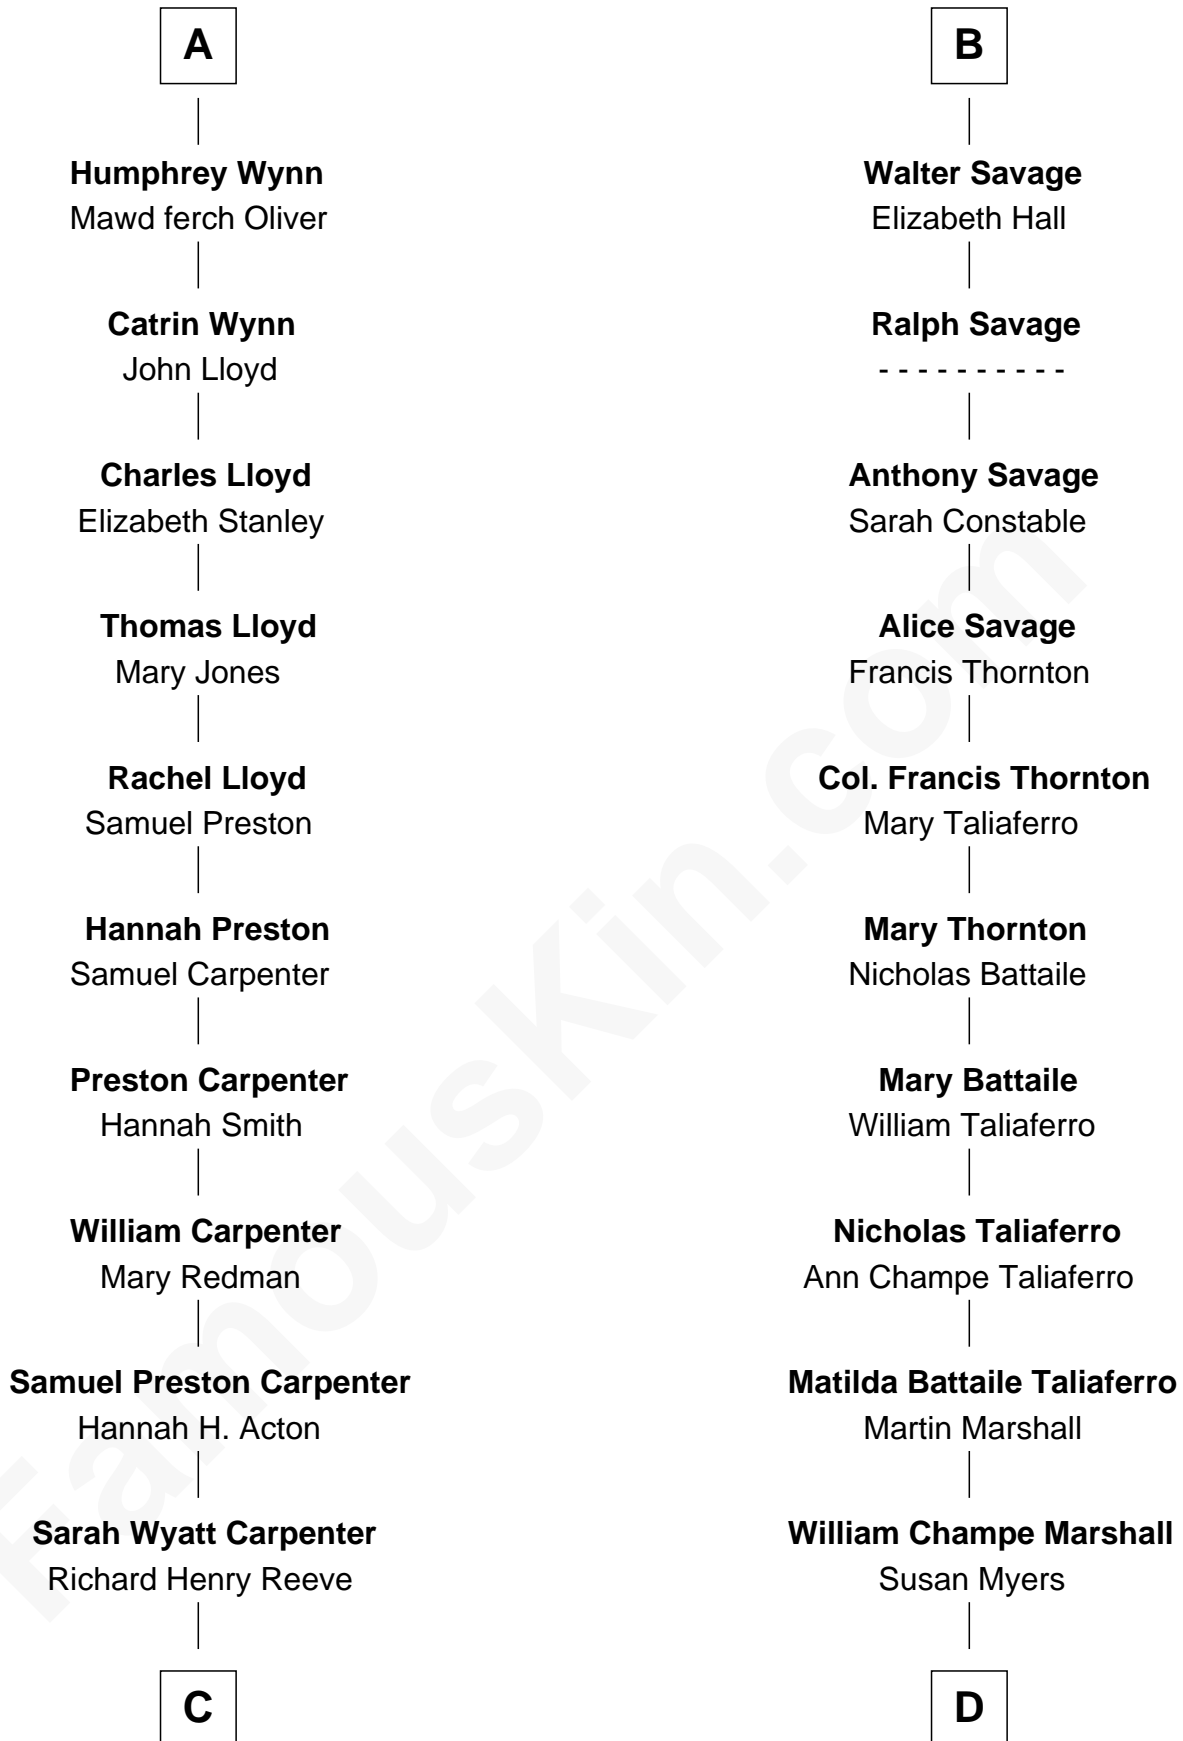

FamousKin.com
Relationship Chart of
Christopher Reeve
Movie Actor

18th cousin 2 times removed of
General George C. Marshall
Author of "The Marshall Plan"

C

Augustus Henry Reeve
Margaretta Willis Baldwin

Richard Henry Reeve
Anne Conrad D'Olier

Franklin D'Olier Reeve
Barbara Pitney Lamb

Christopher Reeve
Movie Actor

D

George Catlett Marshall
Laura Emily Bradford

General George C. Marshall
U.S. Army - World War II

FamousKin.com