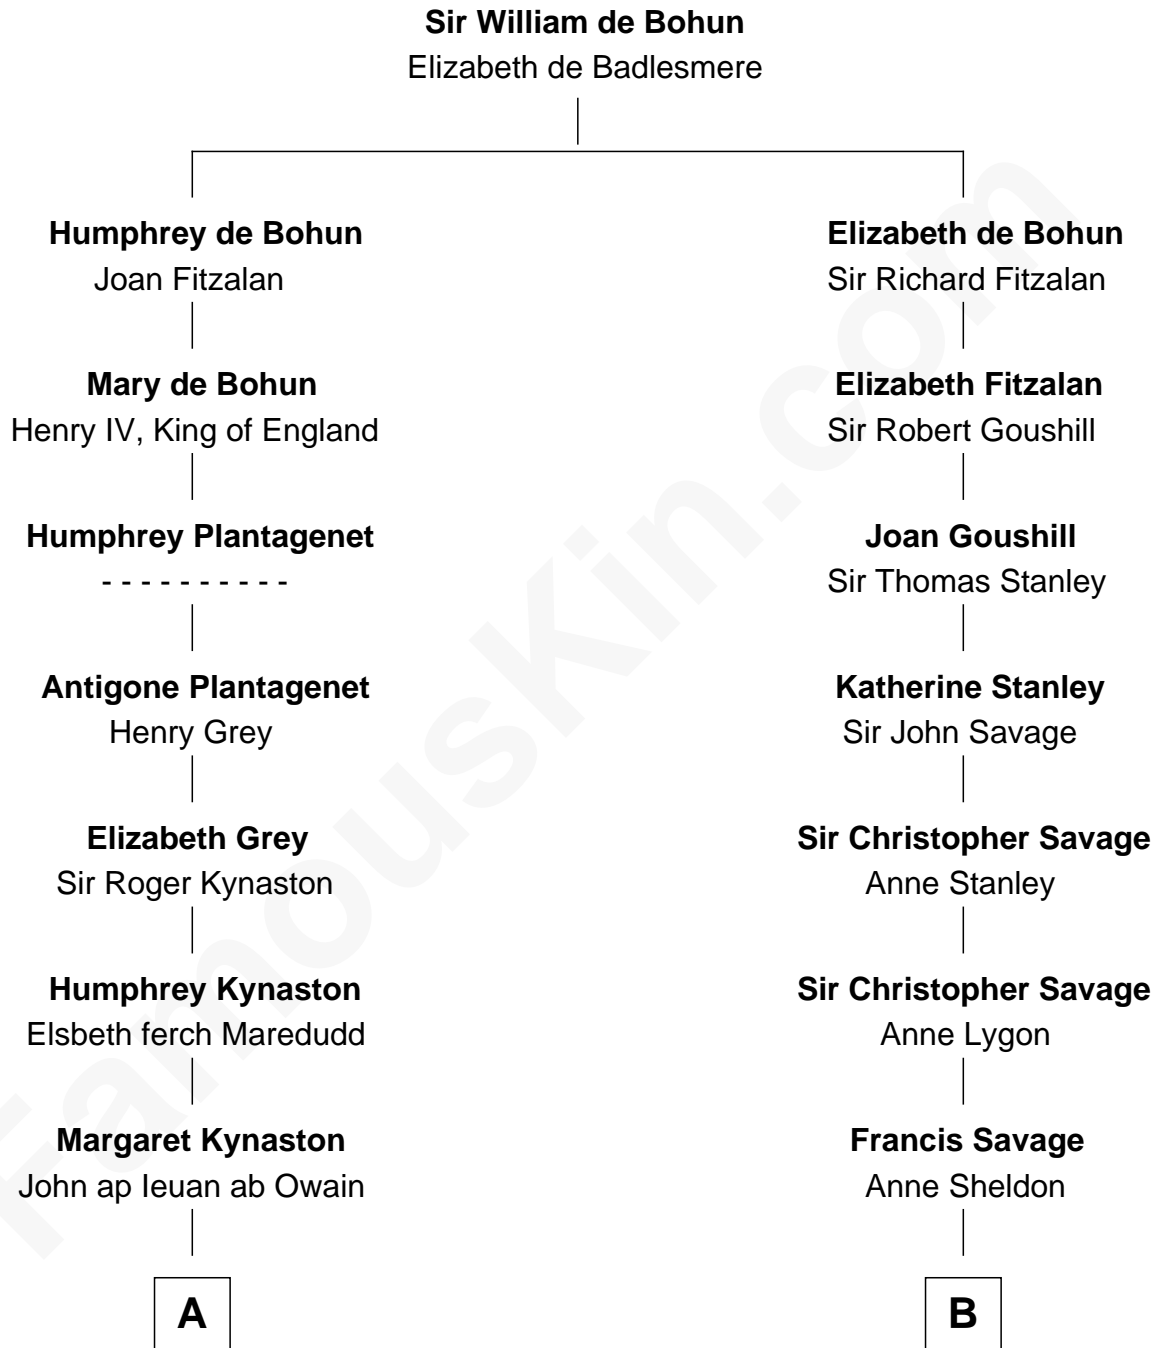

FamousKin.com
Relationship Chart of
Christopher Reeve
Movie Actor

18th cousin 2 times removed of
General George C. Marshall
Author of "The Marshall Plan"

C

Augustus Henry Reeve
Margaretta Willis Baldwin

Richard Henry Reeve
Anne Conrad D'Olier

Franklin D'Olier Reeve
Barbara Pitney Lamb

Christopher Reeve
Movie Actor

D

George Catlett Marshall
Laura Emily Bradford

General George C. Marshall
U.S. Army - World War II

FamousKin.com