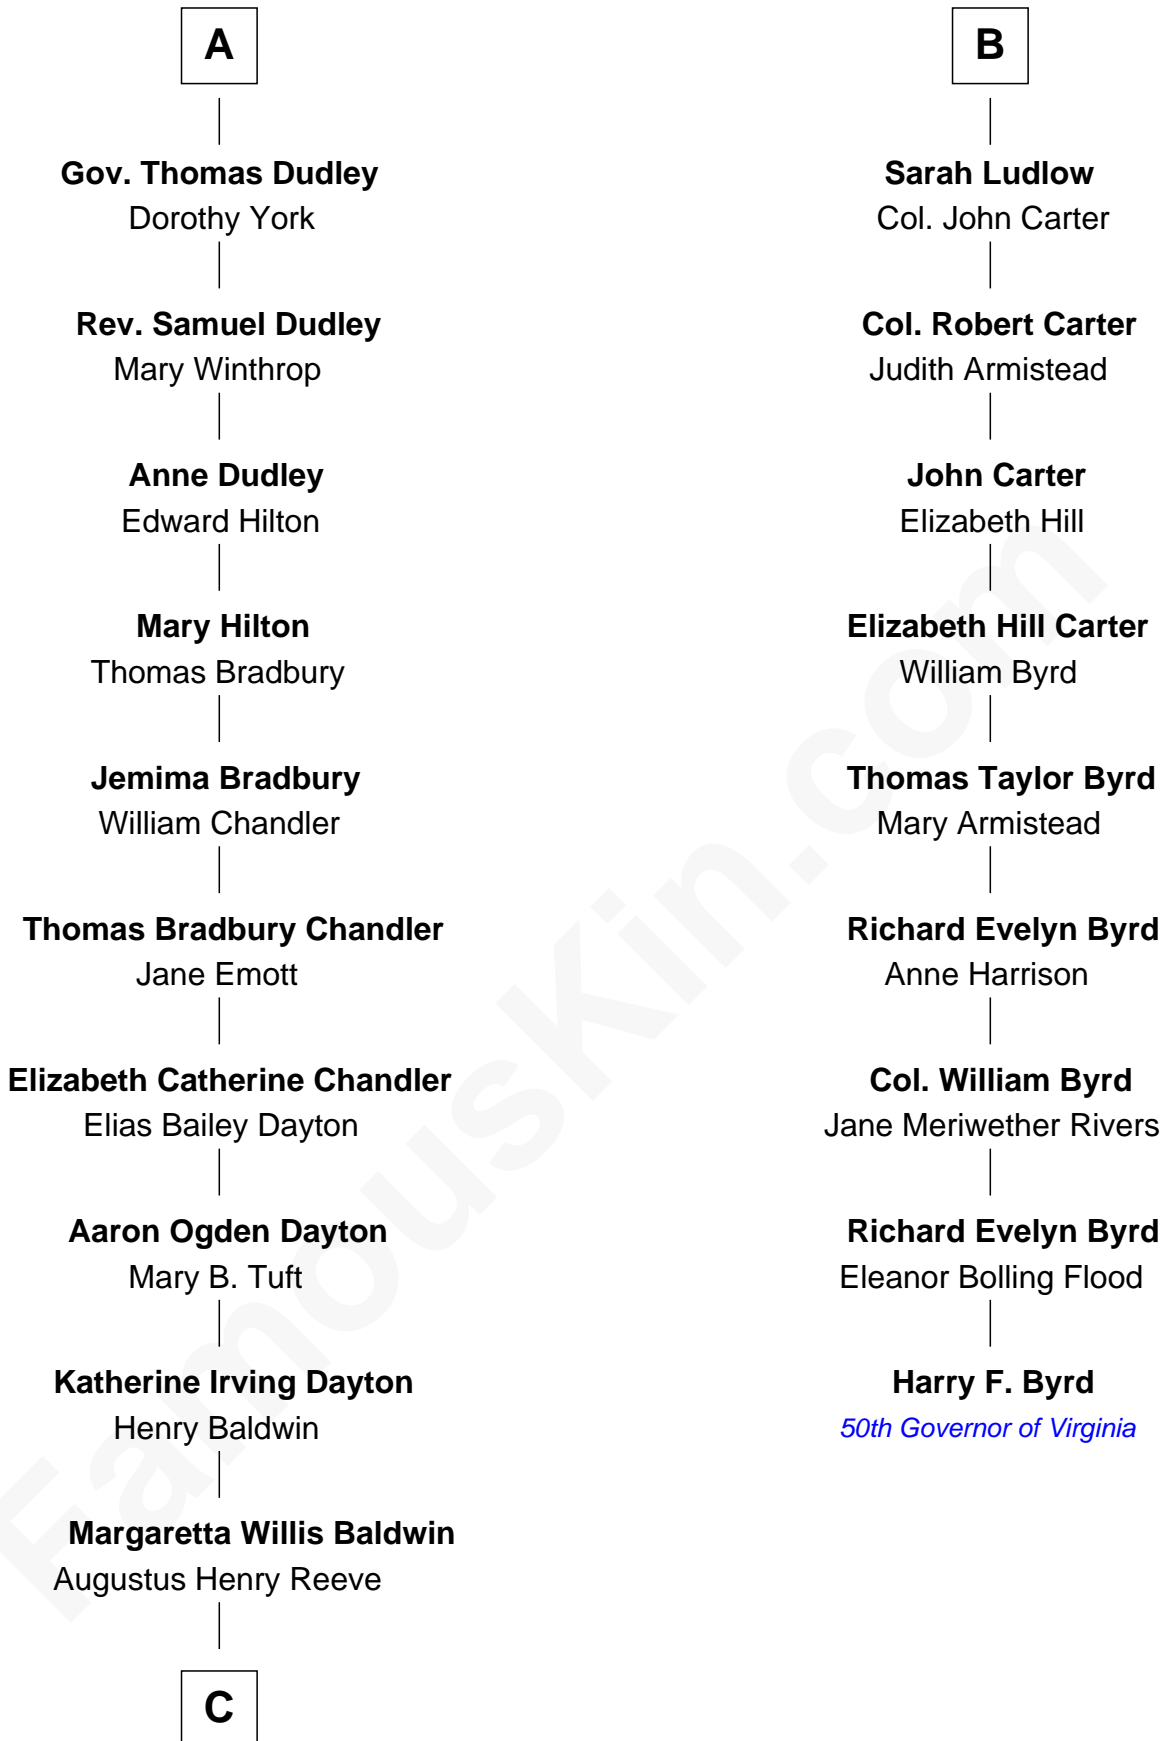

FamousKin.com
Relationship Chart of
Christopher Reeve
Movie Actor

15th cousin 4 times removed of
Harry F. Byrd
50th Governor of Virginia

C

Richard Henry Reeve

Anne Conrad D'Olier

Franklin D'Olier Reeve

Barbara Pitney Lamb