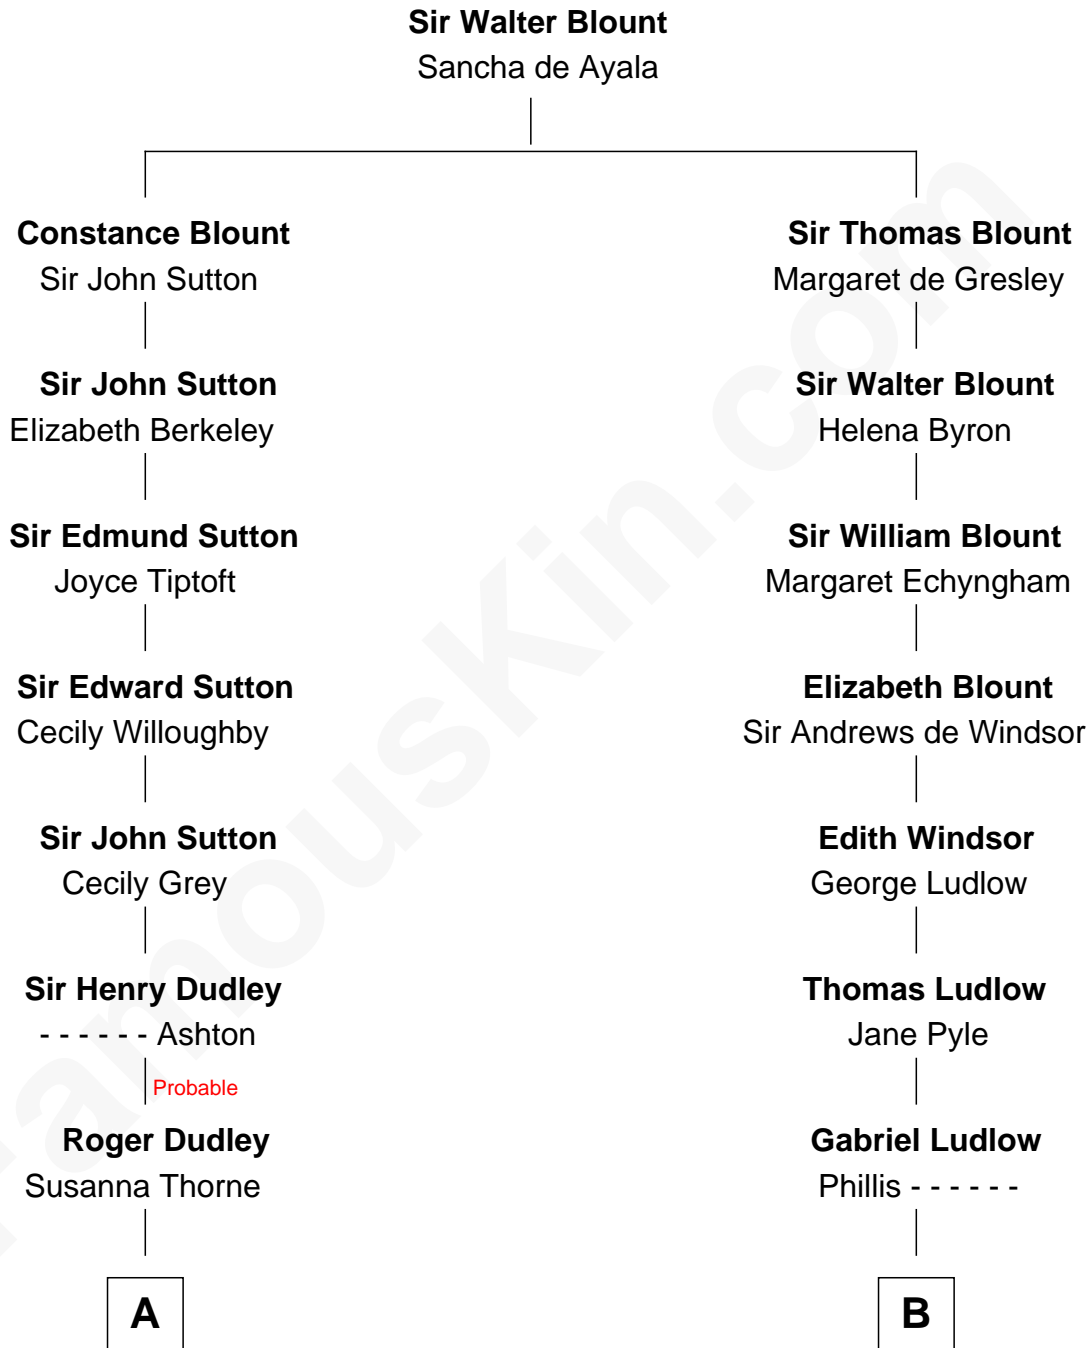

FamousKin.com
Relationship Chart of
Christopher Reeve
Movie Actor

15th cousin 4 times removed of
Harry F. Byrd
50th Governor of Virginia

C

Richard Henry Reeve

Anne Conrad D'Olier

Franklin D'Olier Reeve

Barbara Pitney Lamb