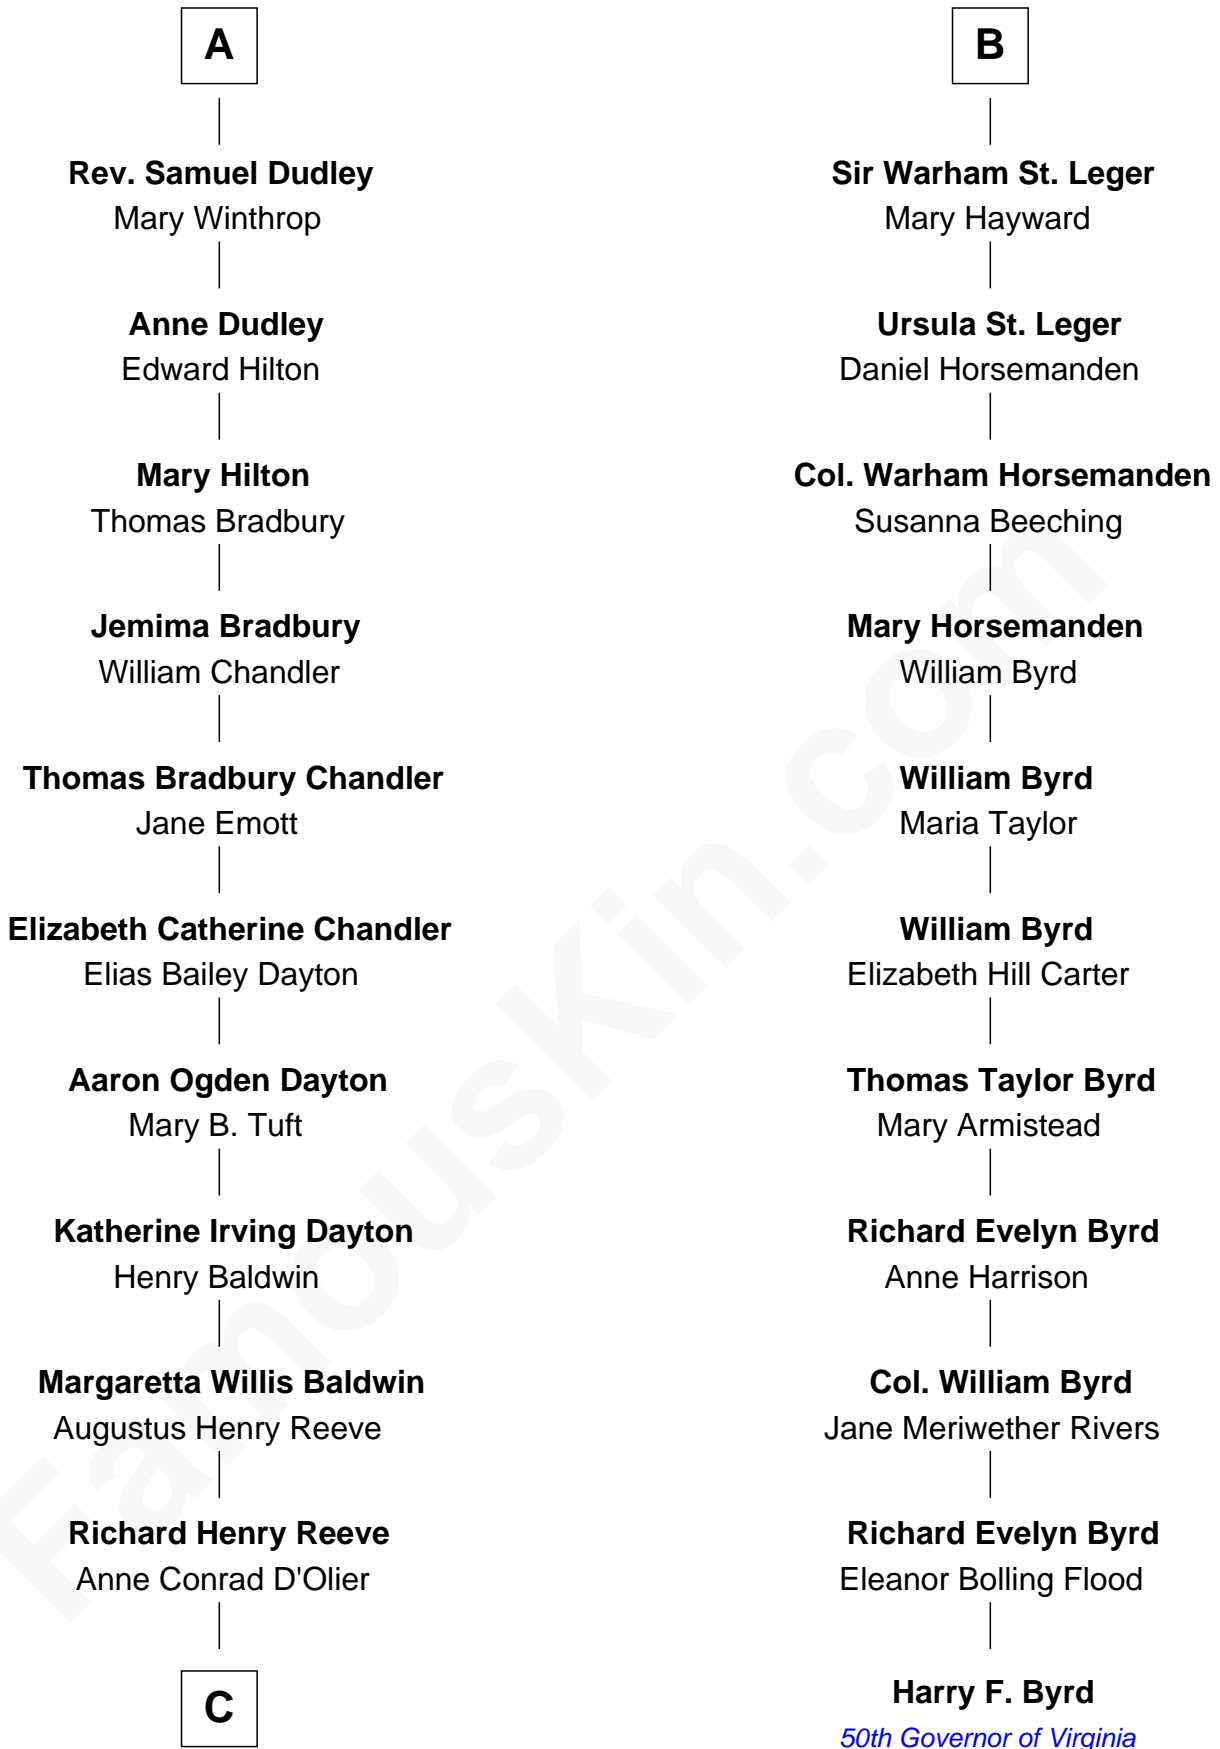

FamousKin.com
Relationship Chart of
Christopher Reeve
Movie Actor

17th cousin 1 time removed of
Harry F. Byrd
50th Governor of Virginia

C

Franklin D'Olier Reeve

Barbara Pitney Lamb

Christopher Reeve

Movie Actor

FamousKin.com