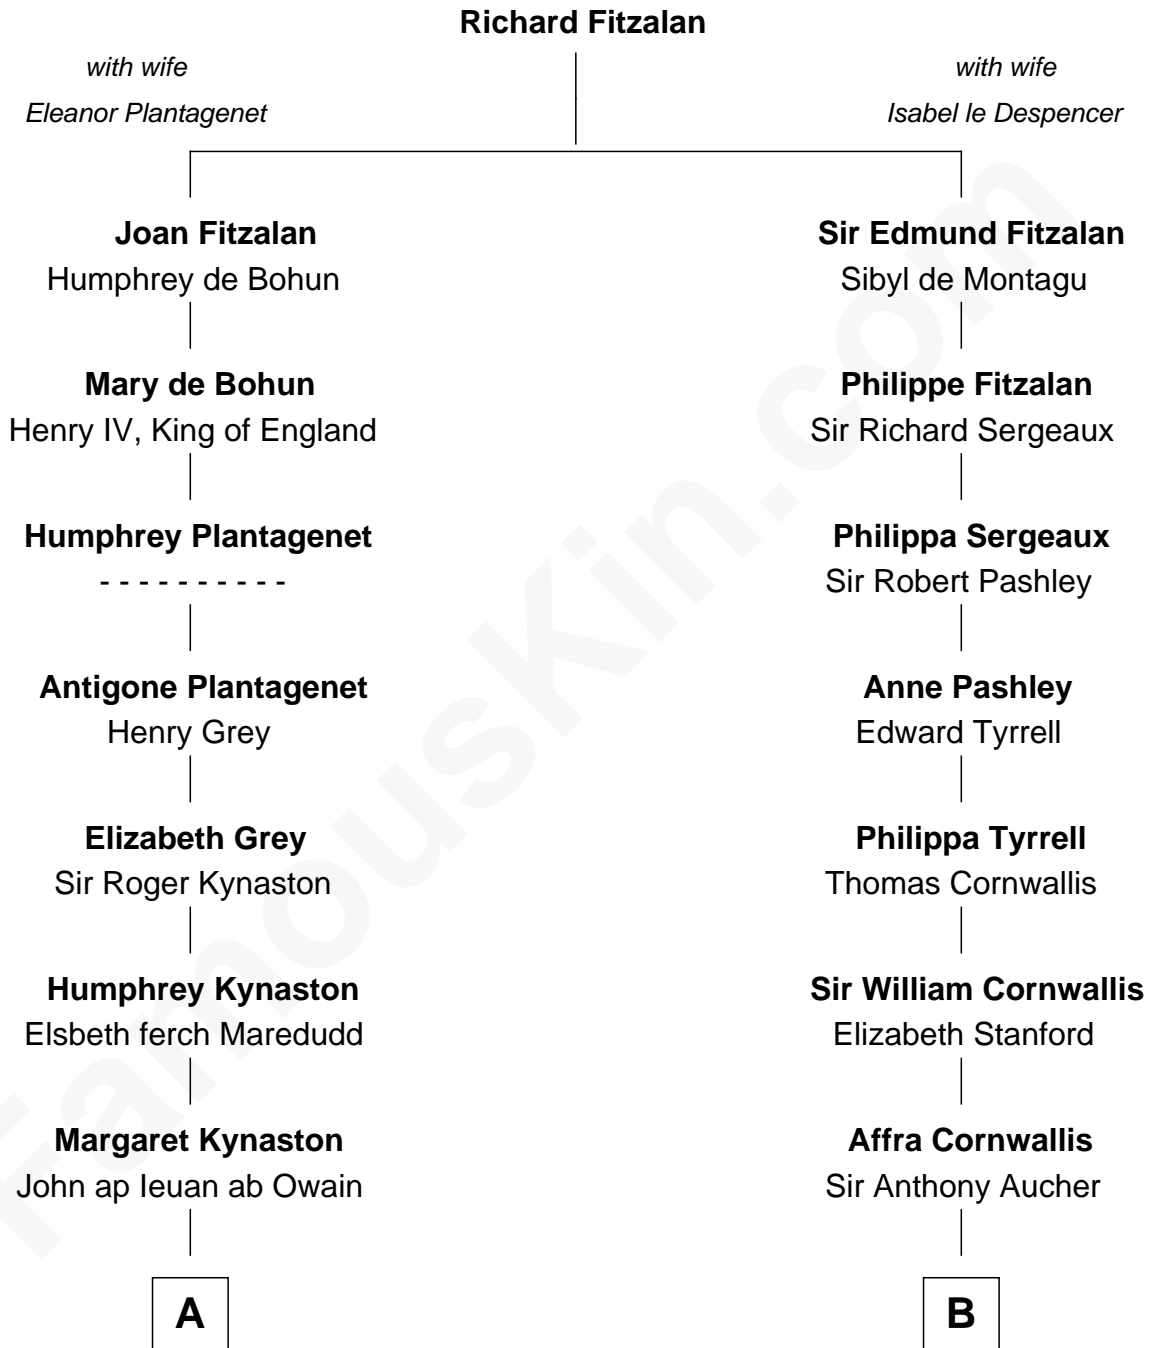

FamousKin.com
Relationship Chart of
Christopher Reeve
Movie Actor

20th cousin 1 time removed of
Harry F. Byrd
50th Governor of Virginia

C

Augustus Henry Reeve
Margaretta Willis Baldwin

Richard Henry Reeve
Anne Conrad D'Olier

Franklin D'Olier Reeve
Barbara Pitney Lamb

Christopher Reeve
Movie Actor

D

Eliza Bolling West
Dr. Joel Walker Flood

Col. Henry De La Warr Flood
Mary Elizabeth Trent

Joel Walker Flood
Ella Faulkner

Eleanor Bolling Flood
Richard Evelyn Byrd