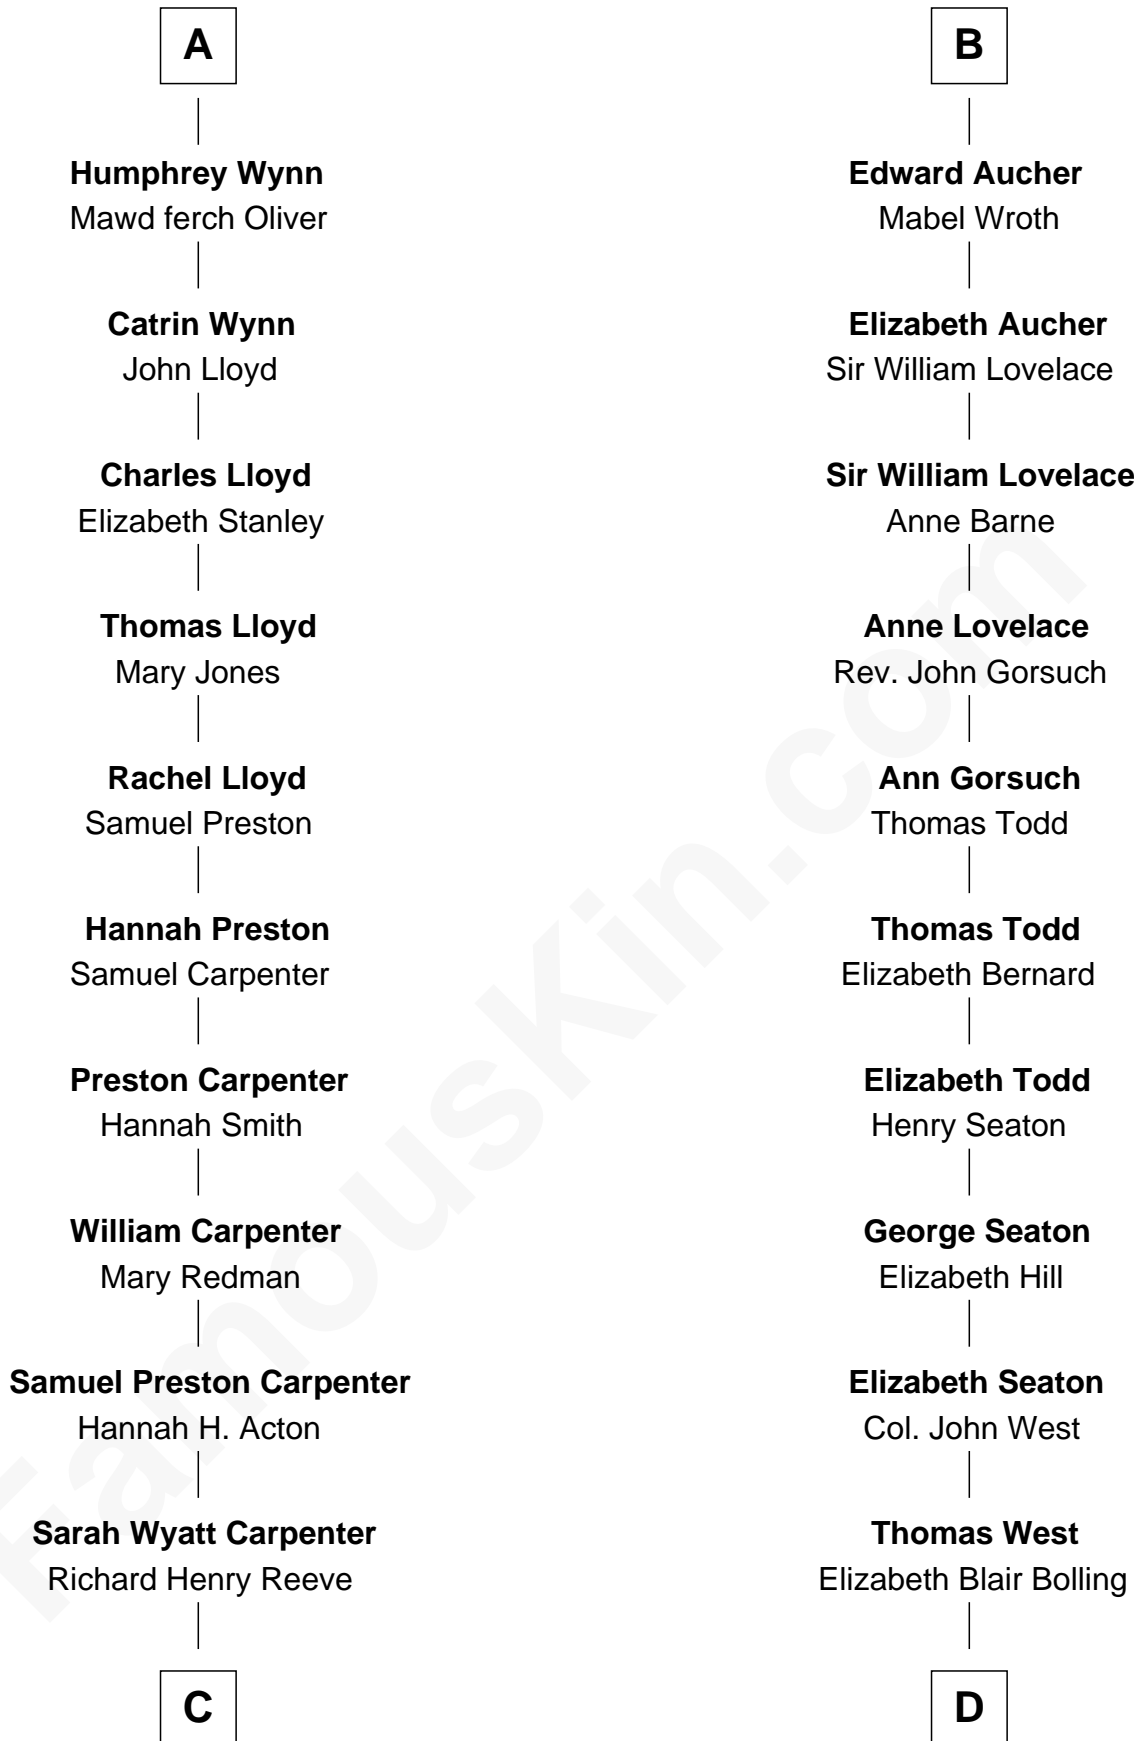

FamousKin.com
Relationship Chart of
Christopher Reeve
Movie Actor

20th cousin 1 time removed of
Harry F. Byrd
50th Governor of Virginia

C

Augustus Henry Reeve
Margaretta Willis Baldwin

Richard Henry Reeve
Anne Conrad D'Olier

Franklin D'Olier Reeve
Barbara Pitney Lamb

Christopher Reeve
Movie Actor

D

Eliza Bolling West
Dr. Joel Walker Flood

Col. Henry De La Warr Flood
Mary Elizabeth Trent

Joel Walker Flood
Ella Faulkner

Eleanor Bolling Flood
Richard Evelyn Byrd