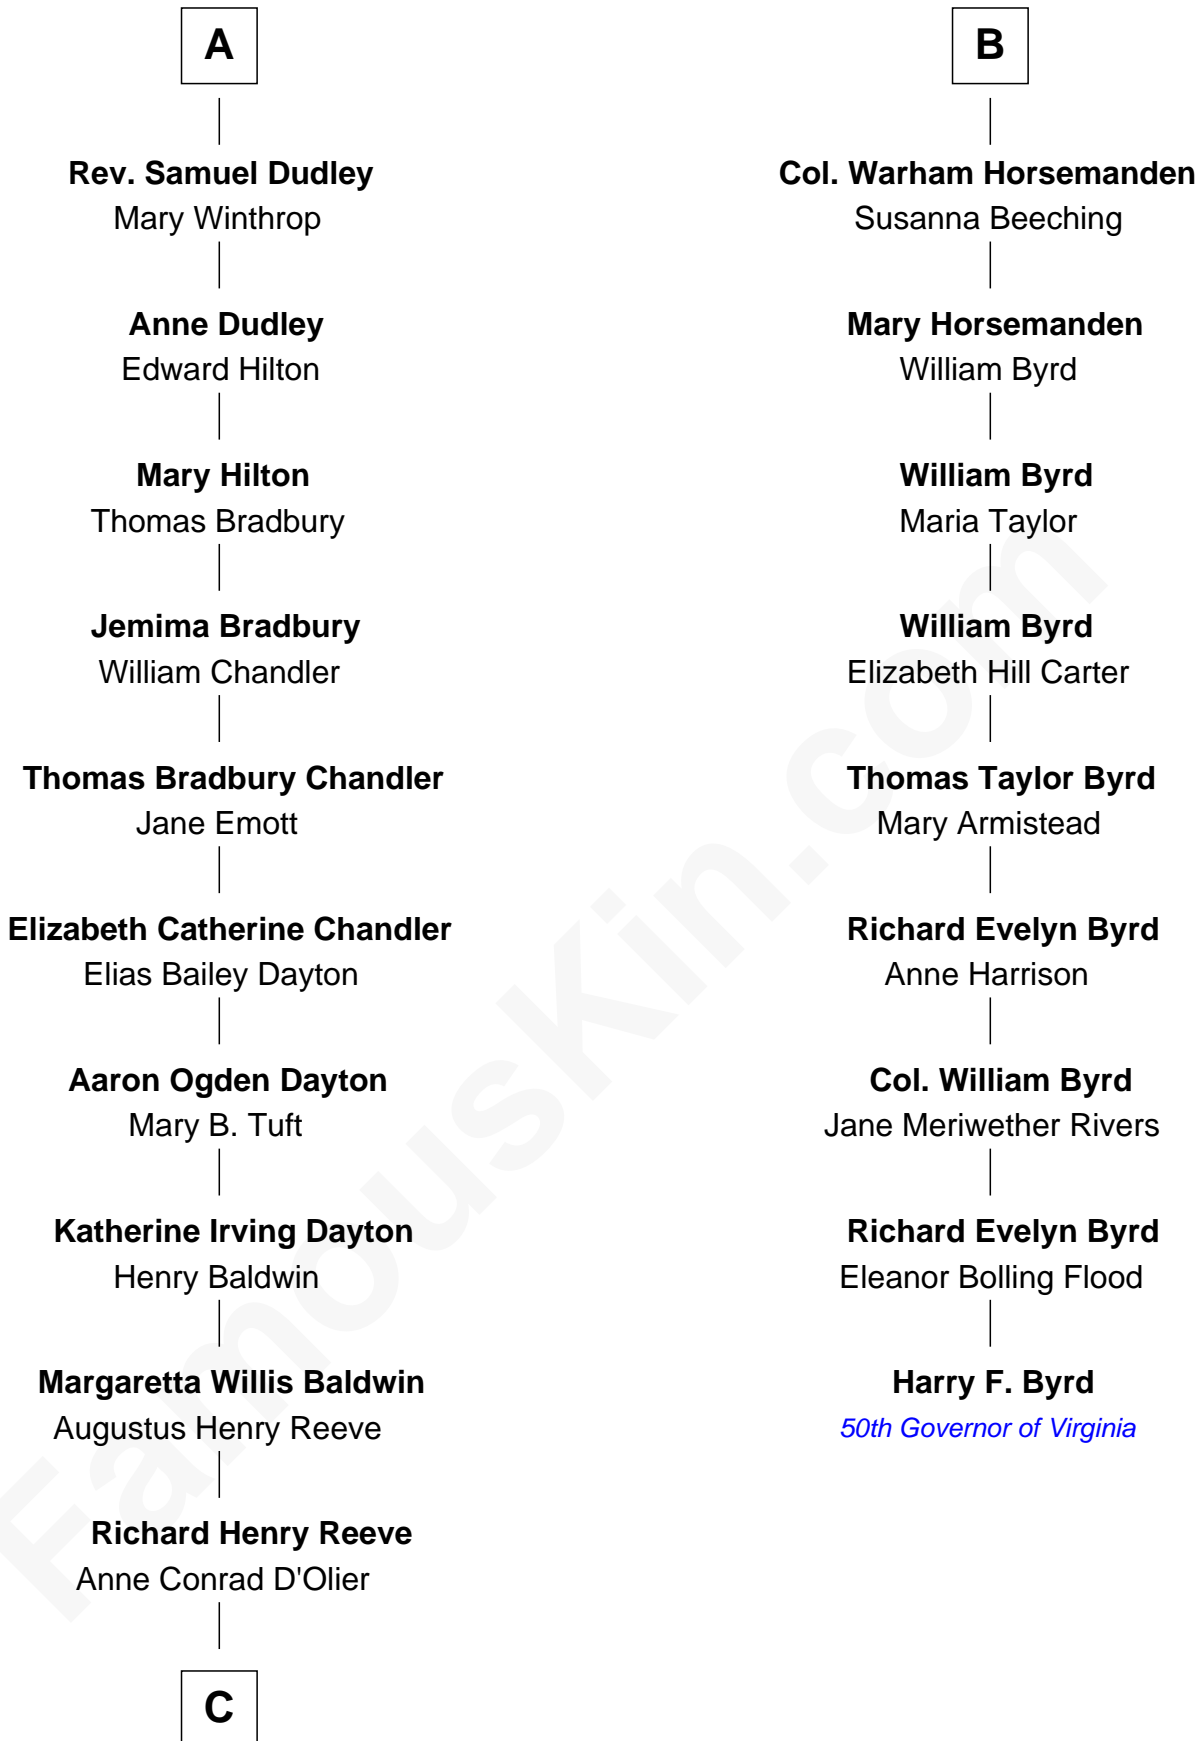

FamousKin.com
Relationship Chart of
Christopher Reeve
Movie Actor

15th cousin 3 times removed of
Harry F. Byrd
50th Governor of Virginia

C

Franklin D'Olier Reeve

Barbara Pitney Lamb

Christopher Reeve

Movie Actor

FamousKin.com