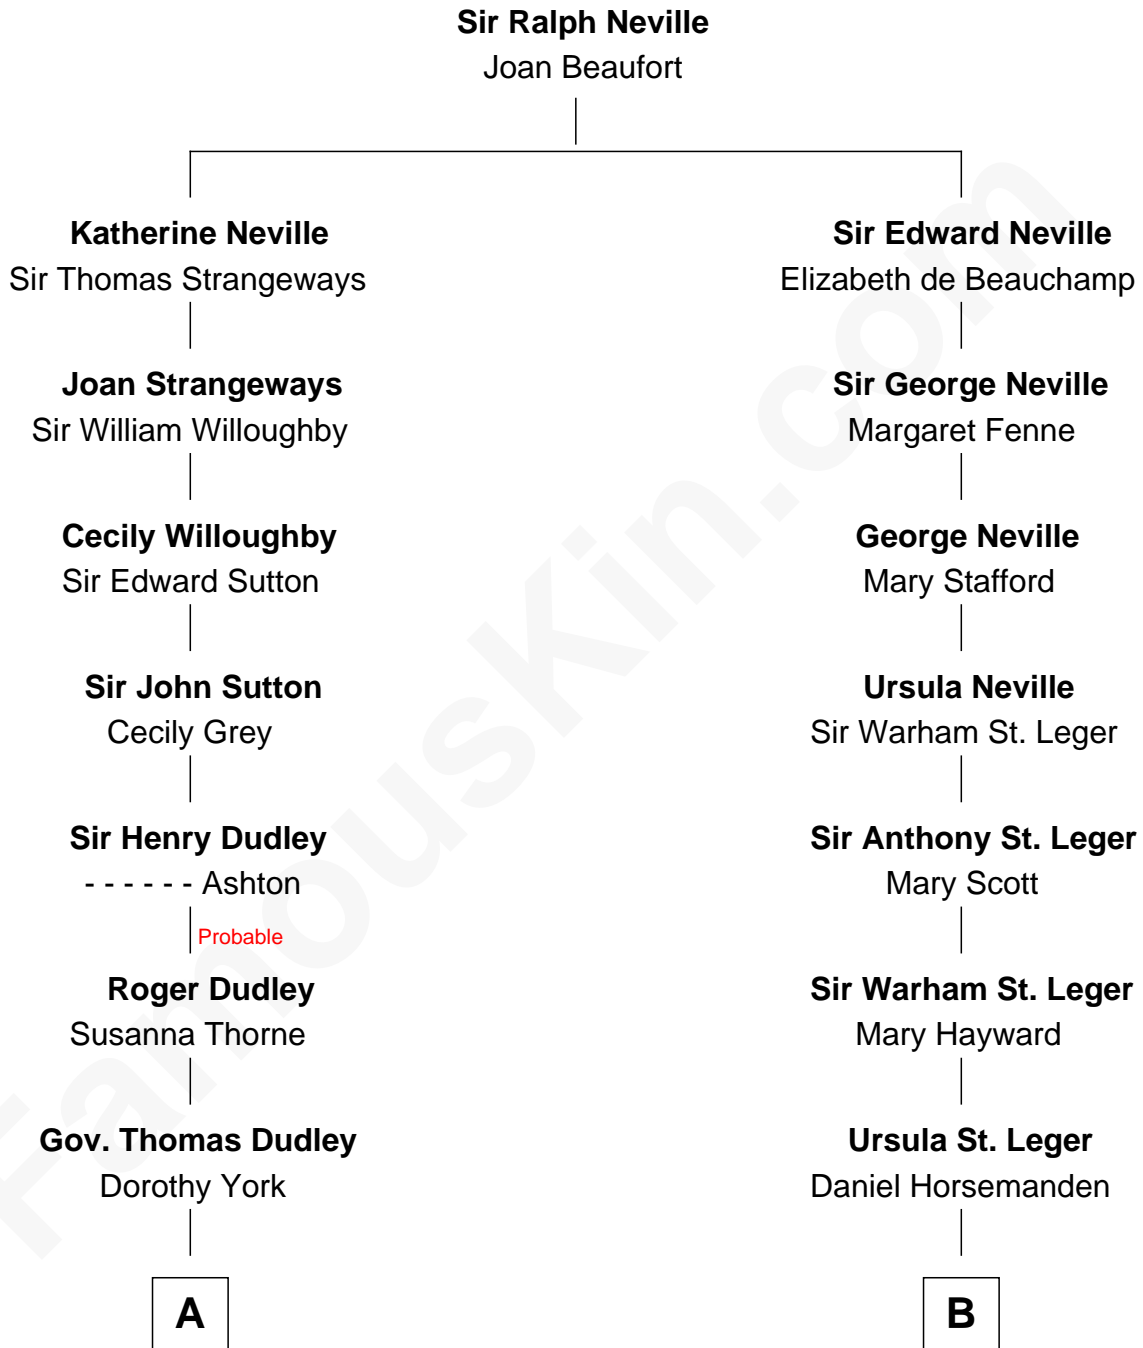

FamousKin.com
Relationship Chart of
Christopher Reeve
Movie Actor

15th cousin 3 times removed of
Harry F. Byrd
50th Governor of Virginia

C

Franklin D'Olier Reeve

Barbara Pitney Lamb

Christopher Reeve

Movie Actor

FamousKin.com