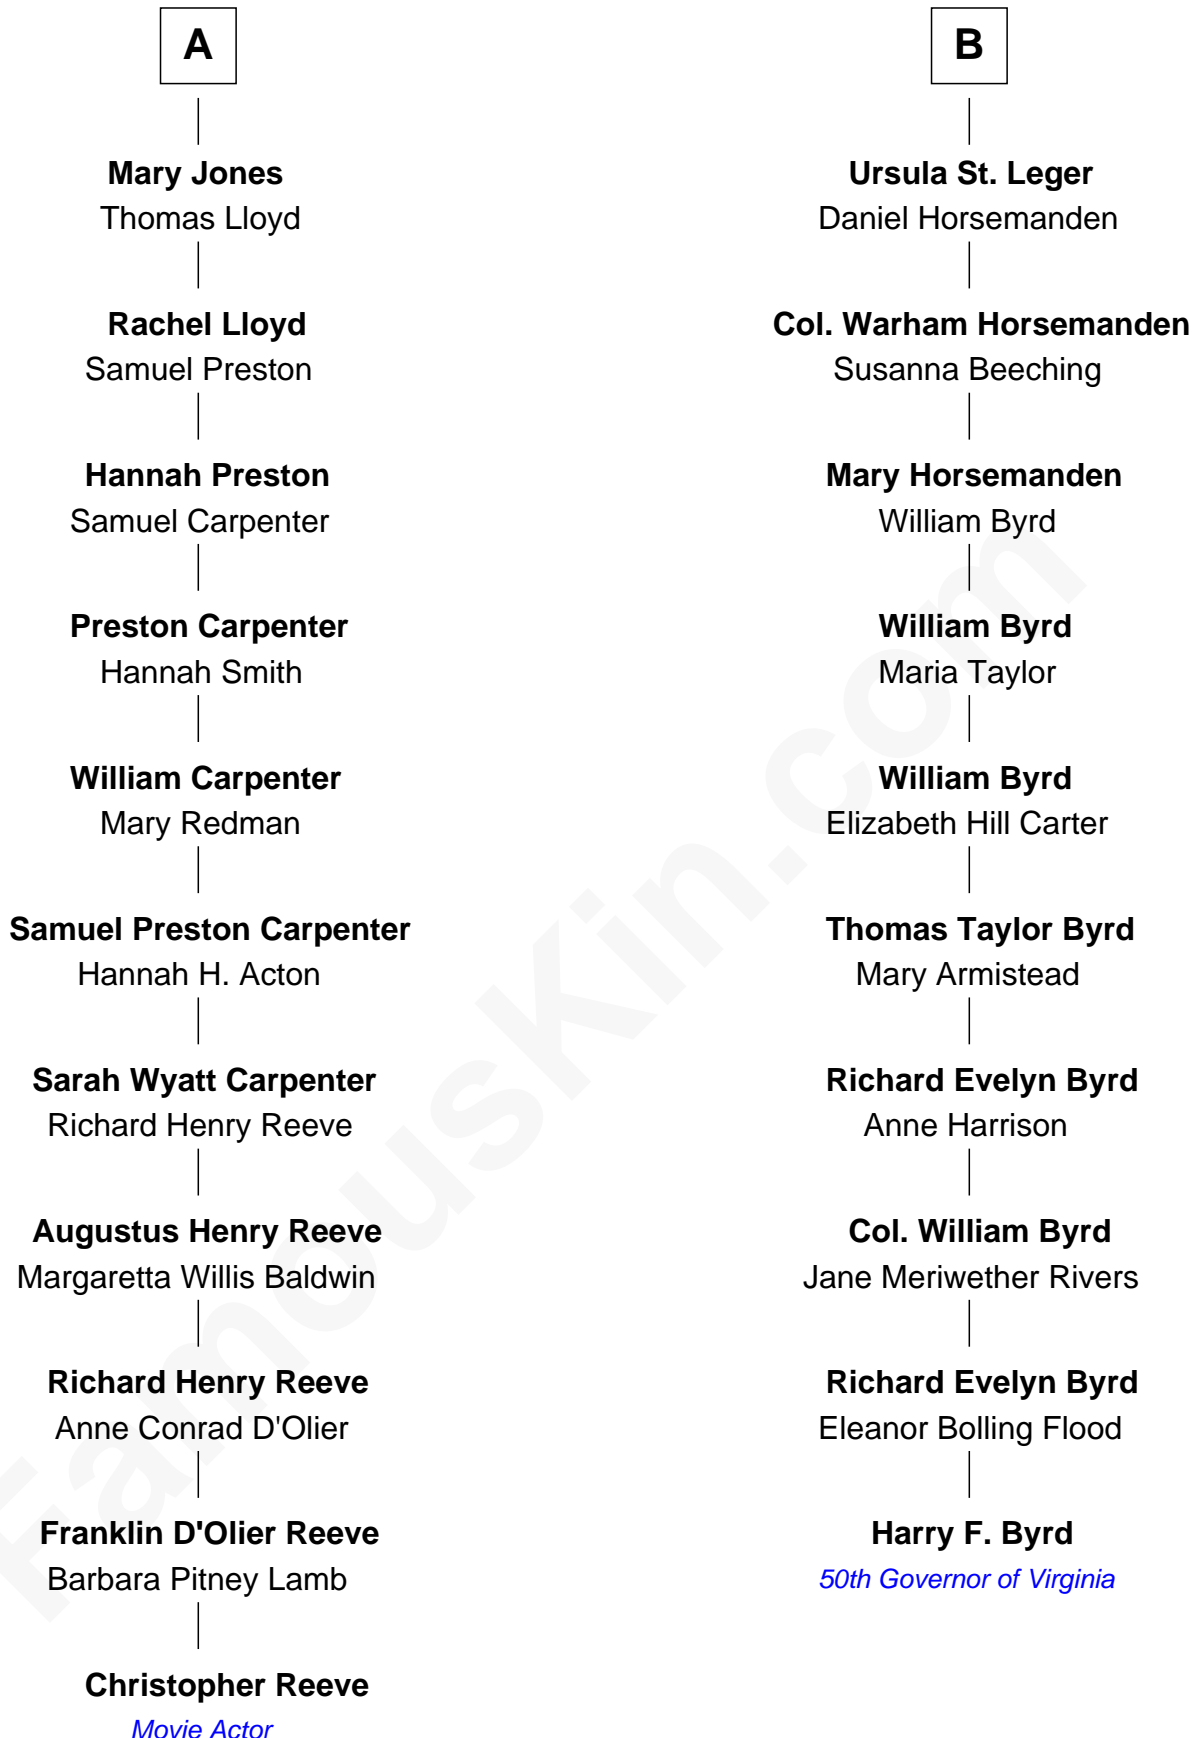

**FamousKin.com**  
**Relationship Chart of**  
**Christopher Reeve**  
*Movie Actor*

16th cousin 1 time removed of  
**Harry F. Byrd**  
*50th Governor of Virginia*

Christopher Reeve photo by [Jbfrankel](#) ([CC BY-SA 3.0](#))