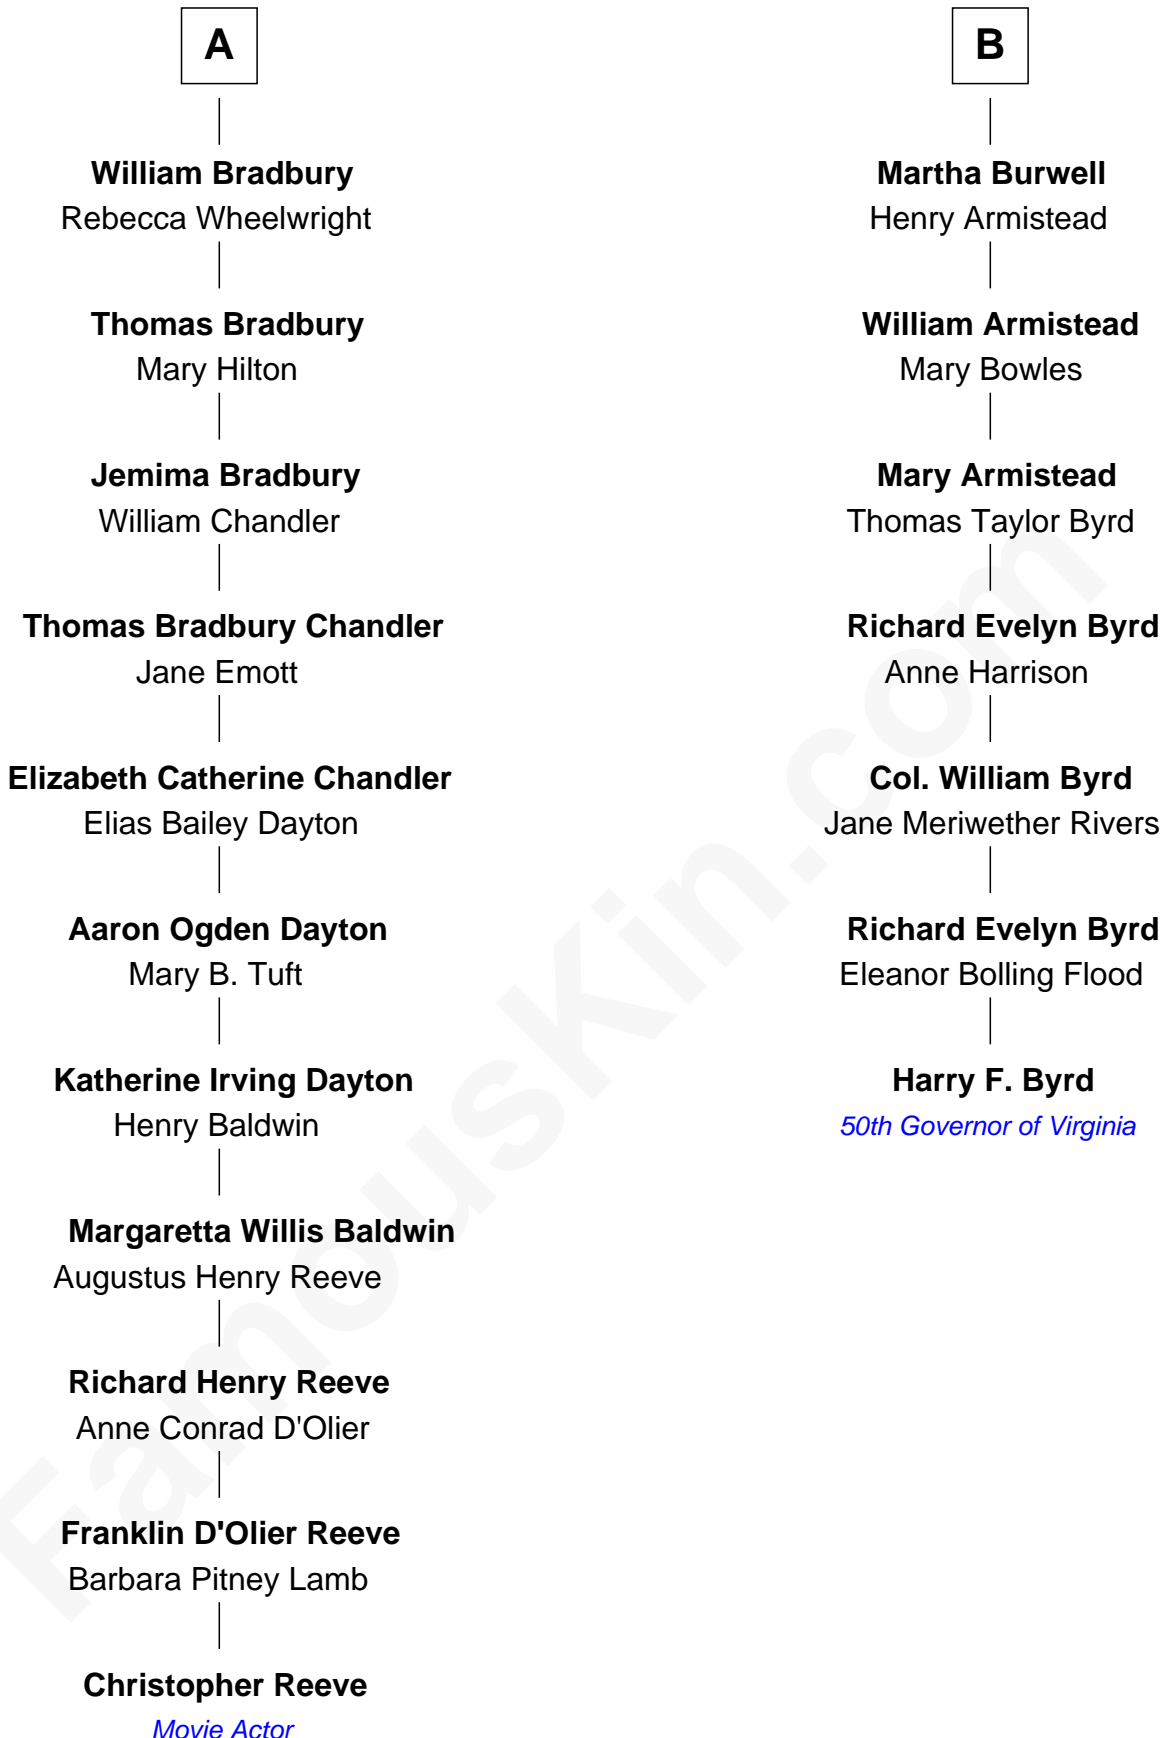

FamousKin.com
Relationship Chart of
Christopher Reeve
Movie Actor

13th cousin 4 times removed of

Harry F. Byrd
50th Governor of Virginia

Christopher Reeve photo by [Jbfrankel](#) ([CC BY-SA 3.0](#))