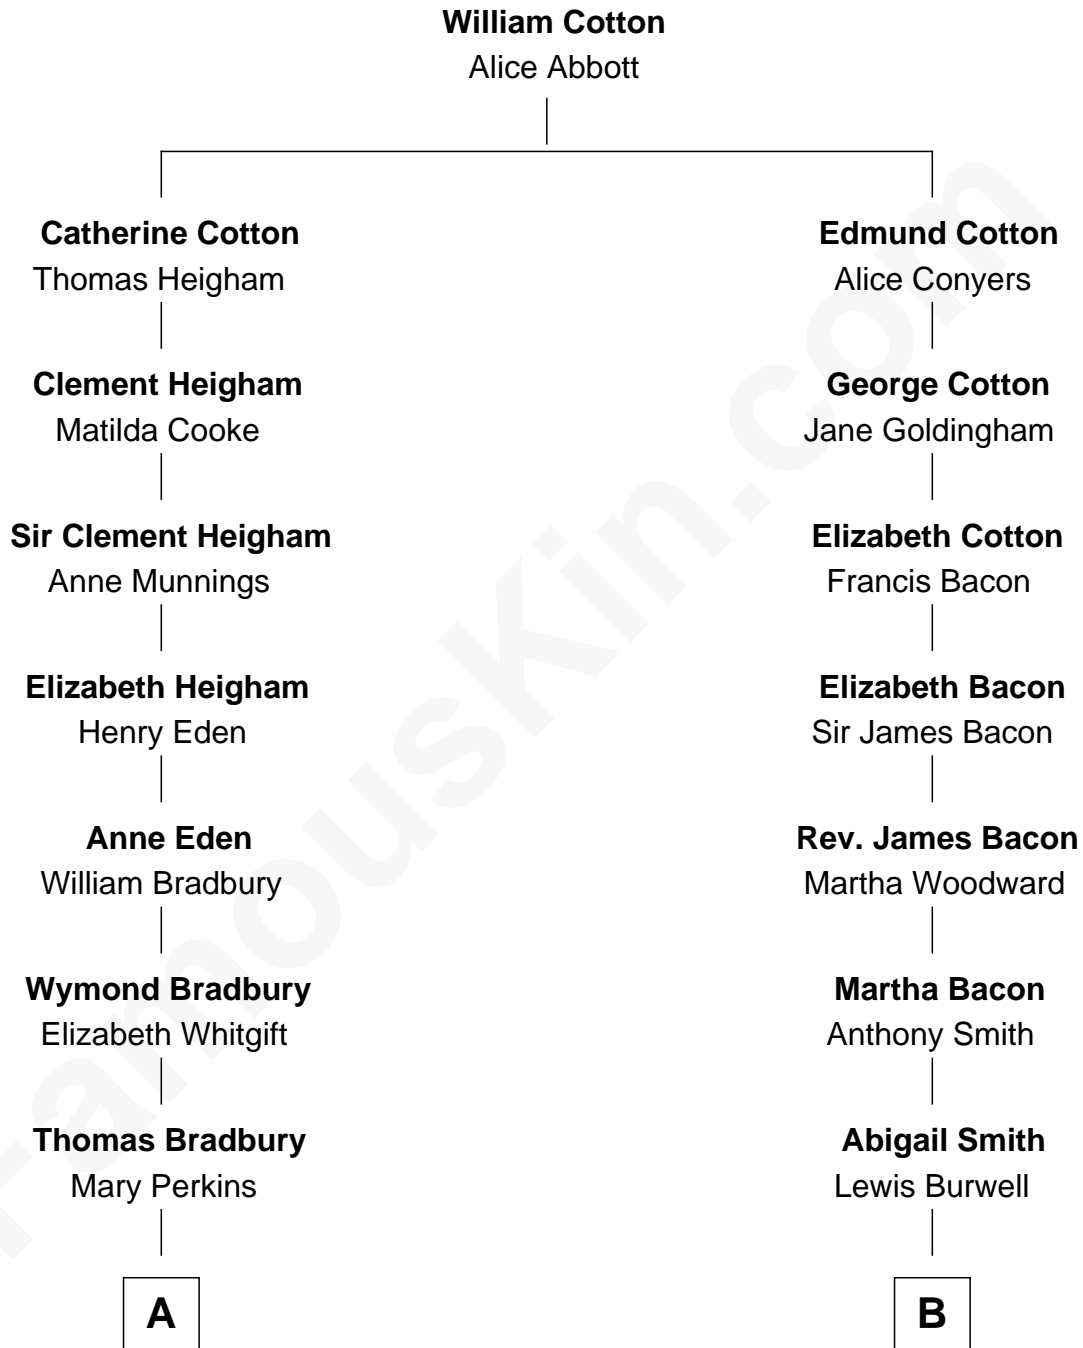

FamousKin.com
Relationship Chart of
Christopher Reeve
Movie Actor

13th cousin 4 times removed of

Harry F. Byrd
50th Governor of Virginia

Christopher Reeve photo by [Jbfrankel](#) ([CC BY-SA 3.0](#))