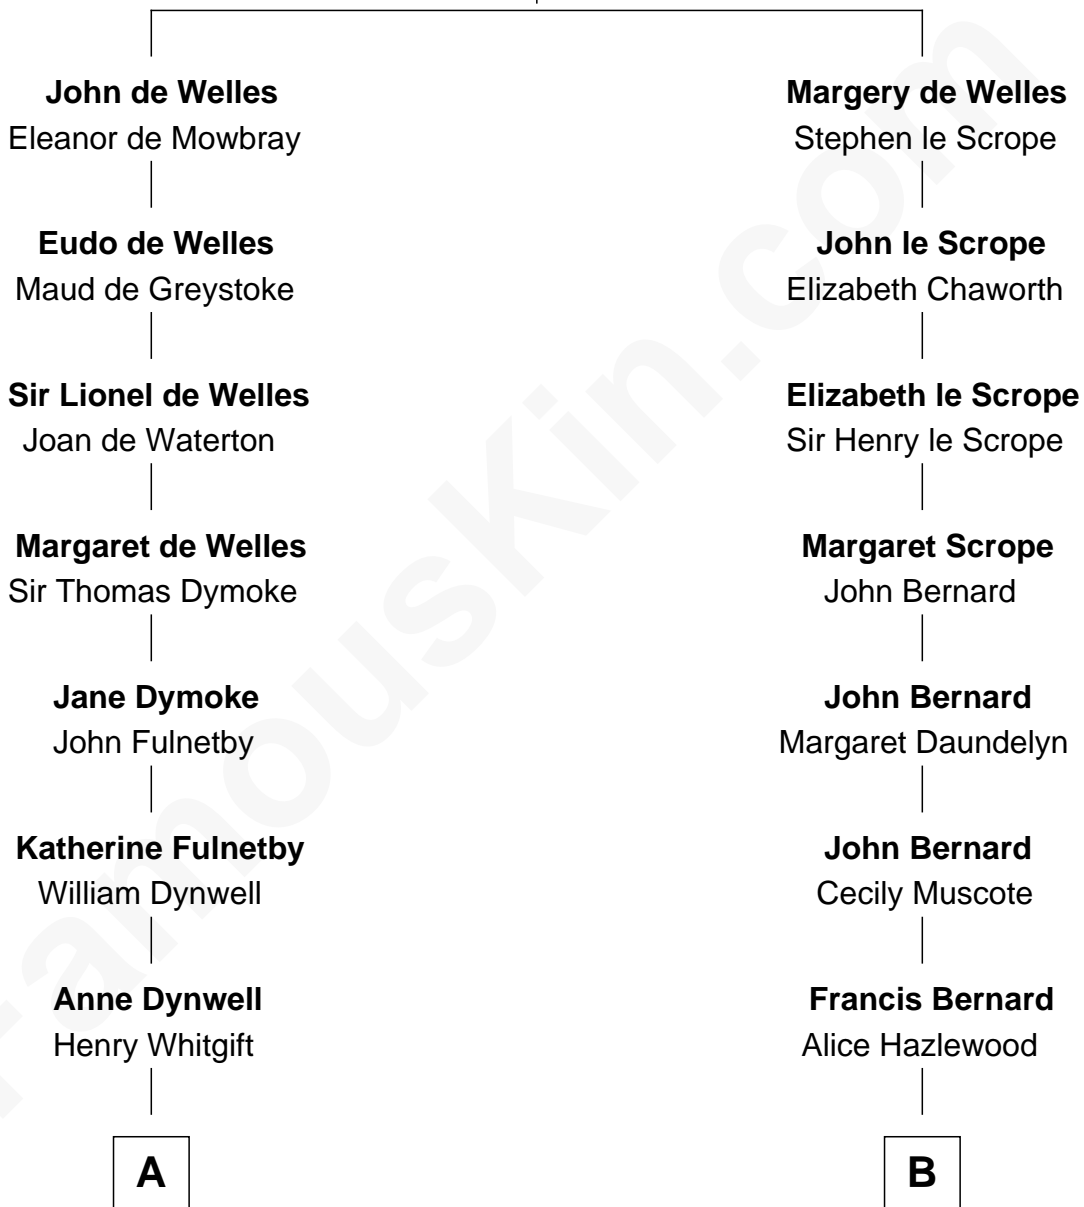

FamousKin.com
Relationship Chart of
Christopher Reeve
Movie Actor

16th cousin 4 times removed of
Harry F. Byrd
50th Governor of Virginia

John de Welles
Maud de Roos

C

—
Margaretta Willis Baldwin

Augustus Henry Reeve

—
Richard Henry Reeve

Anne Conrad D'Olier

—
Franklin D'Olier Reeve

Barbara Pitney Lamb

—
Christopher Reeve

Movie Actor

FamousKin.com