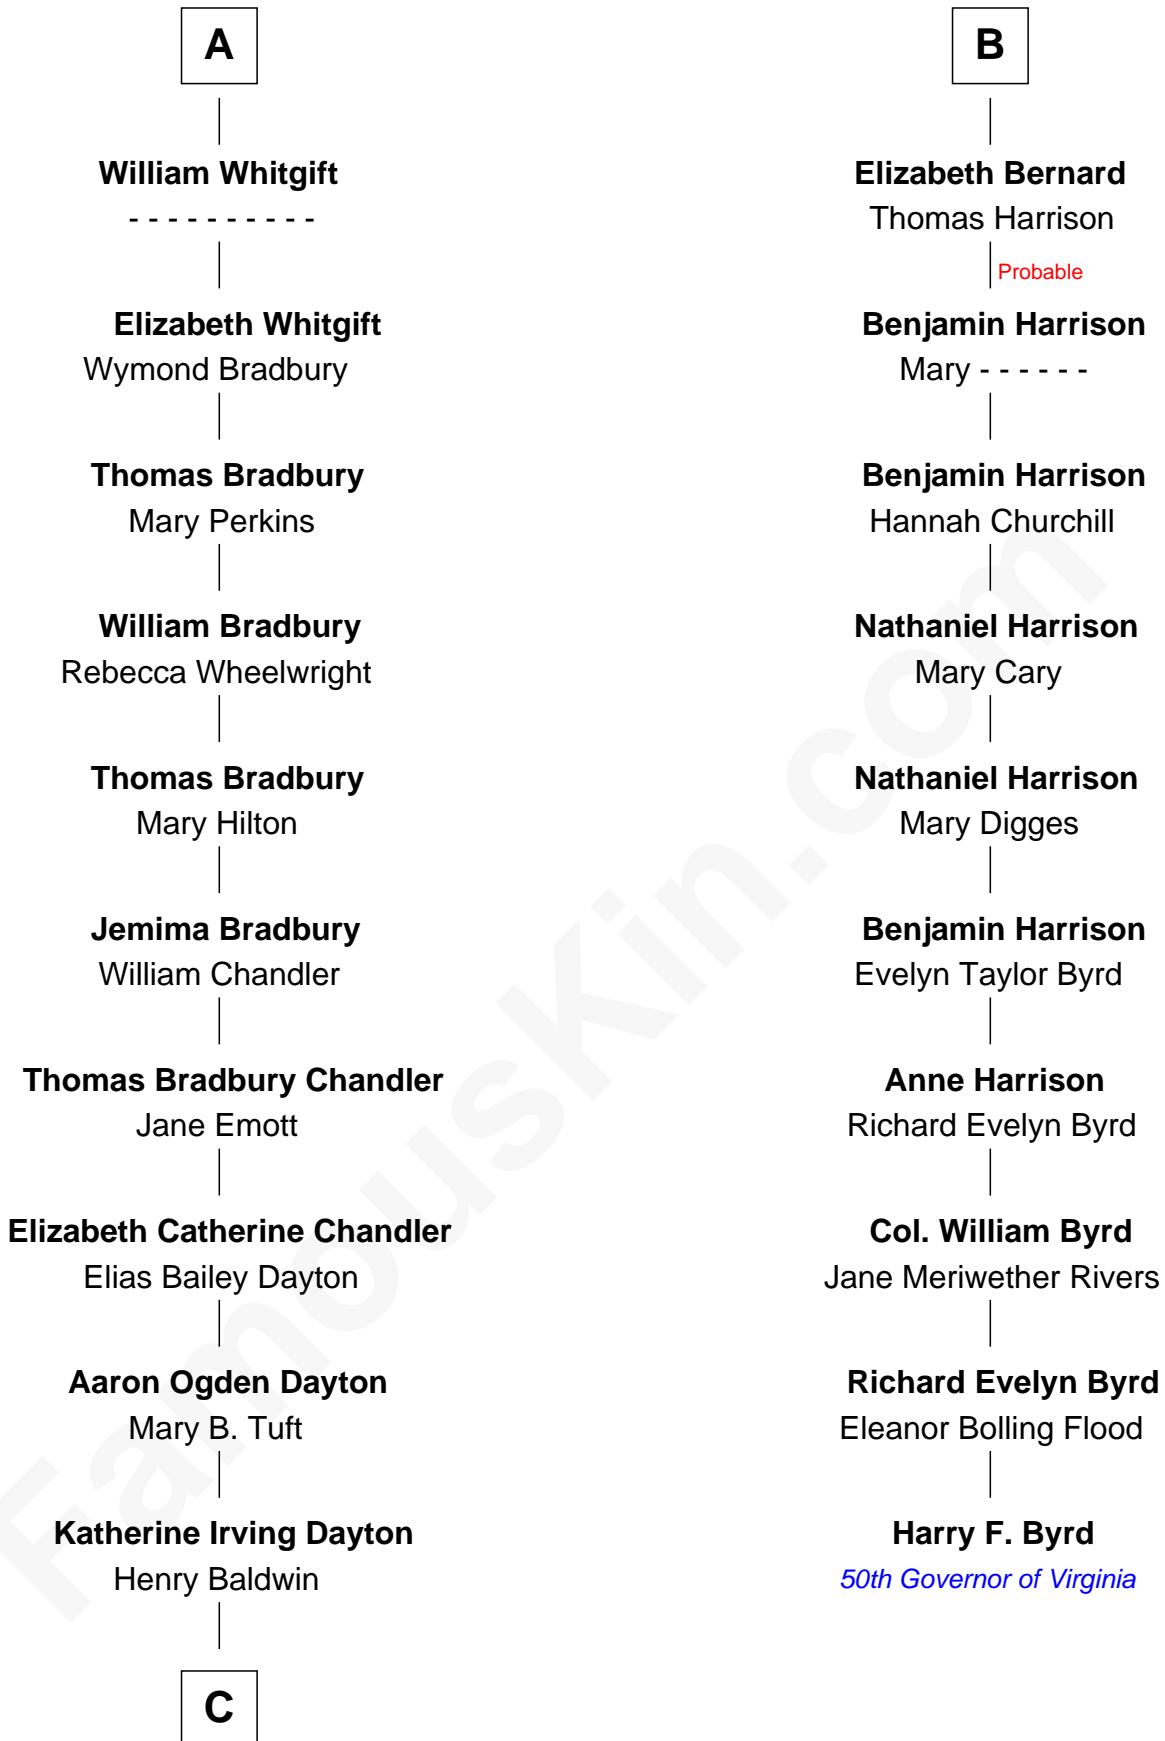

FamousKin.com
Relationship Chart of
Christopher Reeve
Movie Actor

16th cousin 4 times removed of
Harry F. Byrd
50th Governor of Virginia

John de Welles
Maud de Roos

C

—
Margaretta Willis Baldwin

Augustus Henry Reeve

—
Richard Henry Reeve

Anne Conrad D'Olier

—
Franklin D'Olier Reeve

Barbara Pitney Lamb

—
Christopher Reeve

Movie Actor

FamousKin.com