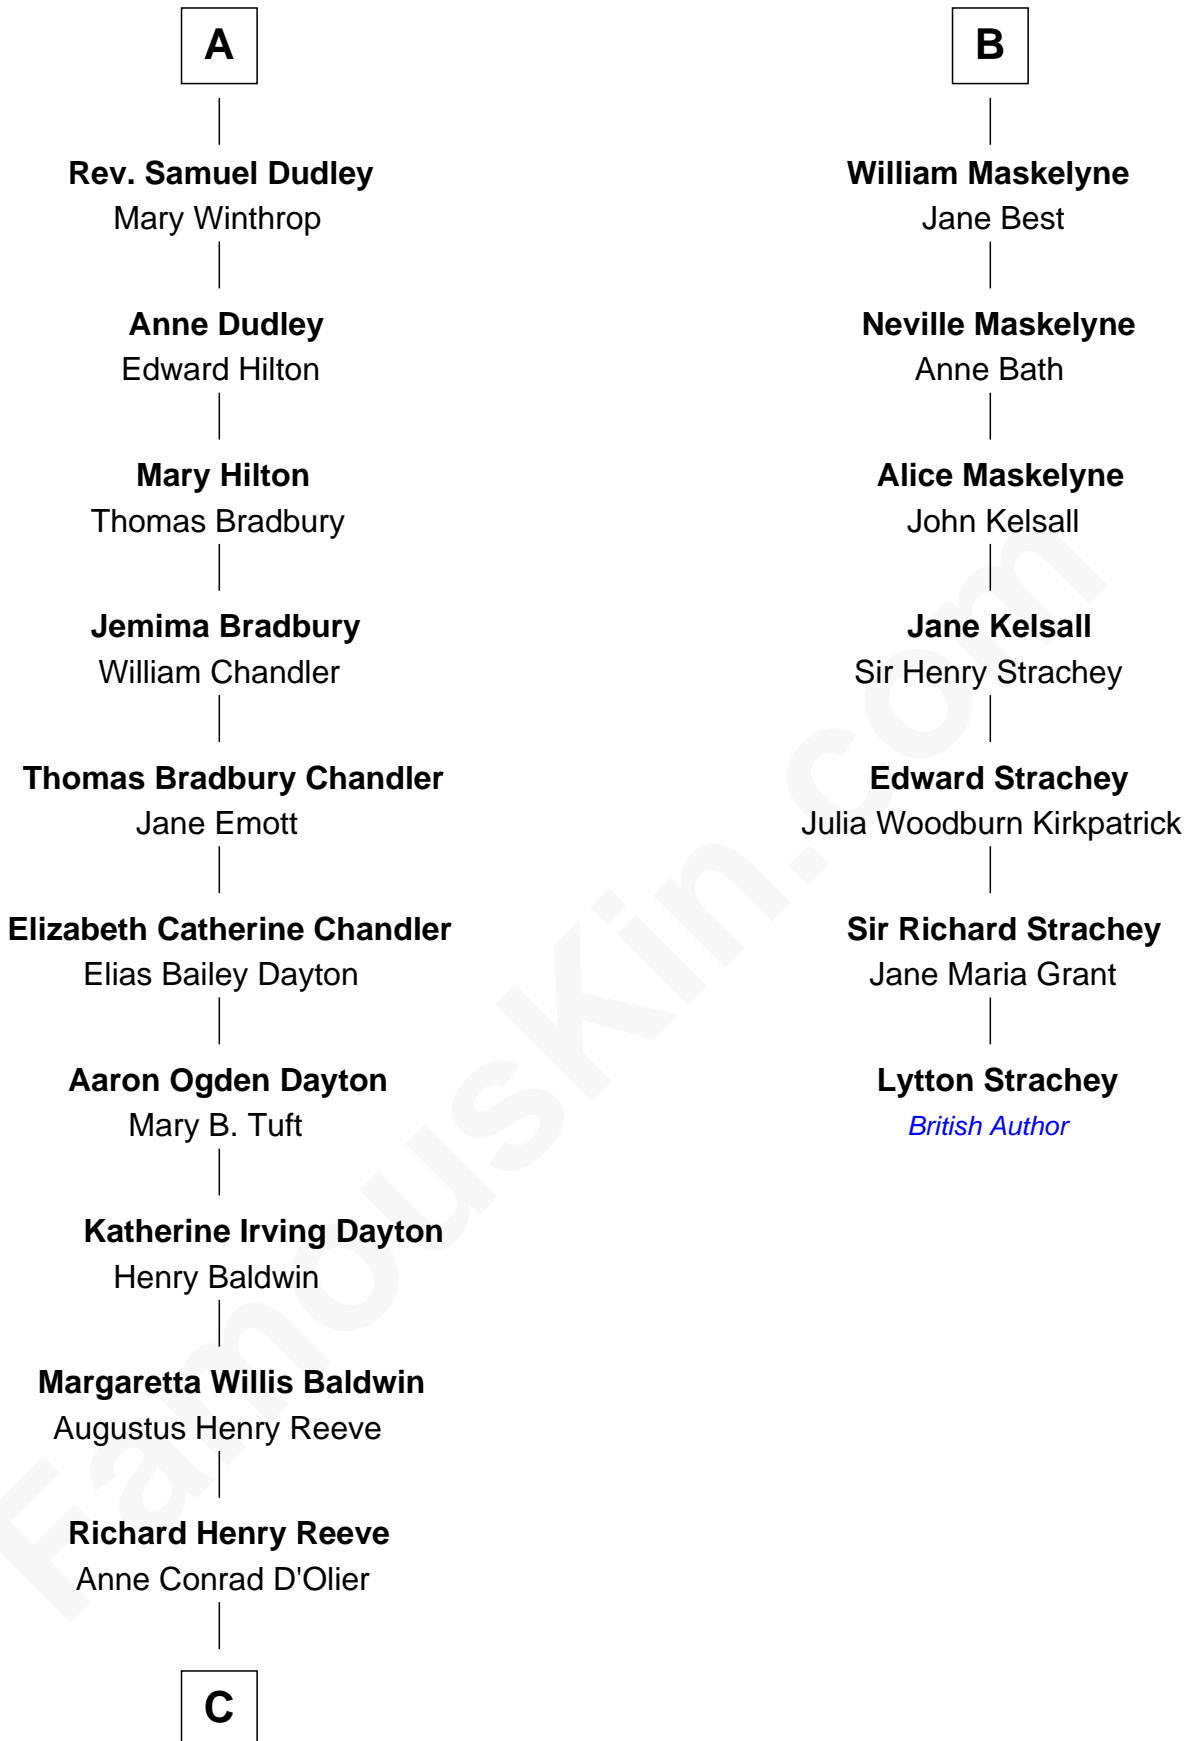

FamousKin.com
Relationship Chart of
Christopher Reeve
Movie Actor

13th cousin 5 times removed of

Lytton Strachey
Author and Co-Founder of Bloomsbury Group

C

Franklin D'Olier Reeve

Barbara Pitney Lamb

Christopher Reeve

Movie Actor

FamousKin.com