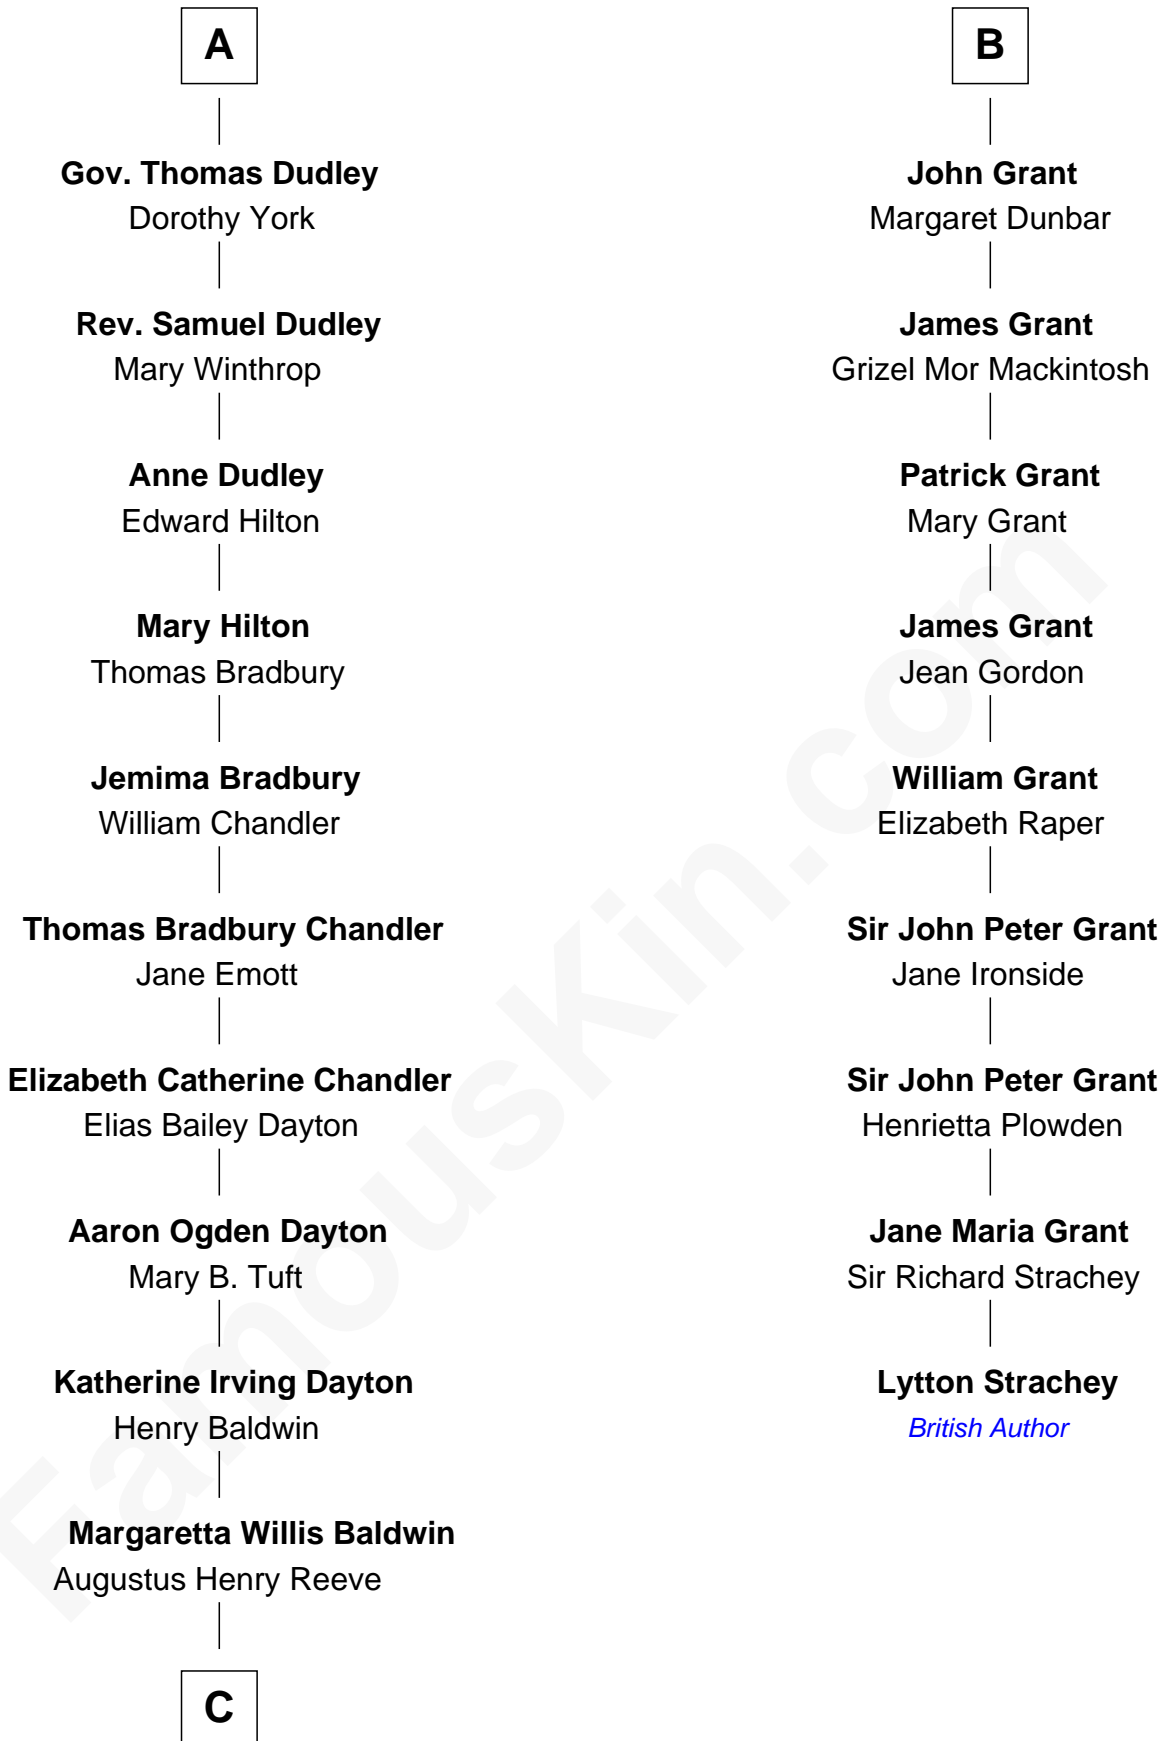

FamousKin.com
Relationship Chart of
Christopher Reeve
Movie Actor

15th cousin 4 times removed of

Lytton Strachey
Author and Co-Founder of Bloomsbury Group

Sir Thomas de Holand
 Alice Fitzalan

C

Richard Henry Reeve

Anne Conrad D'Olier

Franklin D'Olier Reeve

Barbara Pitney Lamb

Christopher Reeve

Movie Actor

FamousKin.com