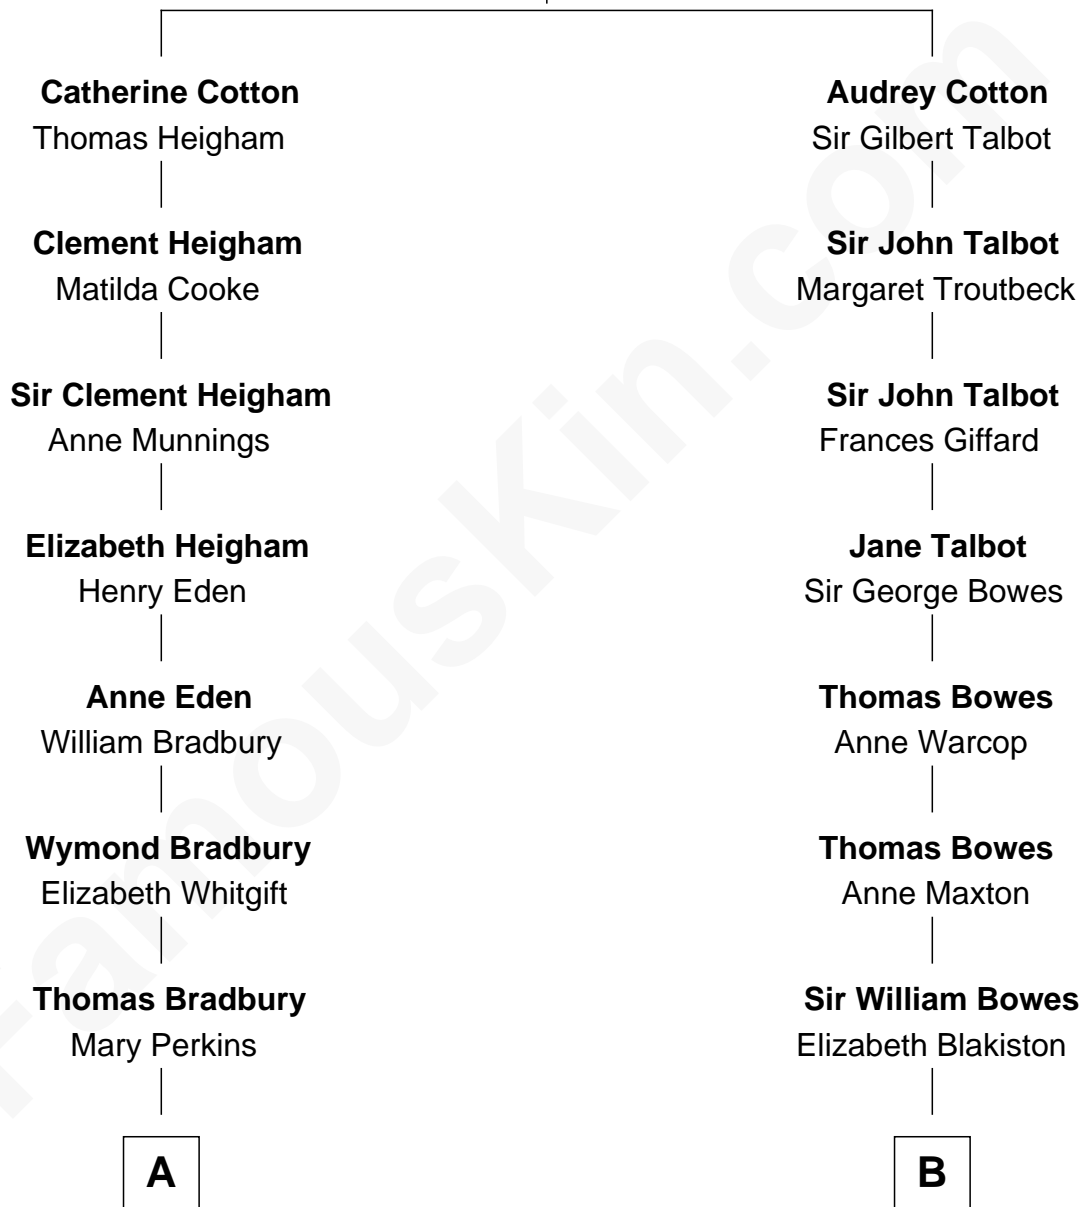

# FamousKin.com Relationship Chart of

**Christopher Reeve**

*Movie Actor*

17th cousin of

**Sarah Ferguson**

*Duchess of York*

**William Cotton**

Alice Abbott