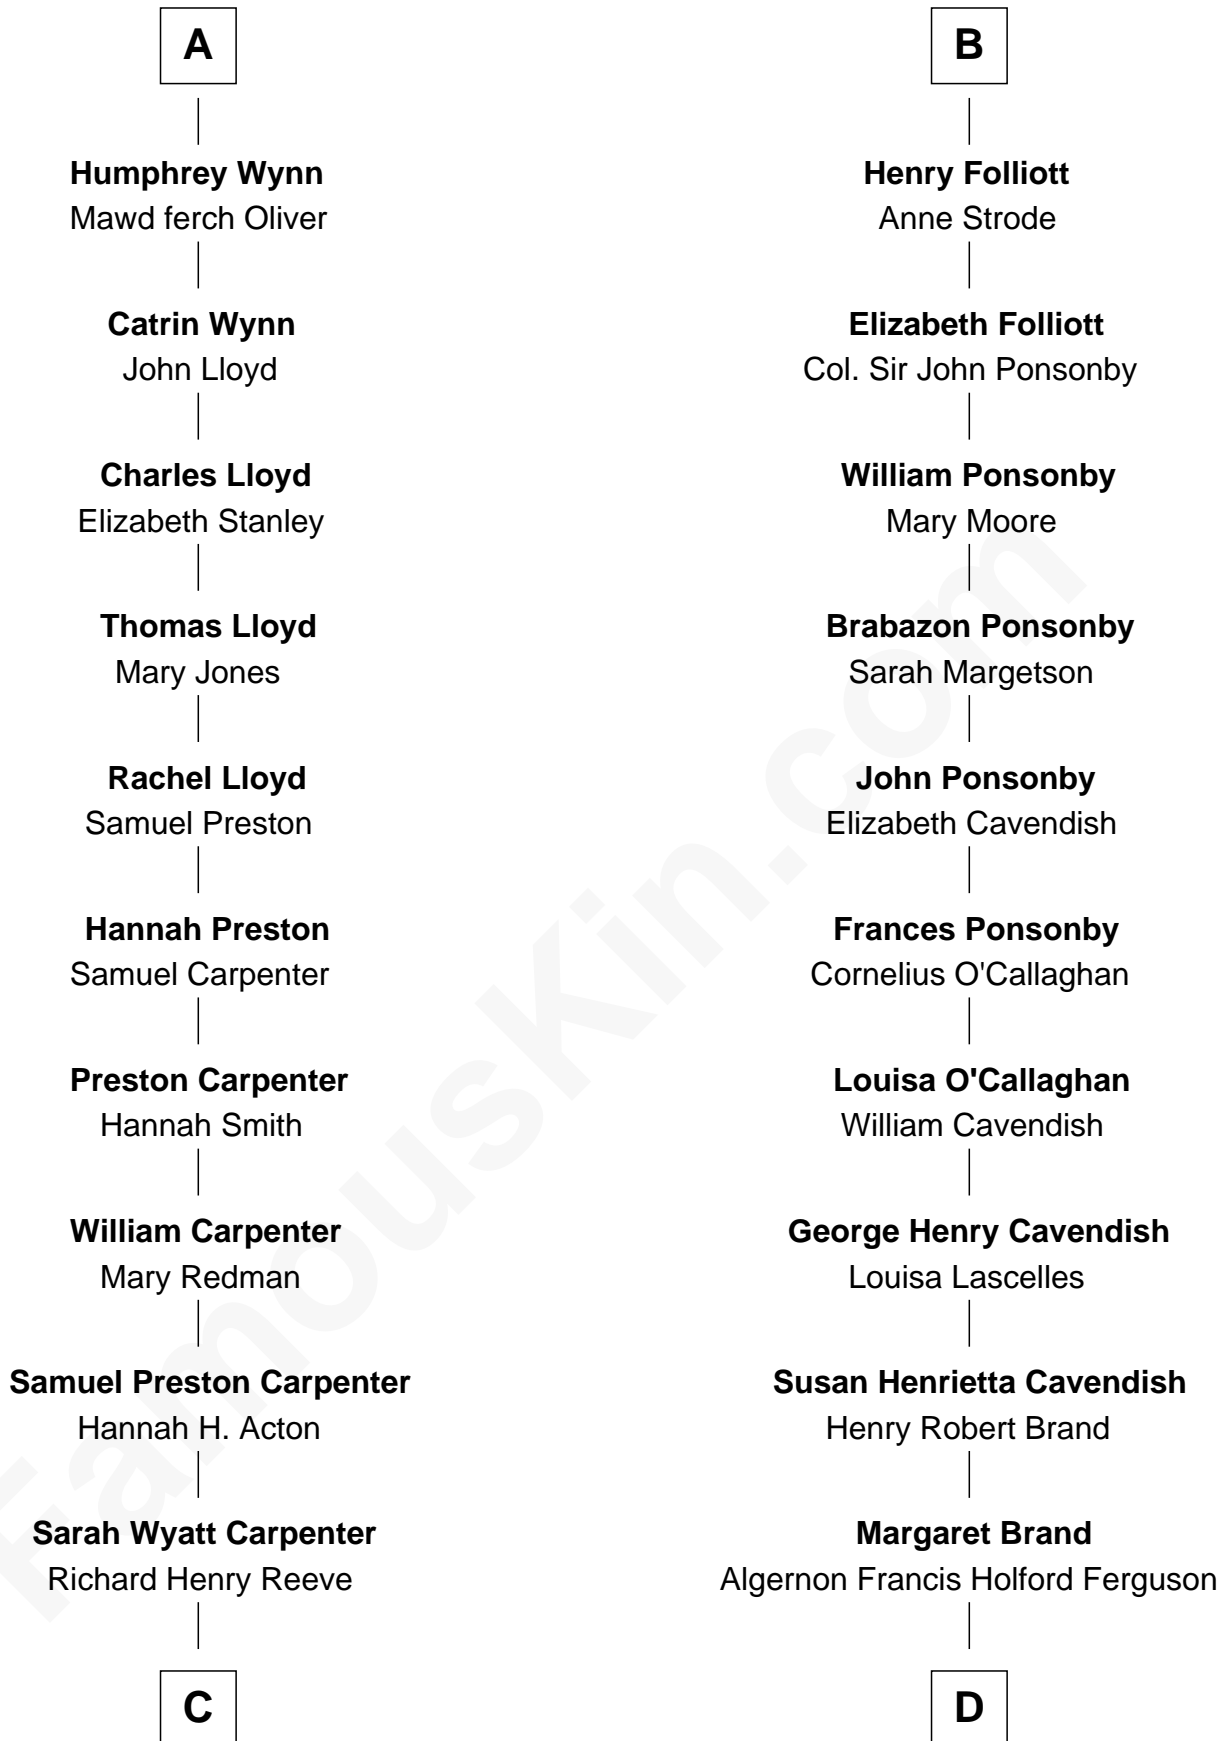

FamousKin.com
Relationship Chart of
Christopher Reeve
Movie Actor

19th cousin 1 time removed of
Sarah Ferguson
Duchess of York

C

Augustus Henry Reeve
Margaretta Willis Baldwin

Richard Henry Reeve
Anne Conrad D'Olier