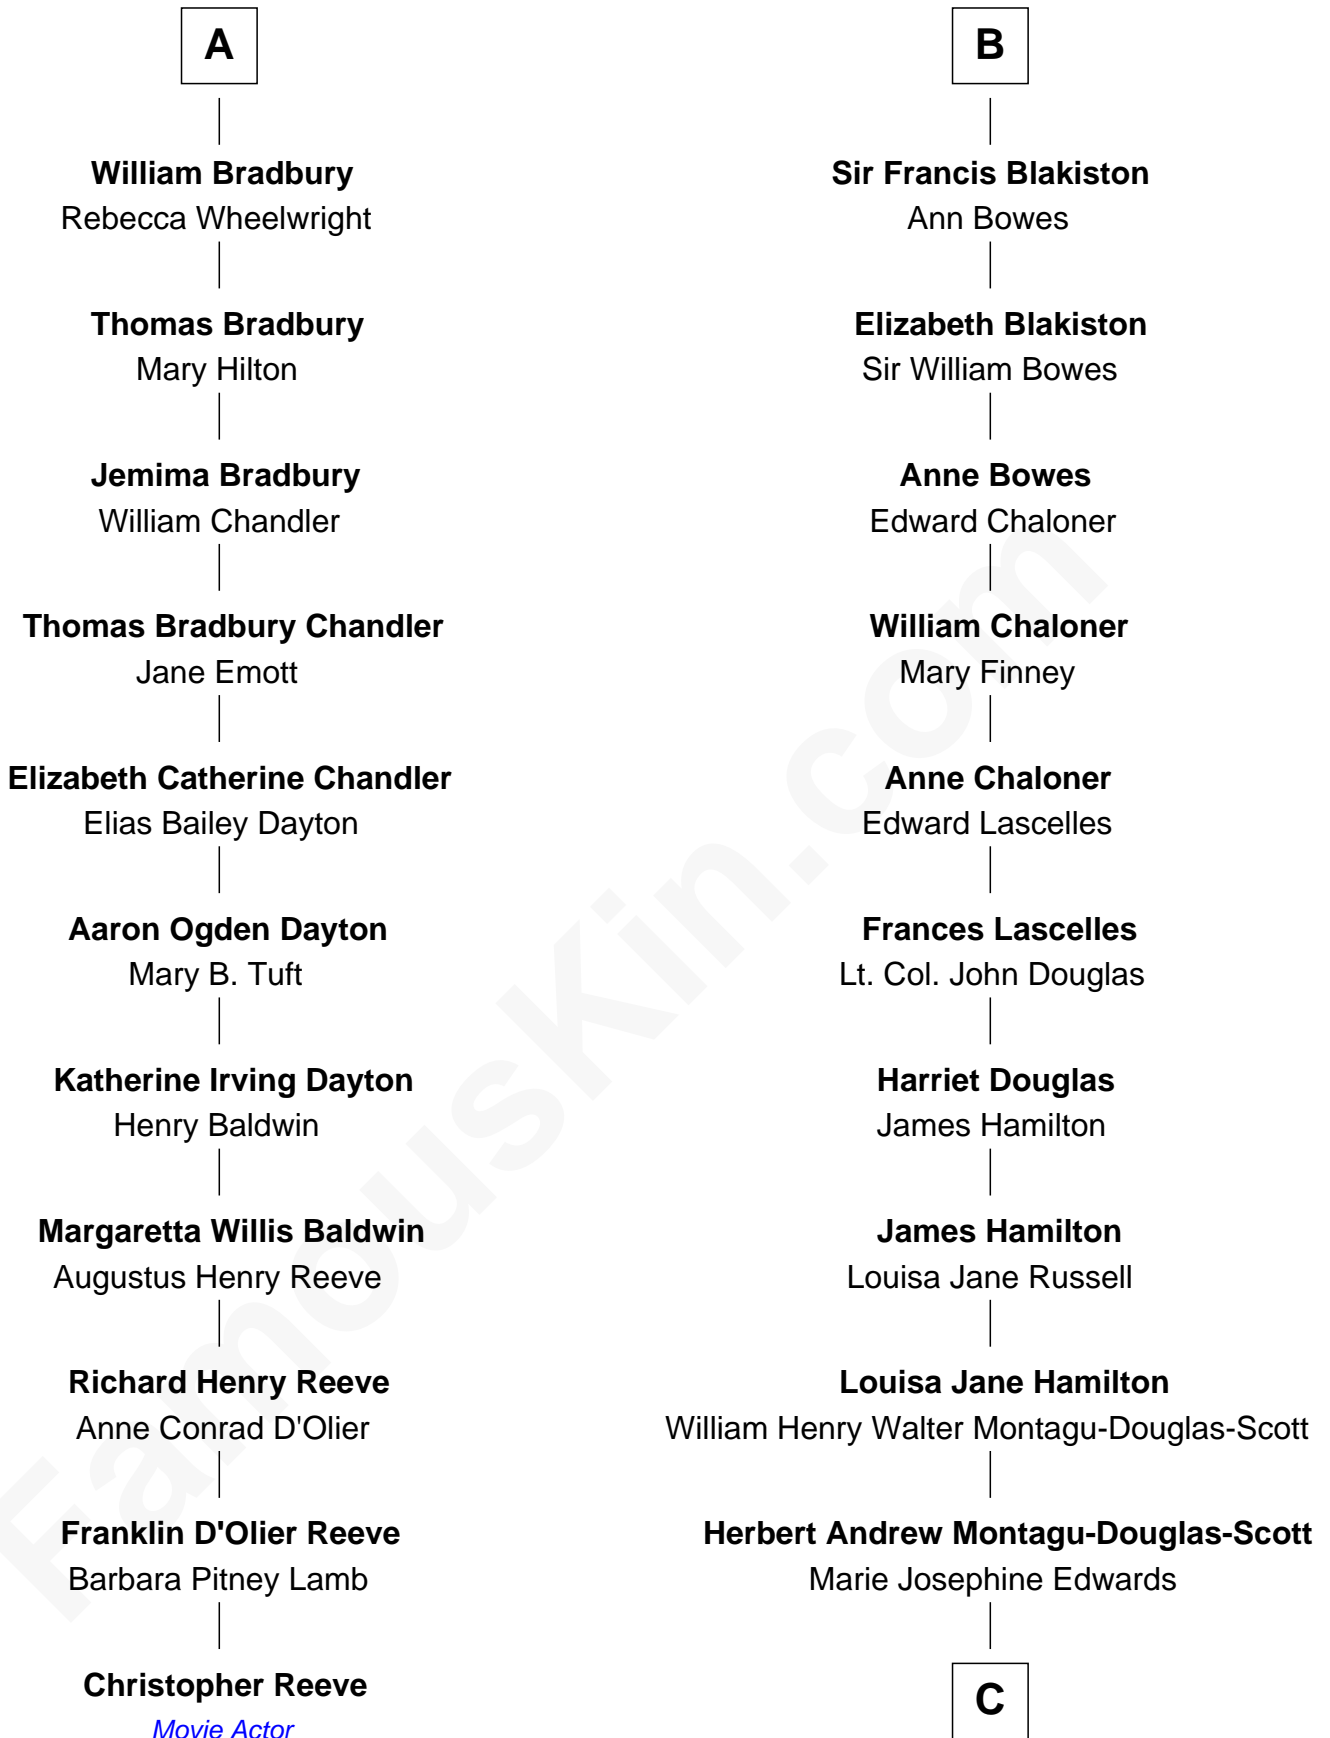

FamousKin.com
Relationship Chart of
Christopher Reeve
Movie Actor

17th cousin 2 times removed of
Sarah Ferguson
Duchess of York

Sir Lionel de Welles
 Joan de Waterton

C

Marian Louisa Montagu-Douglas-Scott

Andrew Henry Ferguson

Ronald Ivor Ferguson

Susan Mary Wright

Sarah Ferguson

Duchess of York

FamousKin.com