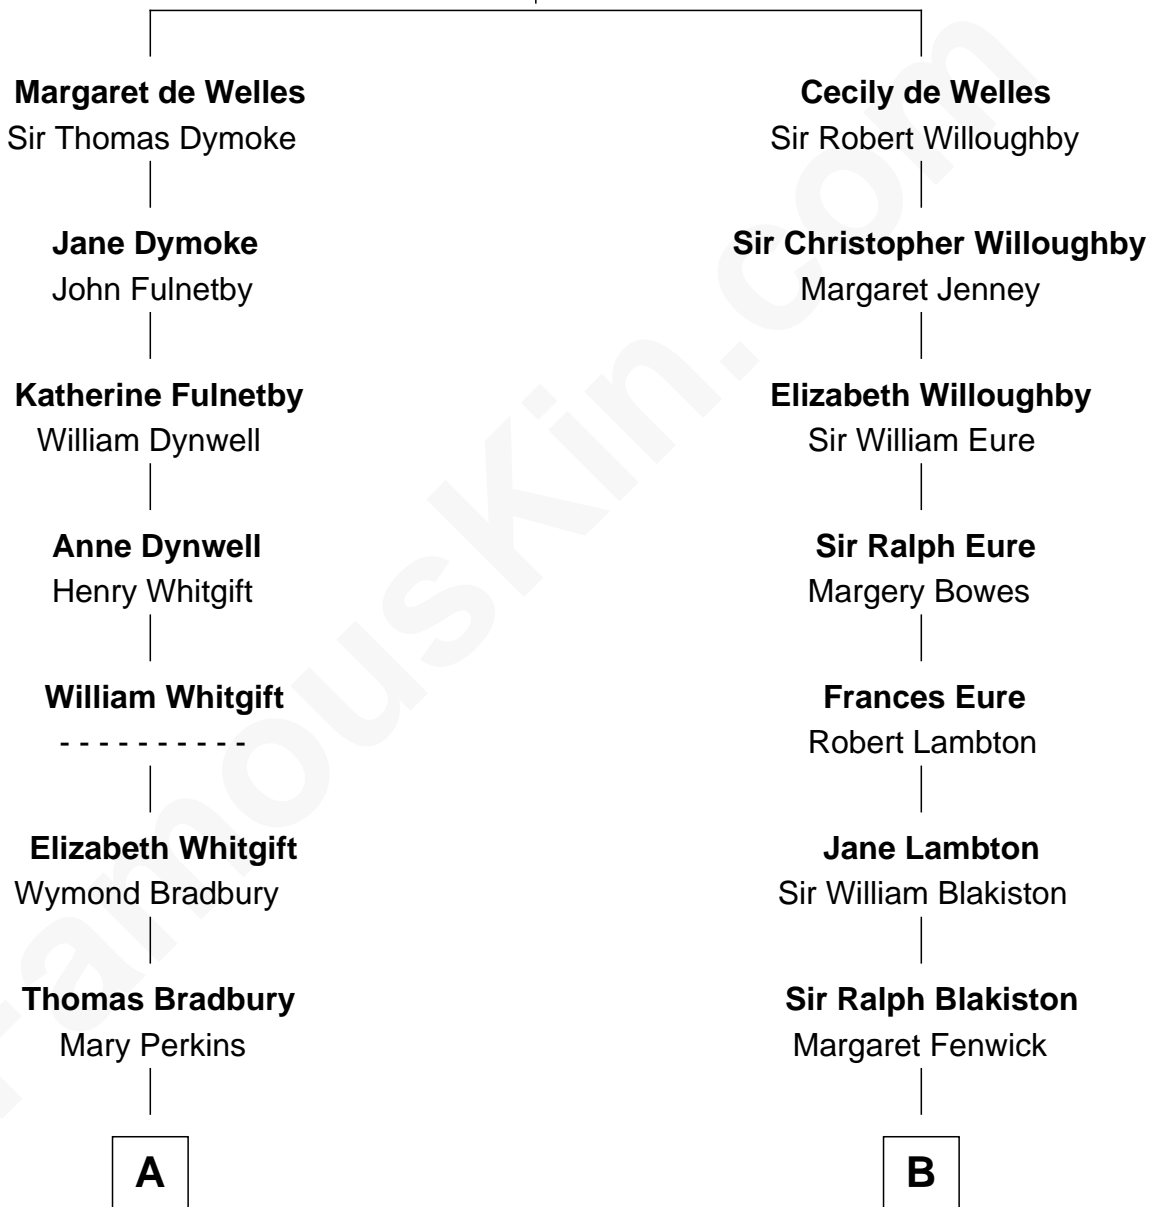

FamousKin.com
Relationship Chart of
Christopher Reeve
Movie Actor

17th cousin 2 times removed of
Sarah Ferguson
Duchess of York

Sir Lionel de Welles
 Joan de Waterton

C

Marian Louisa Montagu-Douglas-Scott

Andrew Henry Ferguson

Ronald Ivor Ferguson

Susan Mary Wright

Sarah Ferguson

Duchess of York

FamousKin.com