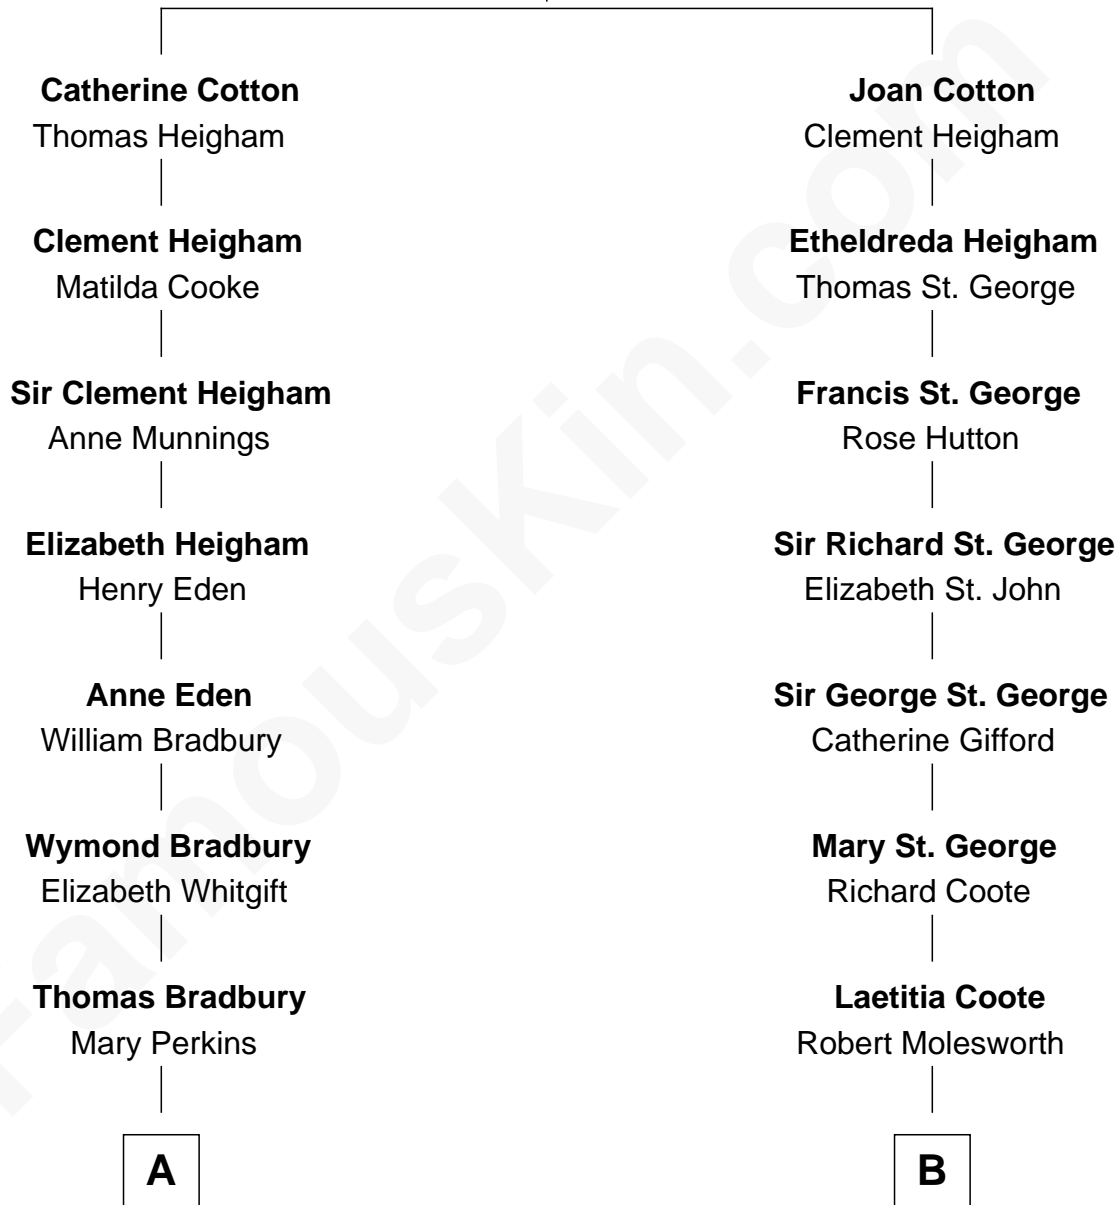

**FamousKin.com**  
**Relationship Chart of**  
**Christopher Reeve**  
*Movie Actor*

12th cousin 5 times removed of  
**Joan Fontaine**  
*Movie Actress*

**William Cotton**  
 Alice Abbott

Christopher Reeve photo by [Jbfrankel](#) [\(CC BY-SA 3.0\)](#)