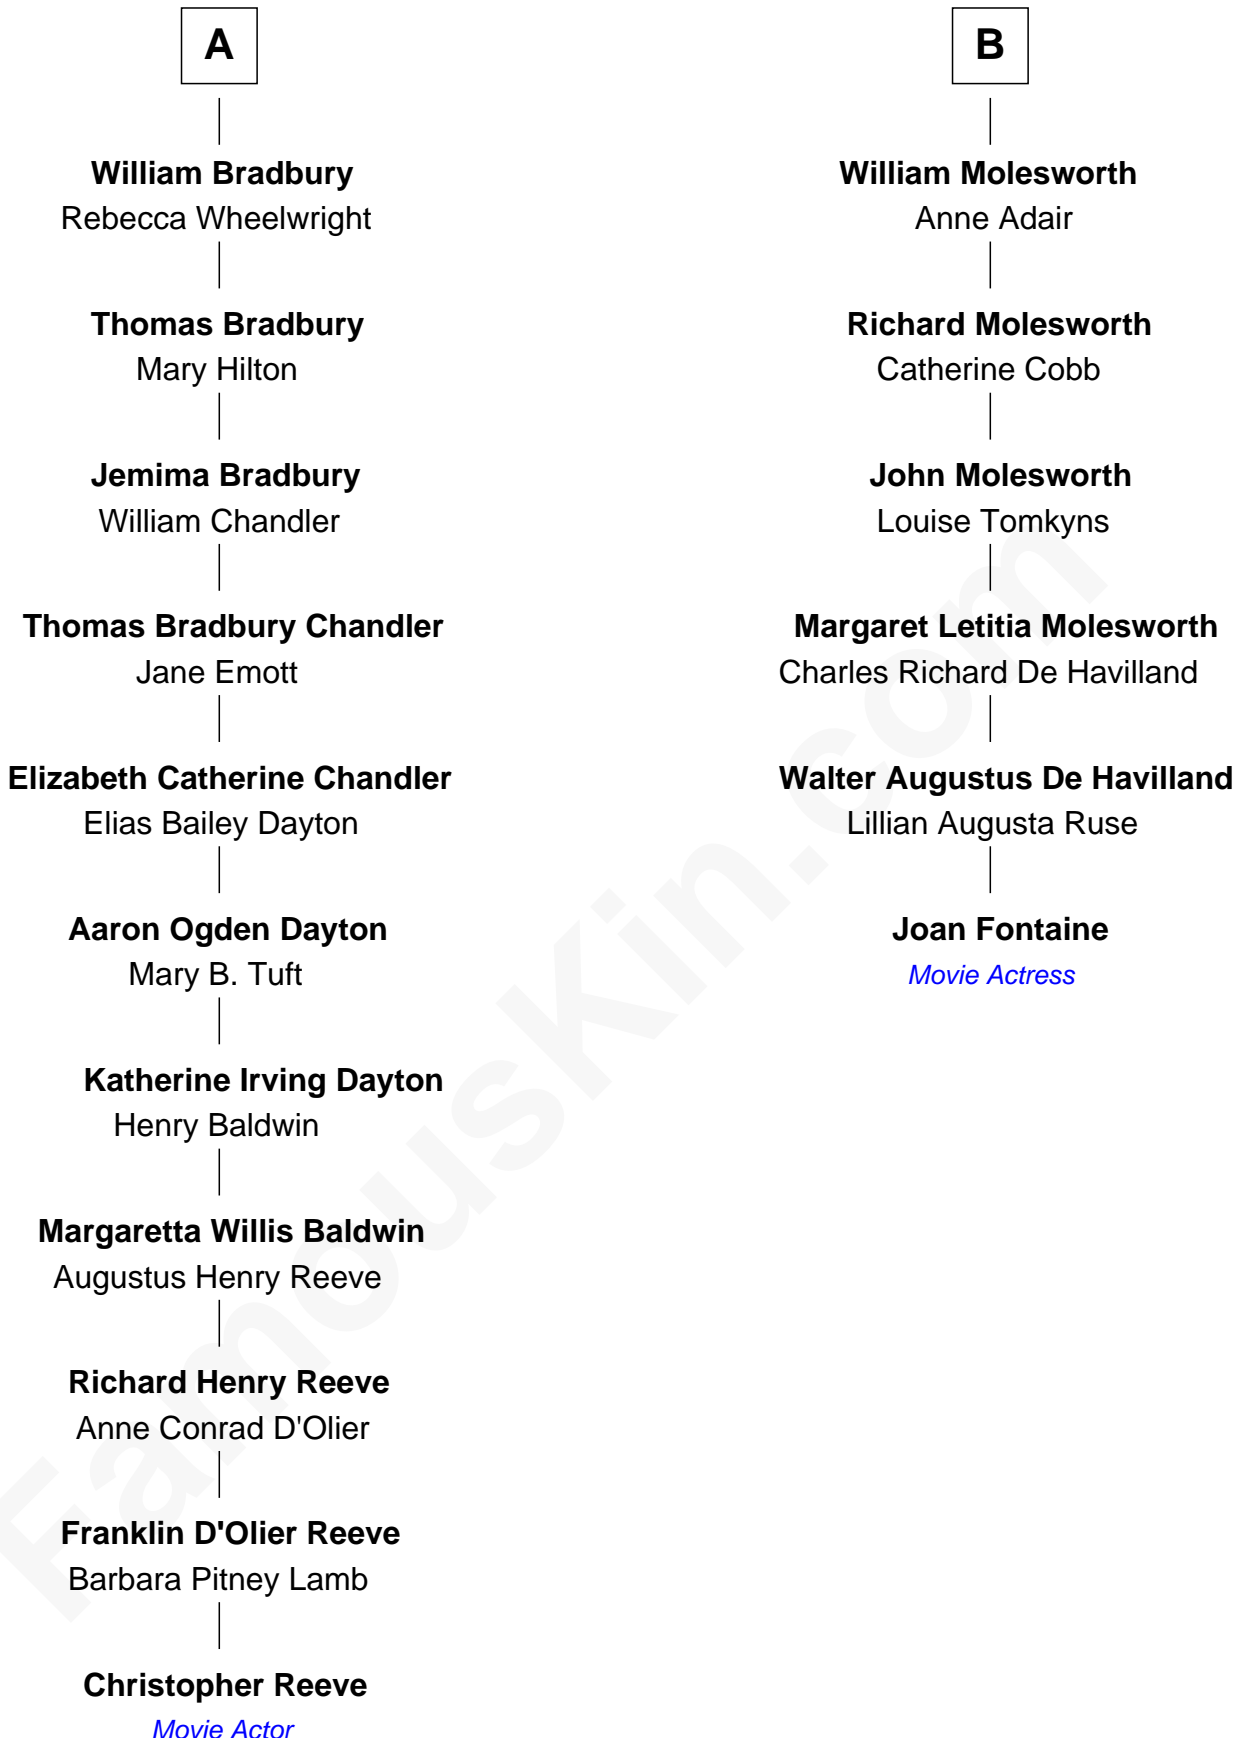

**FamousKin.com**  
**Relationship Chart of**  
**Christopher Reeve**  
*Movie Actor*

12th cousin 5 times removed of  
**Joan Fontaine**  
*Movie Actress*

**William Cotton**  
 Alice Abbott

Christopher Reeve photo by [Jbfrankel](#) [\(CC BY-SA 3.0\)](#)