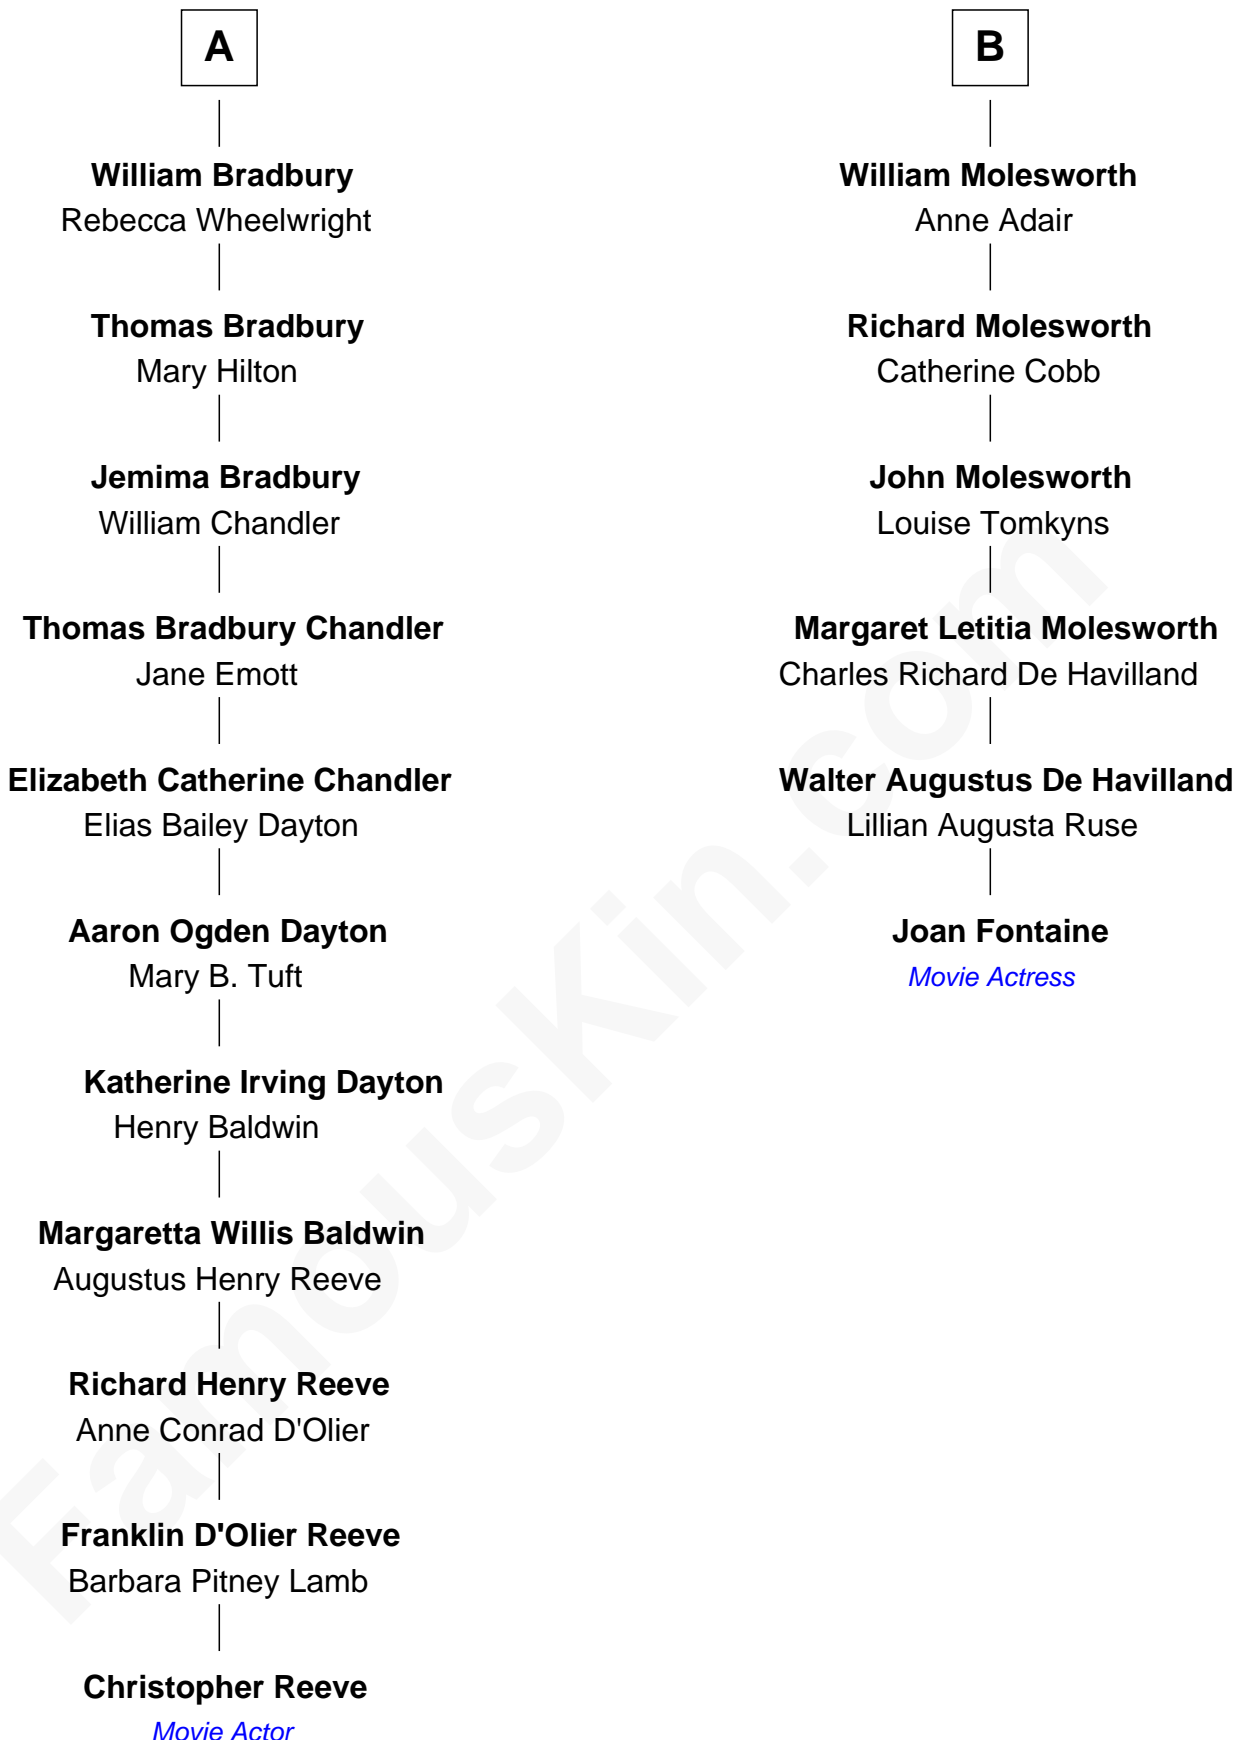

**FamousKin.com**  
**Relationship Chart of**  
**Christopher Reeve**  
*Movie Actor*

12th cousin 5 times removed of  
**Joan Fontaine**  
*Movie Actress*

**Thomas Heigham**  
 Isabell Franceys

Christopher Reeve photo by [Jbfrankel](#) ([CC BY-SA 3.0](#))