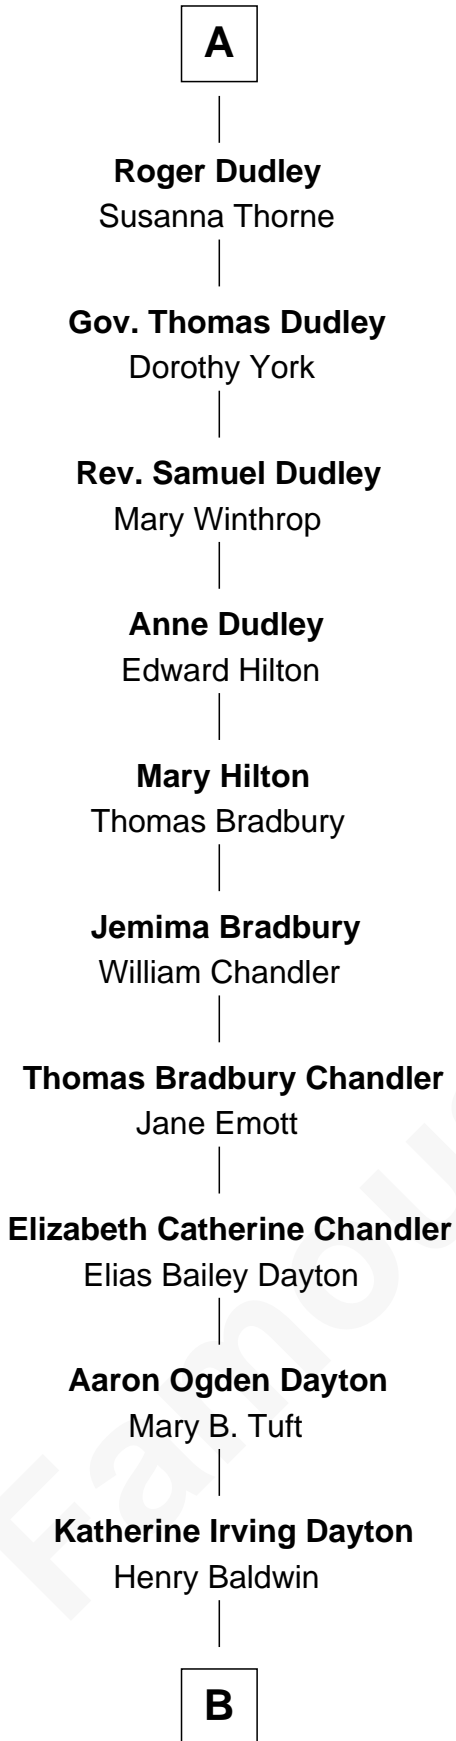

**FamousKin.com**  
**Relationship Chart of**  
**Christopher Reeve**  
*Movie Actor*

4th cousin 16 times removed of  
**King Ferdinand II of Aragon**  
*1st King of a united Spain*

**Diego Gomez de Toledo**  
 Inez Alfonsa de Ayala

**B**

—  
**Margaretta Willis Baldwin**

Augustus Henry Reeve

—  
**Richard Henry Reeve**

Anne Conrad D'Olier

—  
**Franklin D'Olier Reeve**

Barbara Pitney Lamb

—  
**Christopher Reeve**