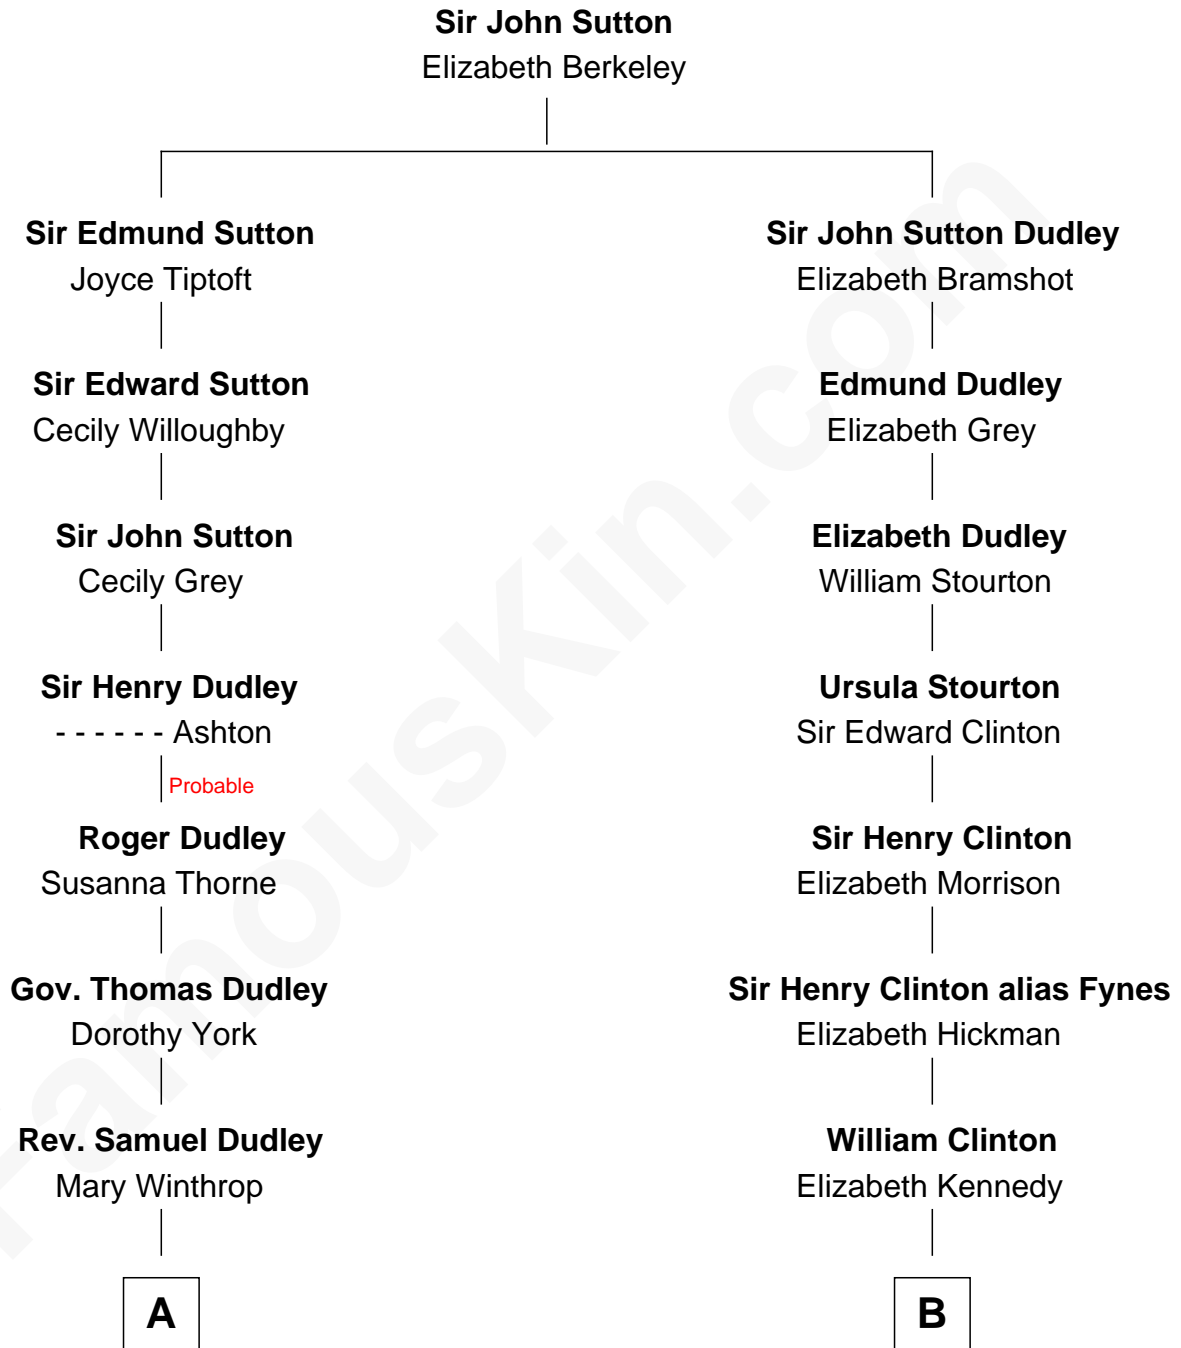

FamousKin.com
Relationship Chart of
Christopher Reeve
Movie Actor

9th cousin 8 times removed of
George Clinton
4th U.S. Vice President

Christopher Reeve photo by [Jbfrankel](#) [\(CC BY-SA 3.0\)](#)