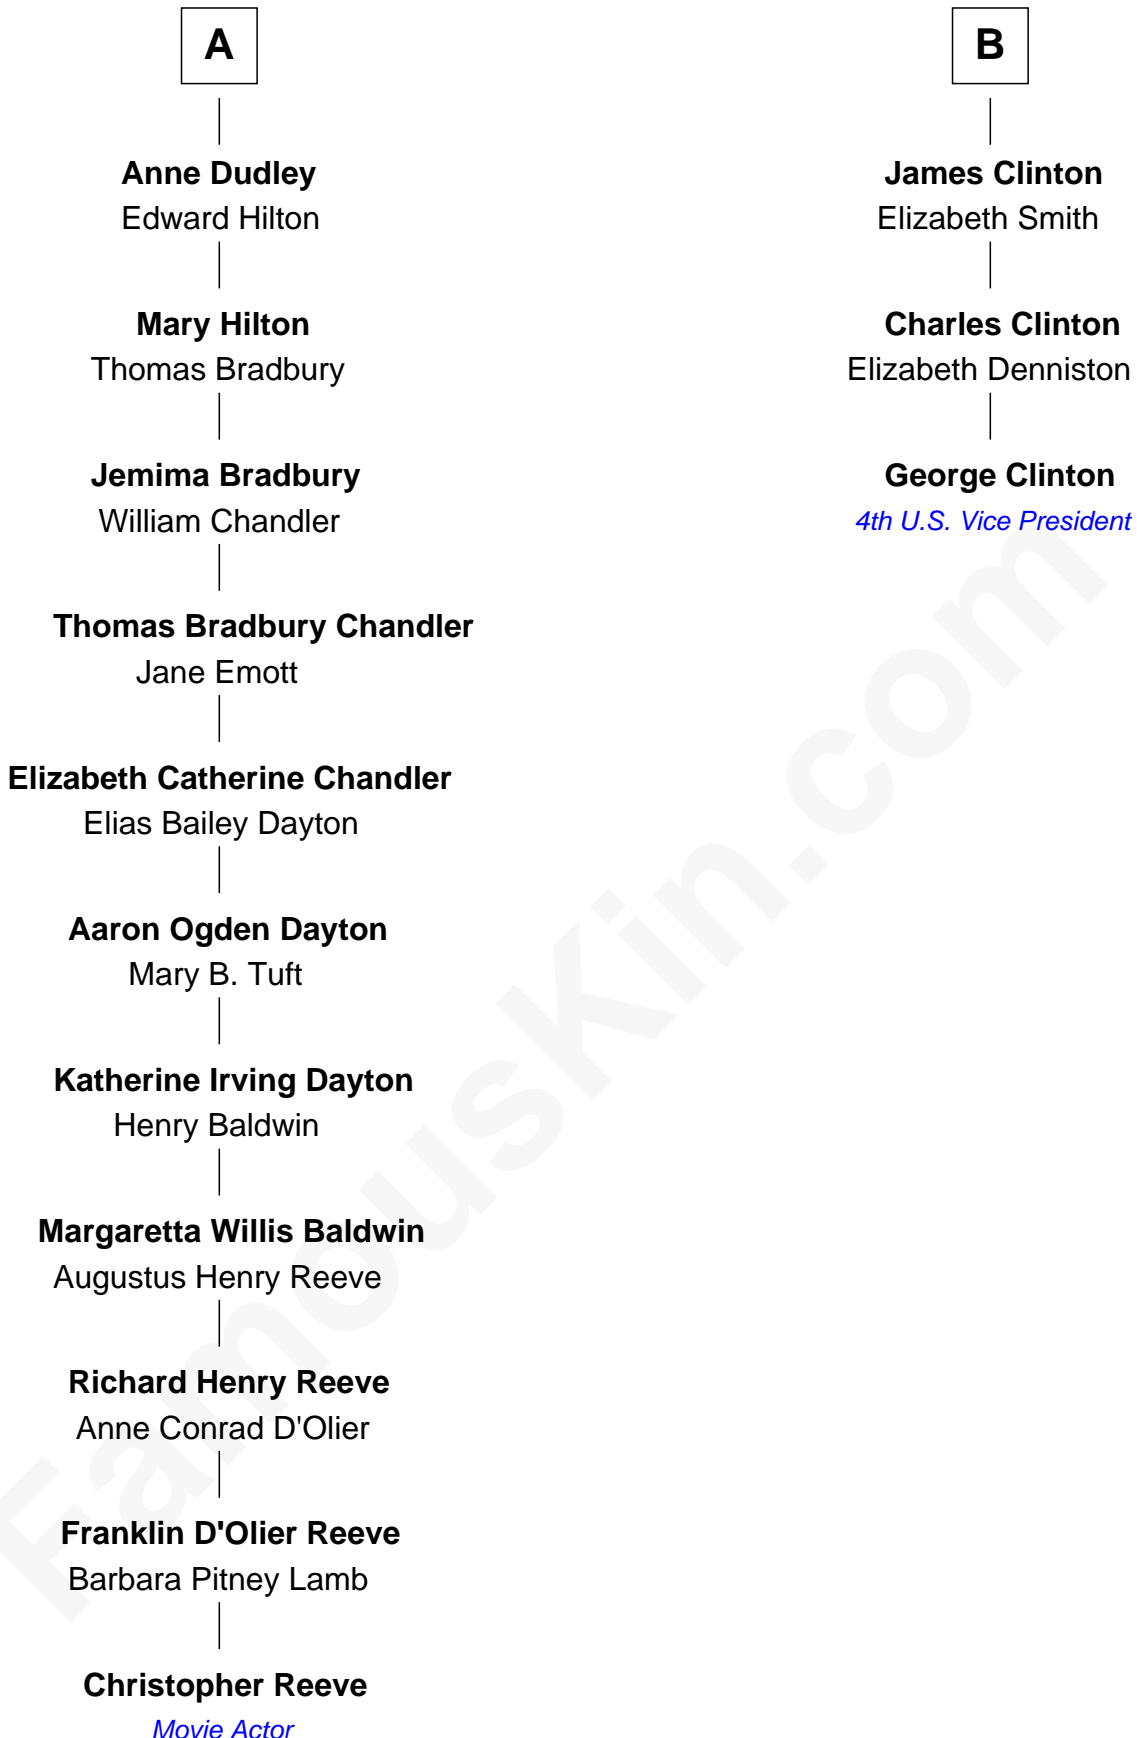

FamousKin.com
Relationship Chart of
Christopher Reeve
Movie Actor

9th cousin 8 times removed of
George Clinton
4th U.S. Vice President

Christopher Reeve photo by [Jbfrankel](#) [\(CC BY-SA 3.0\)](#)