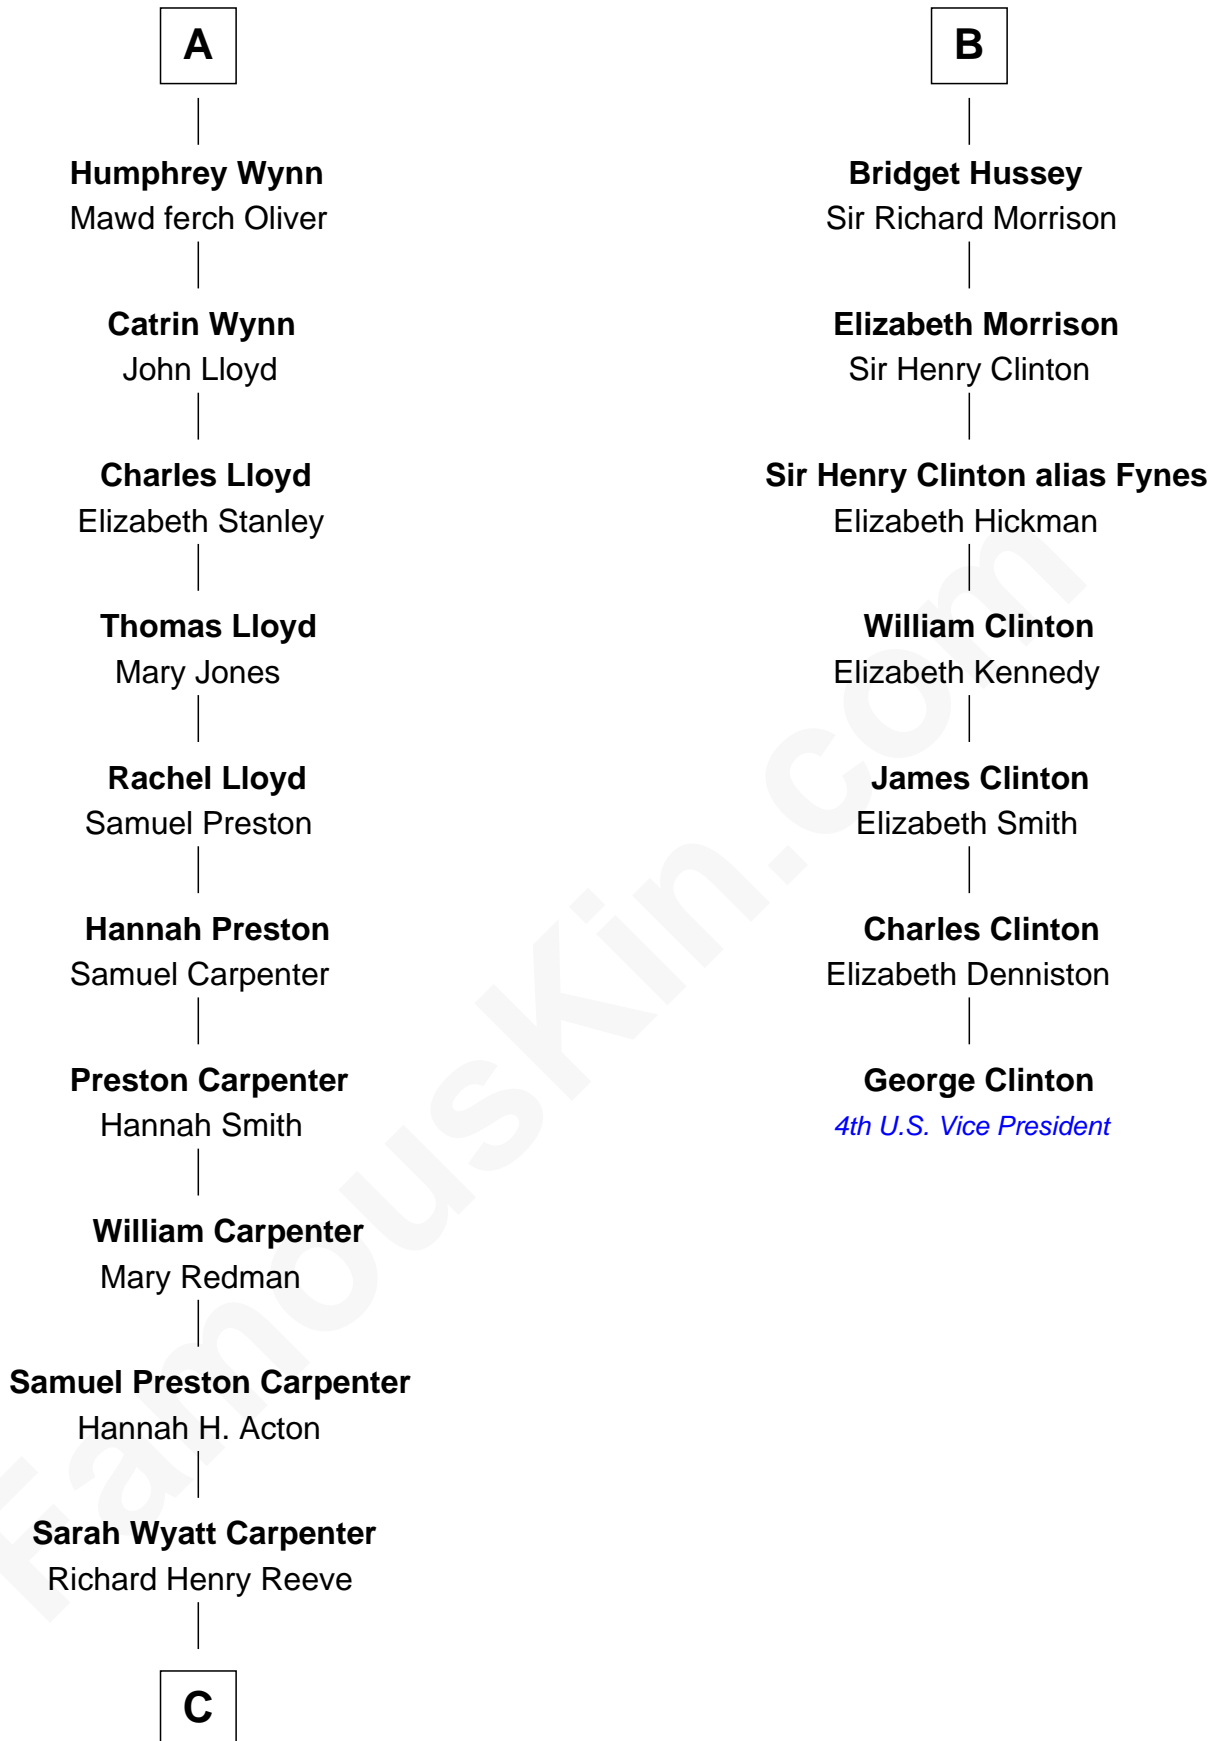

FamousKin.com
Relationship Chart of
Christopher Reeve
Movie Actor

13th cousin 7 times removed of
George Clinton
4th U.S. Vice President

C

—
Augustus Henry Reeve
Margaretta Willis Baldwin

—
Richard Henry Reeve
Anne Conrad D'Olier

—
Franklin D'Olier Reeve
Barbara Pitney Lamb

—
Christopher Reeve
Movie Actor

FamousKin.com