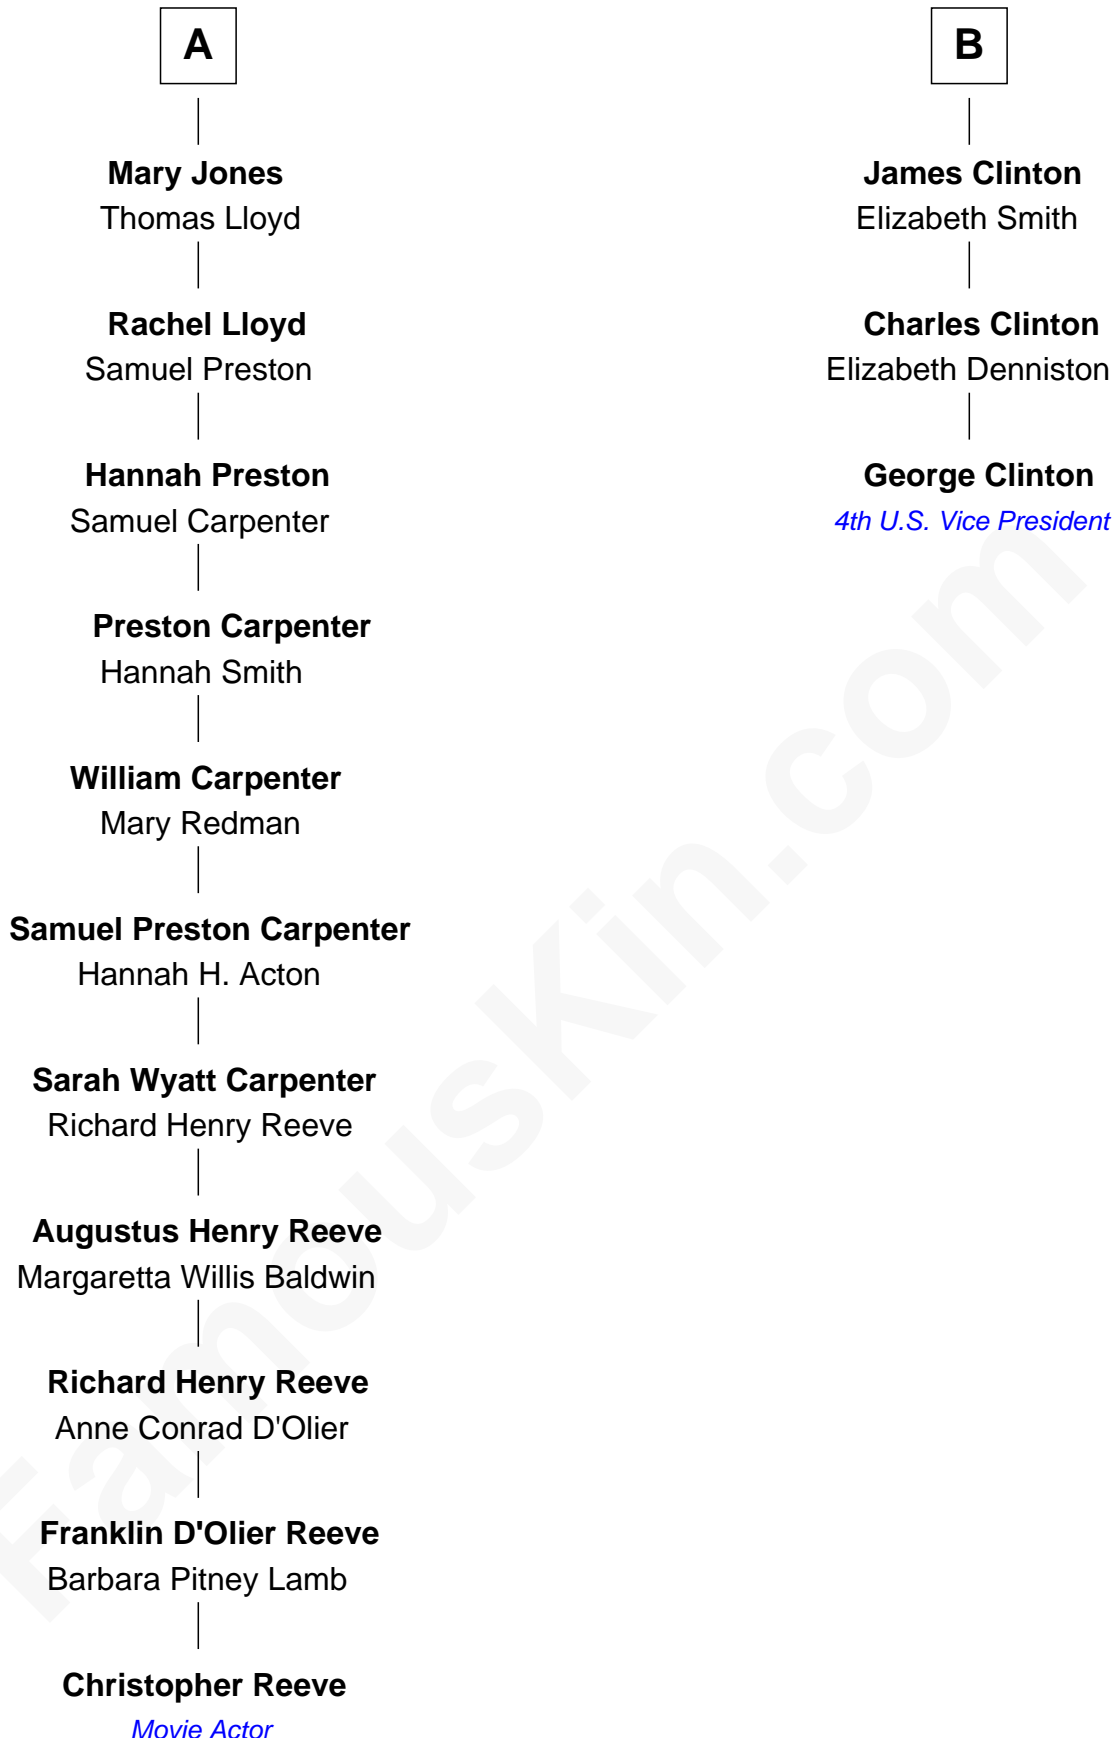

FamousKin.com
Relationship Chart of
Christopher Reeve
Movie Actor

9th cousin 8 times removed of
George Clinton
4th U.S. Vice President

Christopher Reeve photo by [Jbfrankel](#) [\(CC BY-SA 3.0\)](#)