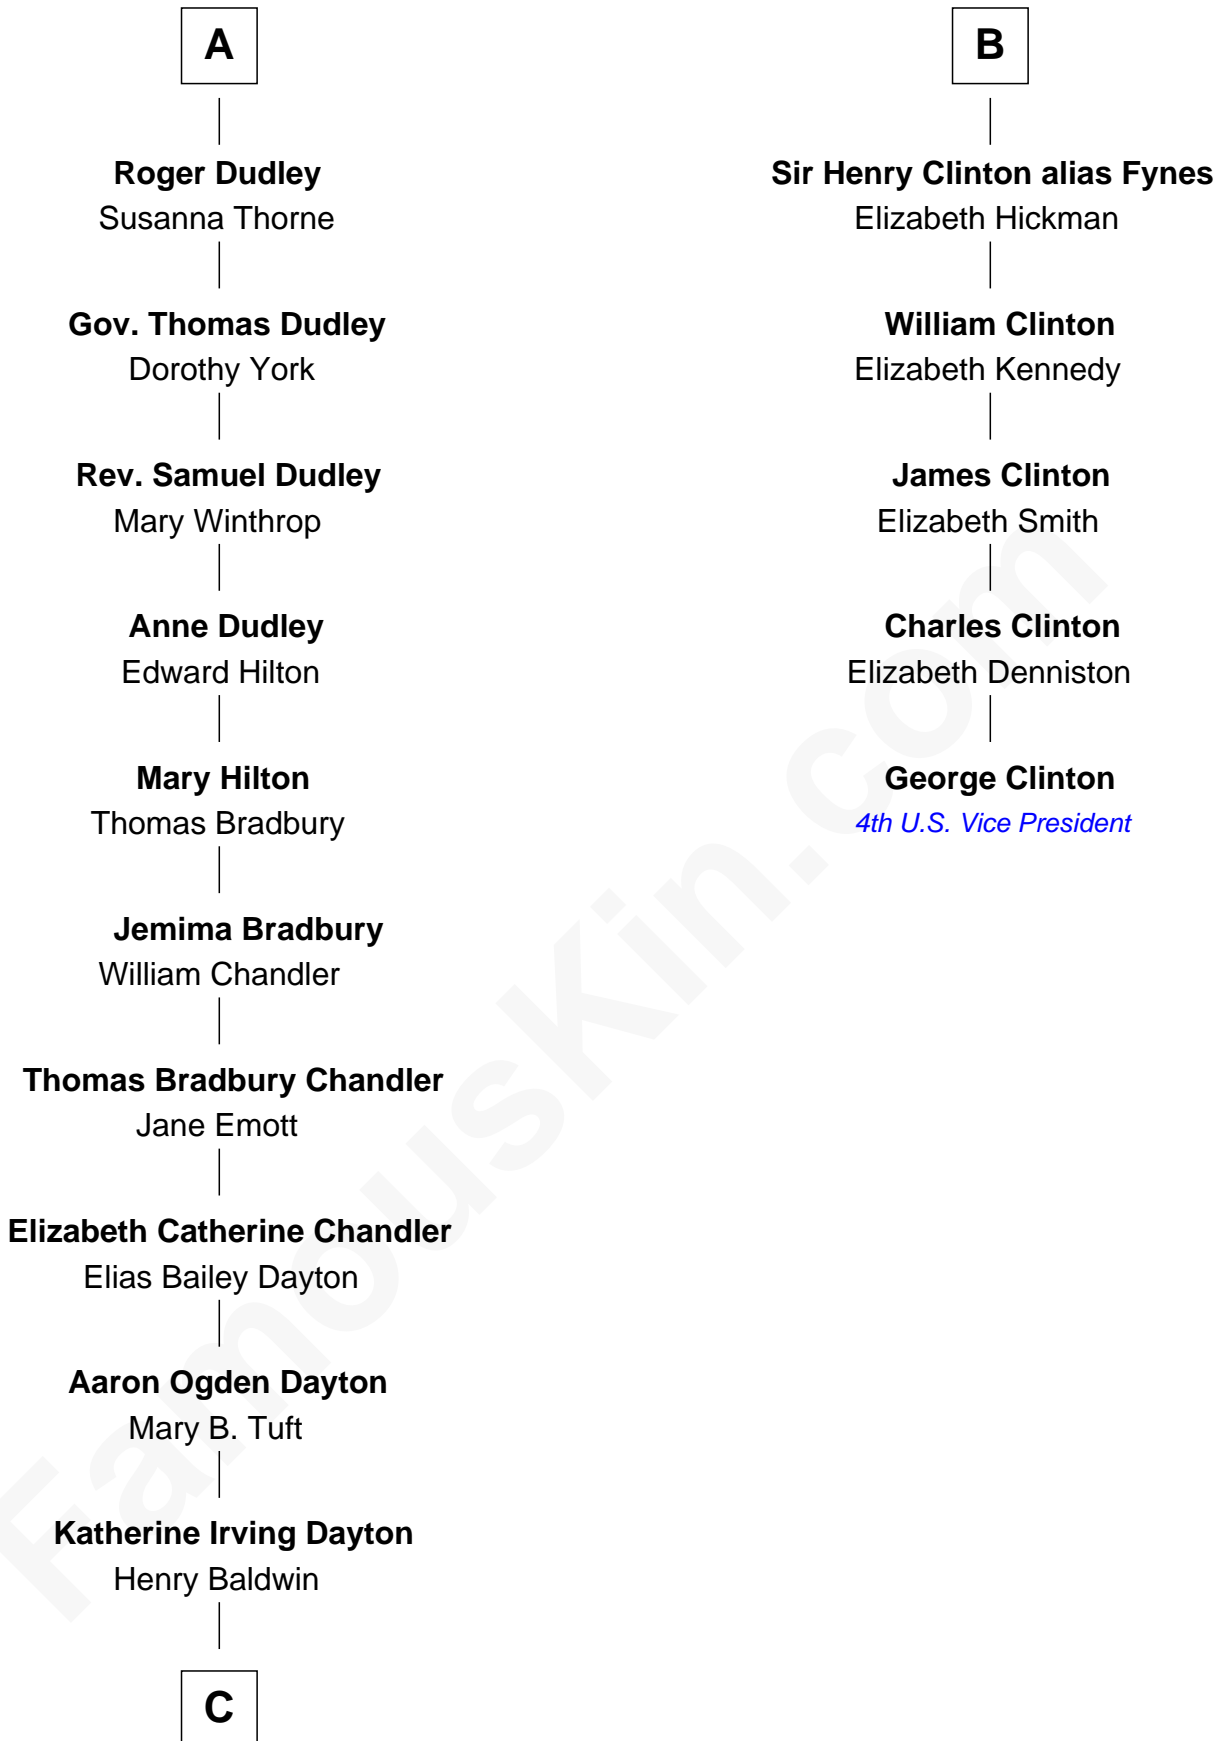

FamousKin.com
Relationship Chart of
Christopher Reeve
Movie Actor

11th cousin 9 times removed of
George Clinton
4th U.S. Vice President

C

—
Margaretta Willis Baldwin

Augustus Henry Reeve

—
Richard Henry Reeve

Anne Conrad D'Olier

—
Franklin D'Olier Reeve

Barbara Pitney Lamb

—
Christopher Reeve

Movie Actor

FamousKin.com