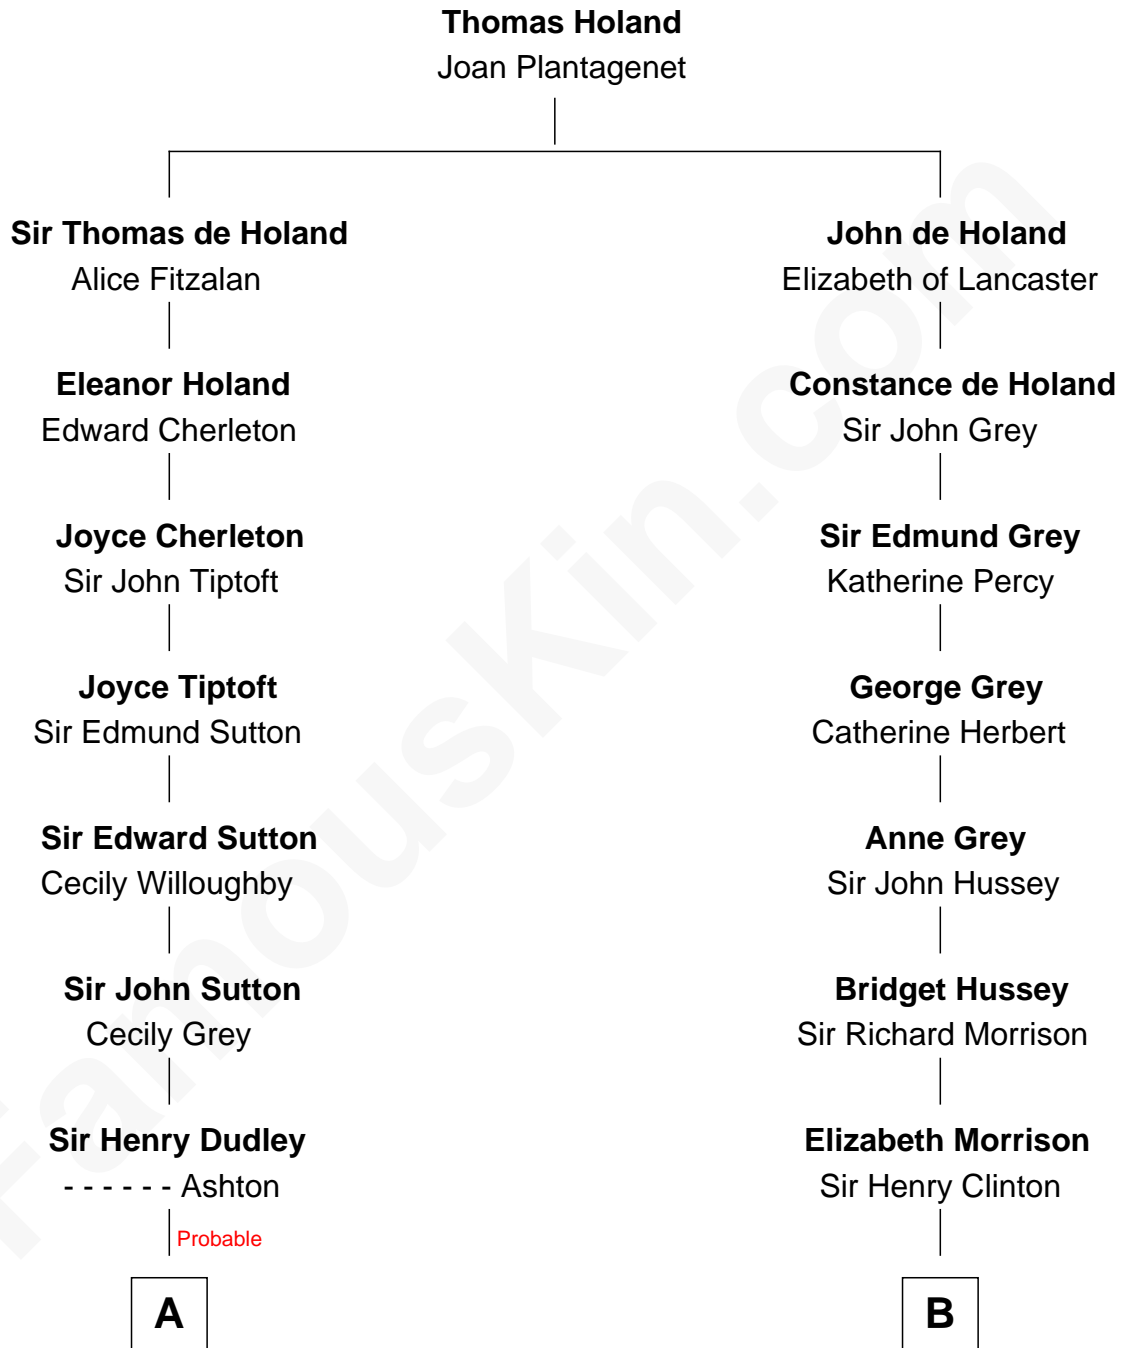

FamousKin.com
Relationship Chart of
Christopher Reeve
Movie Actor

11th cousin 9 times removed of
George Clinton
4th U.S. Vice President

C

—
Margaretta Willis Baldwin

Augustus Henry Reeve

—
Richard Henry Reeve

Anne Conrad D'Olier

—
Franklin D'Olier Reeve

Barbara Pitney Lamb

—
Christopher Reeve

Movie Actor

FamousKin.com