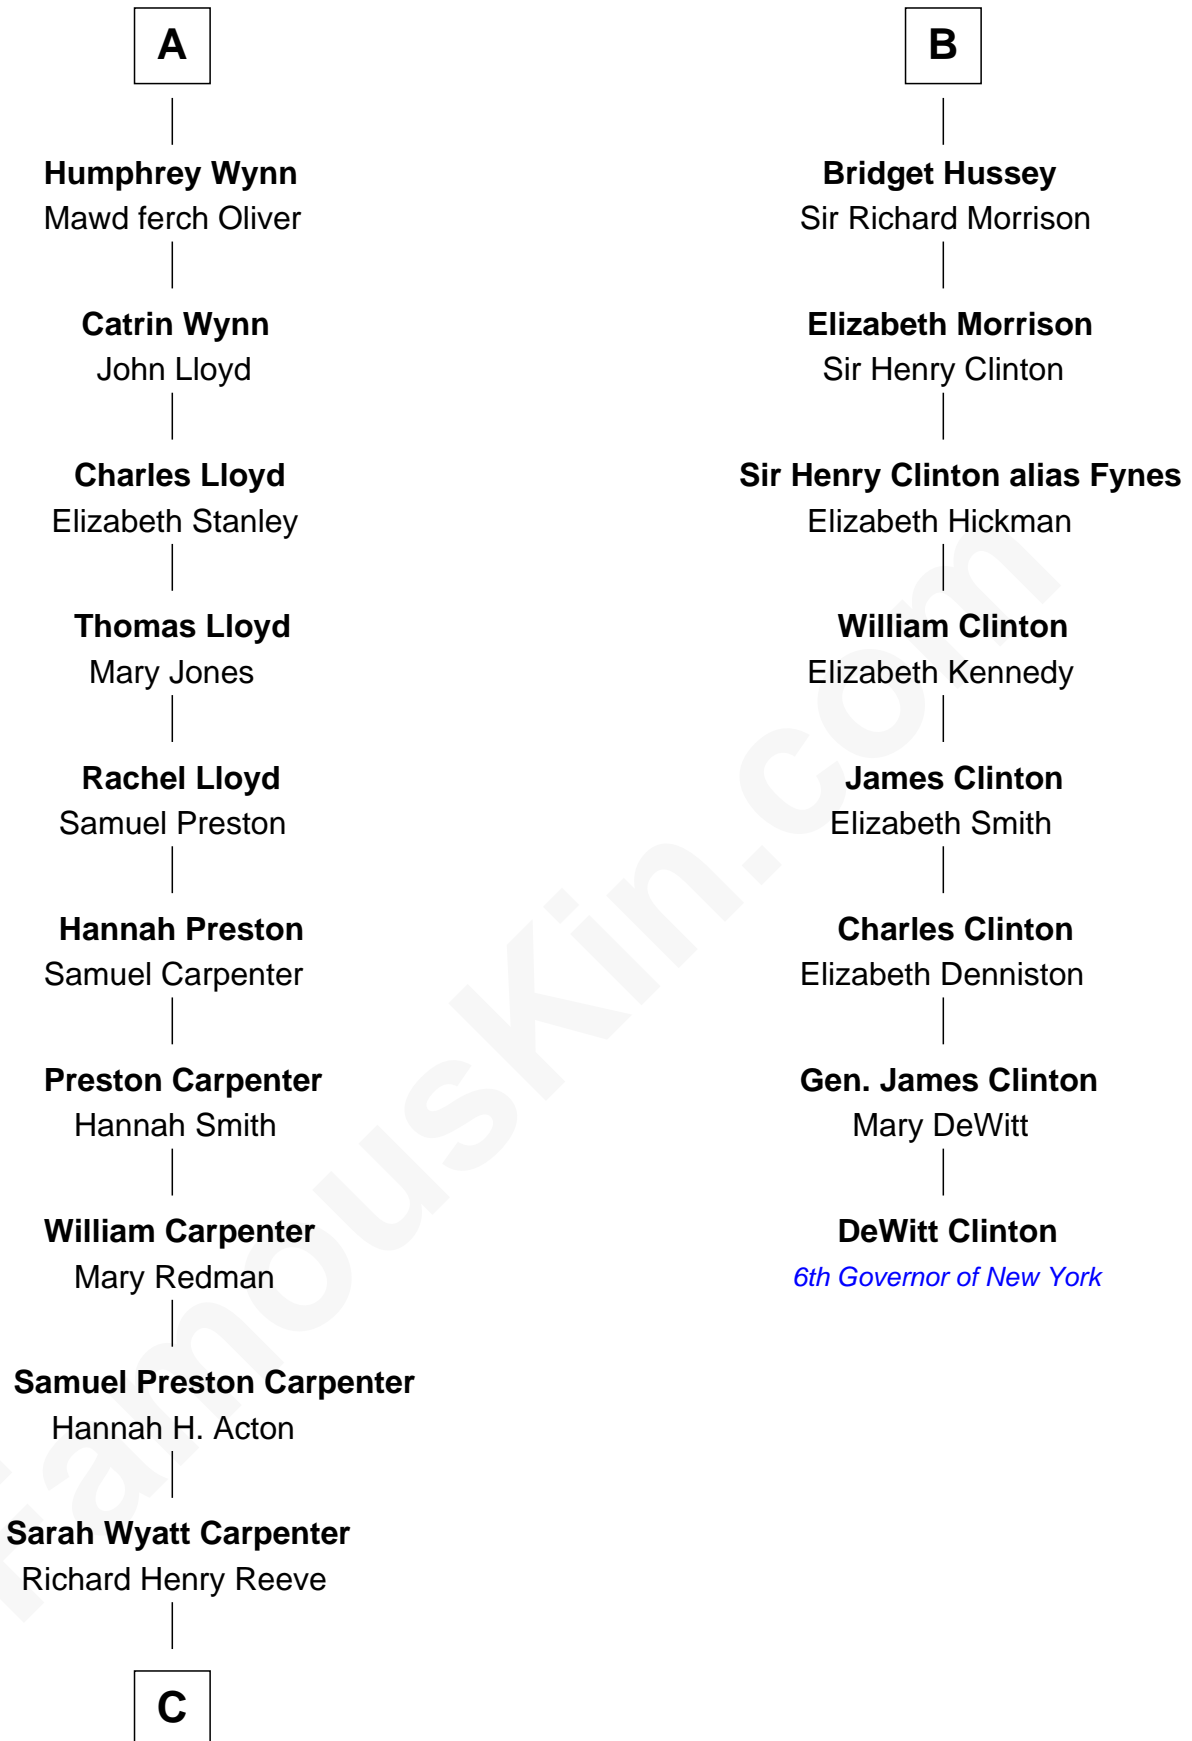

FamousKin.com
Relationship Chart of
Christopher Reeve
Movie Actor

14th cousin 6 times removed of
DeWitt Clinton
6th Governor of New York

C

—
Augustus Henry Reeve
Margaretta Willis Baldwin

—
Richard Henry Reeve
Anne Conrad D'Olier

—
Franklin D'Olier Reeve
Barbara Pitney Lamb

—
Christopher Reeve
Movie Actor

FamousKin.com