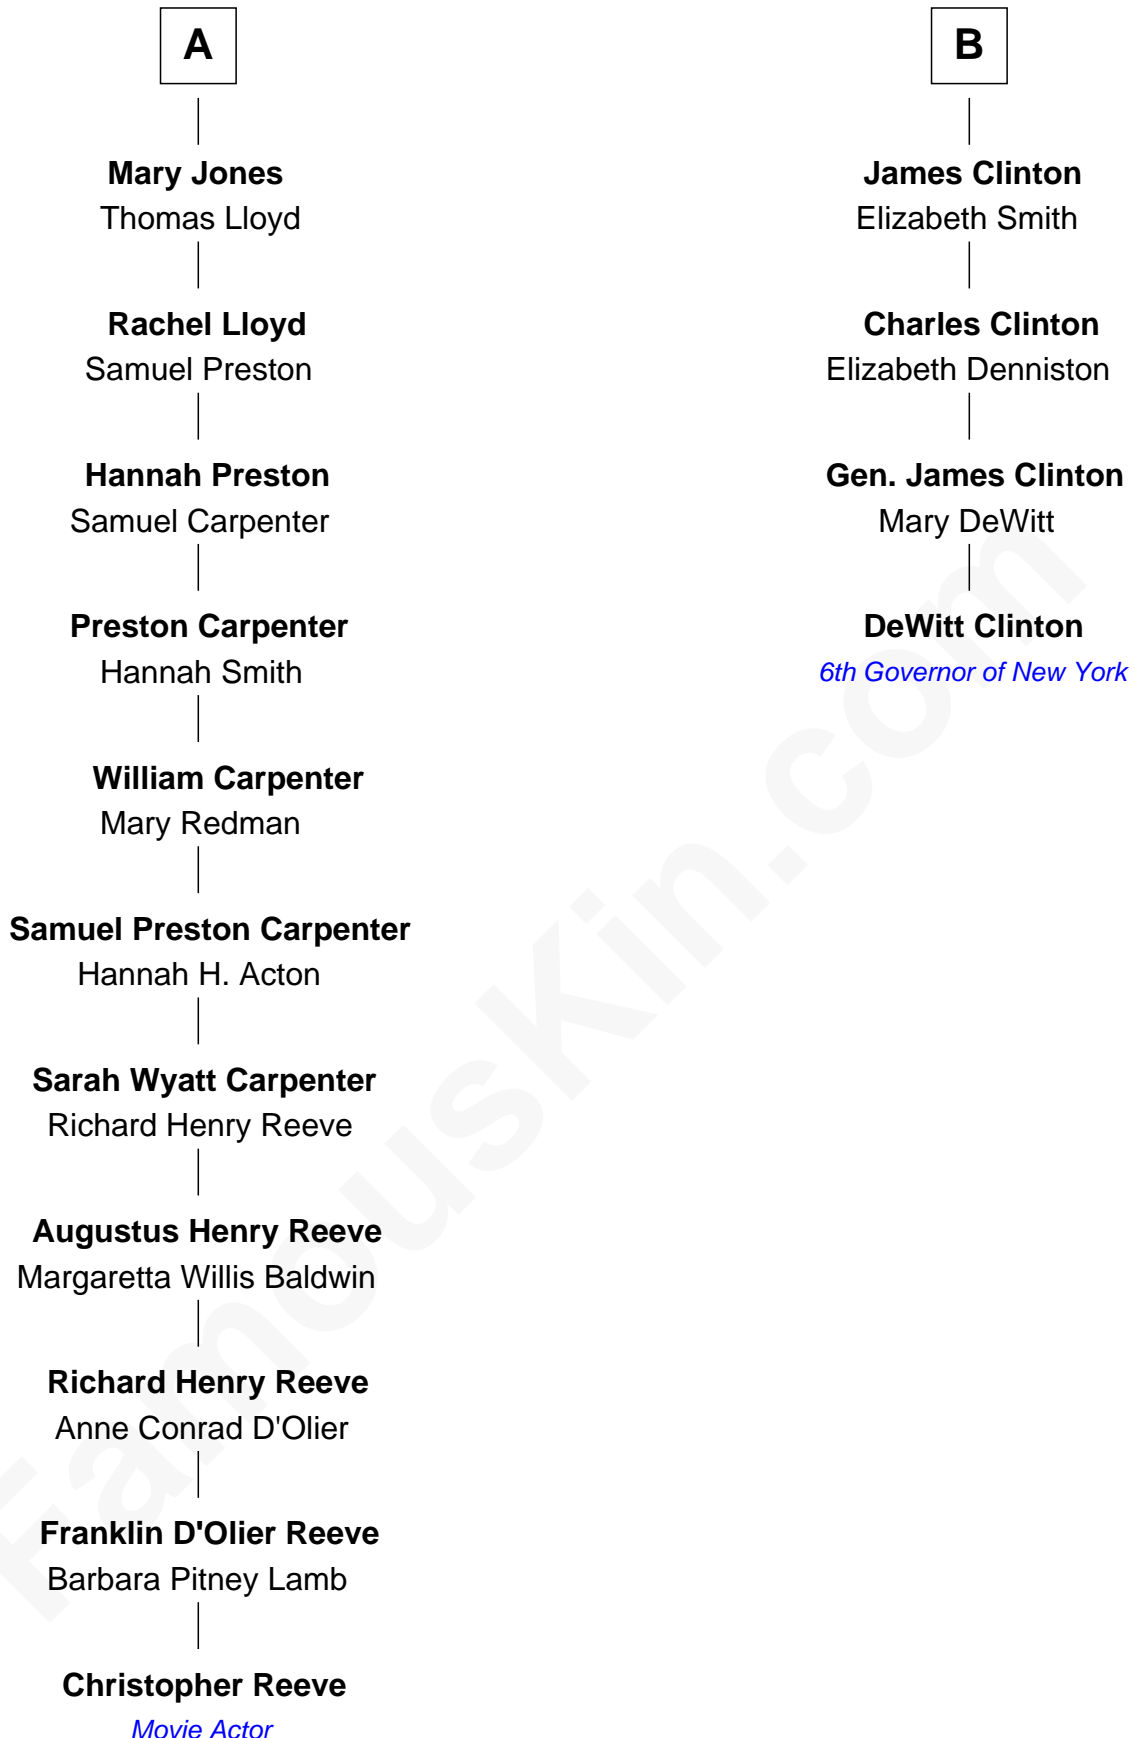

FamousKin.com
Relationship Chart of
Christopher Reeve
Movie Actor

10th cousin 7 times removed of
DeWitt Clinton
6th Governor of New York

Christopher Reeve photo by [Jbfrankel](#) [\(CC BY-SA 3.0\)](#)