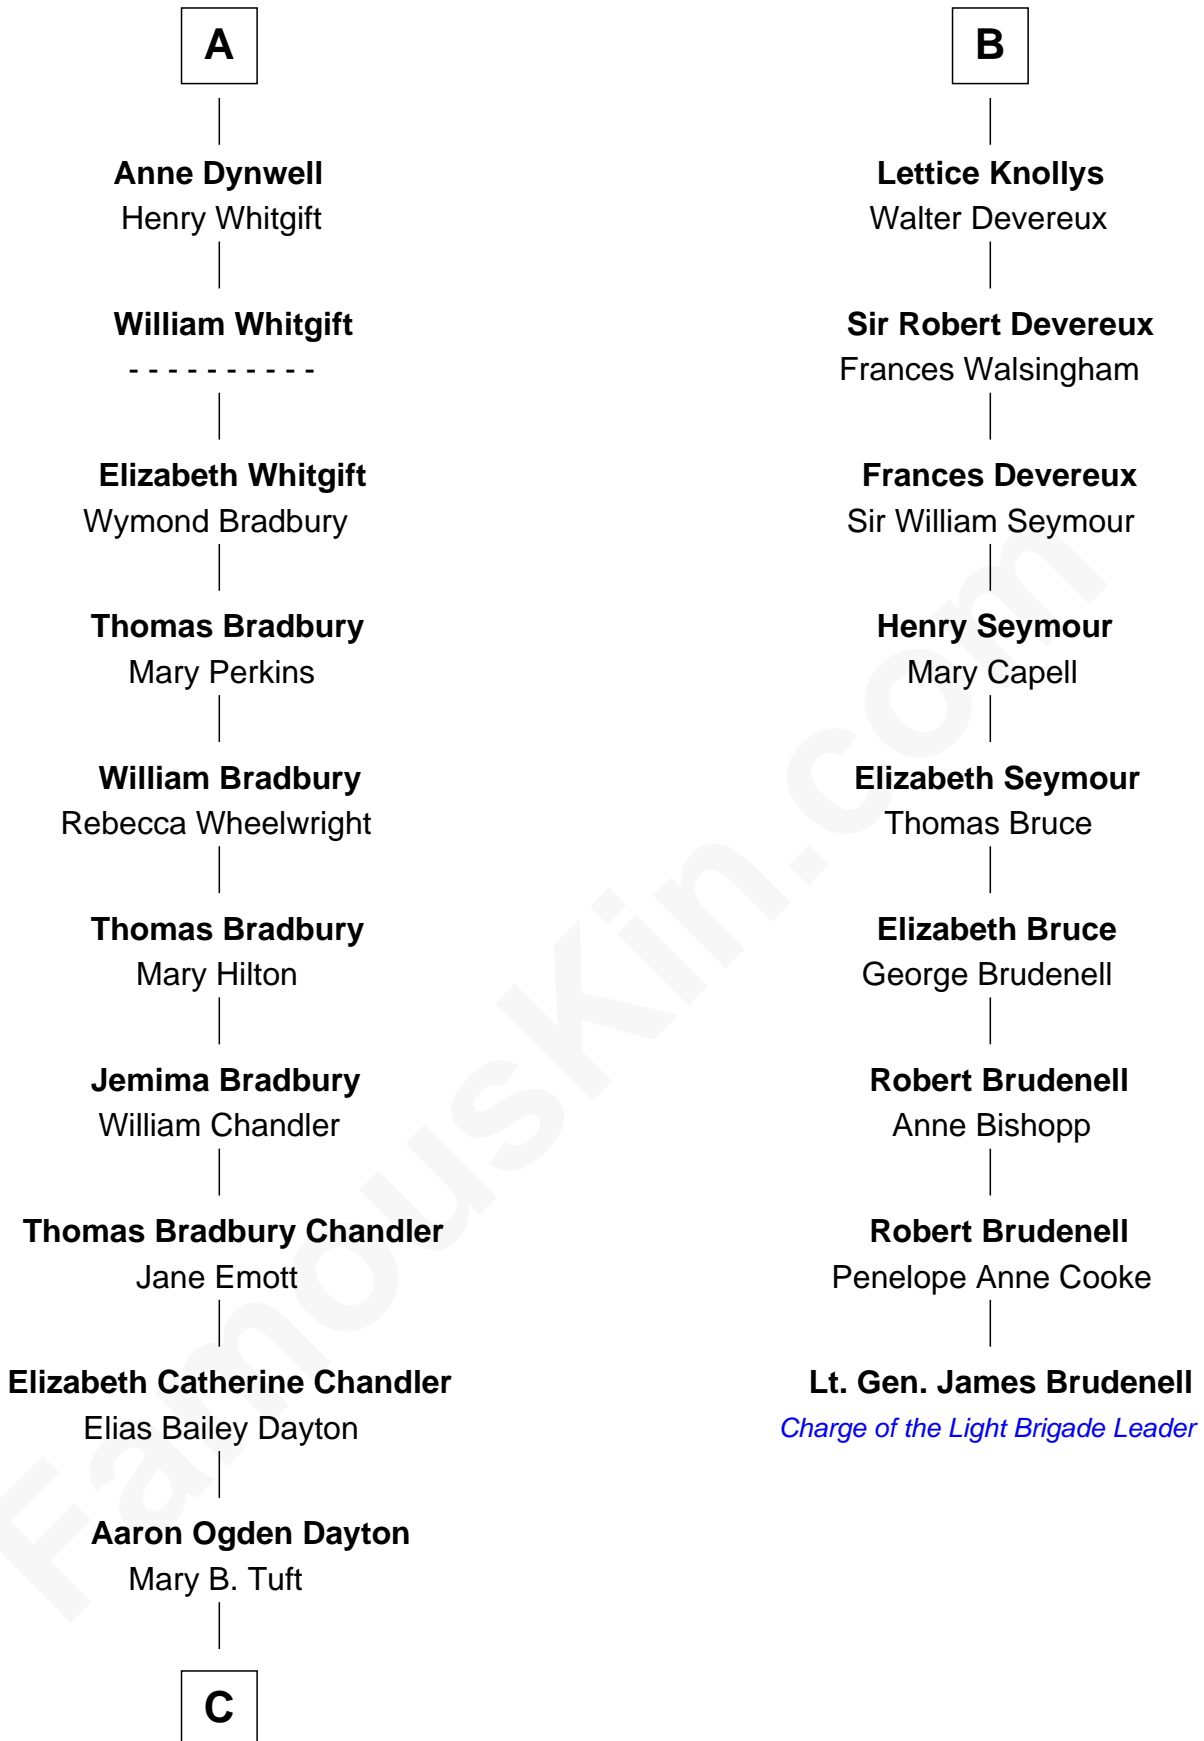

**FamousKin.com**  
**Relationship Chart of**  
**Christopher Reeve**  
*Movie Actor*

15th cousin 6 times removed of  
**Lt. Gen. James Brudenell**  
*Leader of the "Charge of the Light Brigade"*

**C**

**Katherine Irving Dayton**

Henry Baldwin

**Margaretta Willis Baldwin**

Augustus Henry Reeve

**Richard Henry Reeve**

Anne Conrad D'Olier

**Franklin D'Olier Reeve**

Barbara Pitney Lamb

**Christopher Reeve**