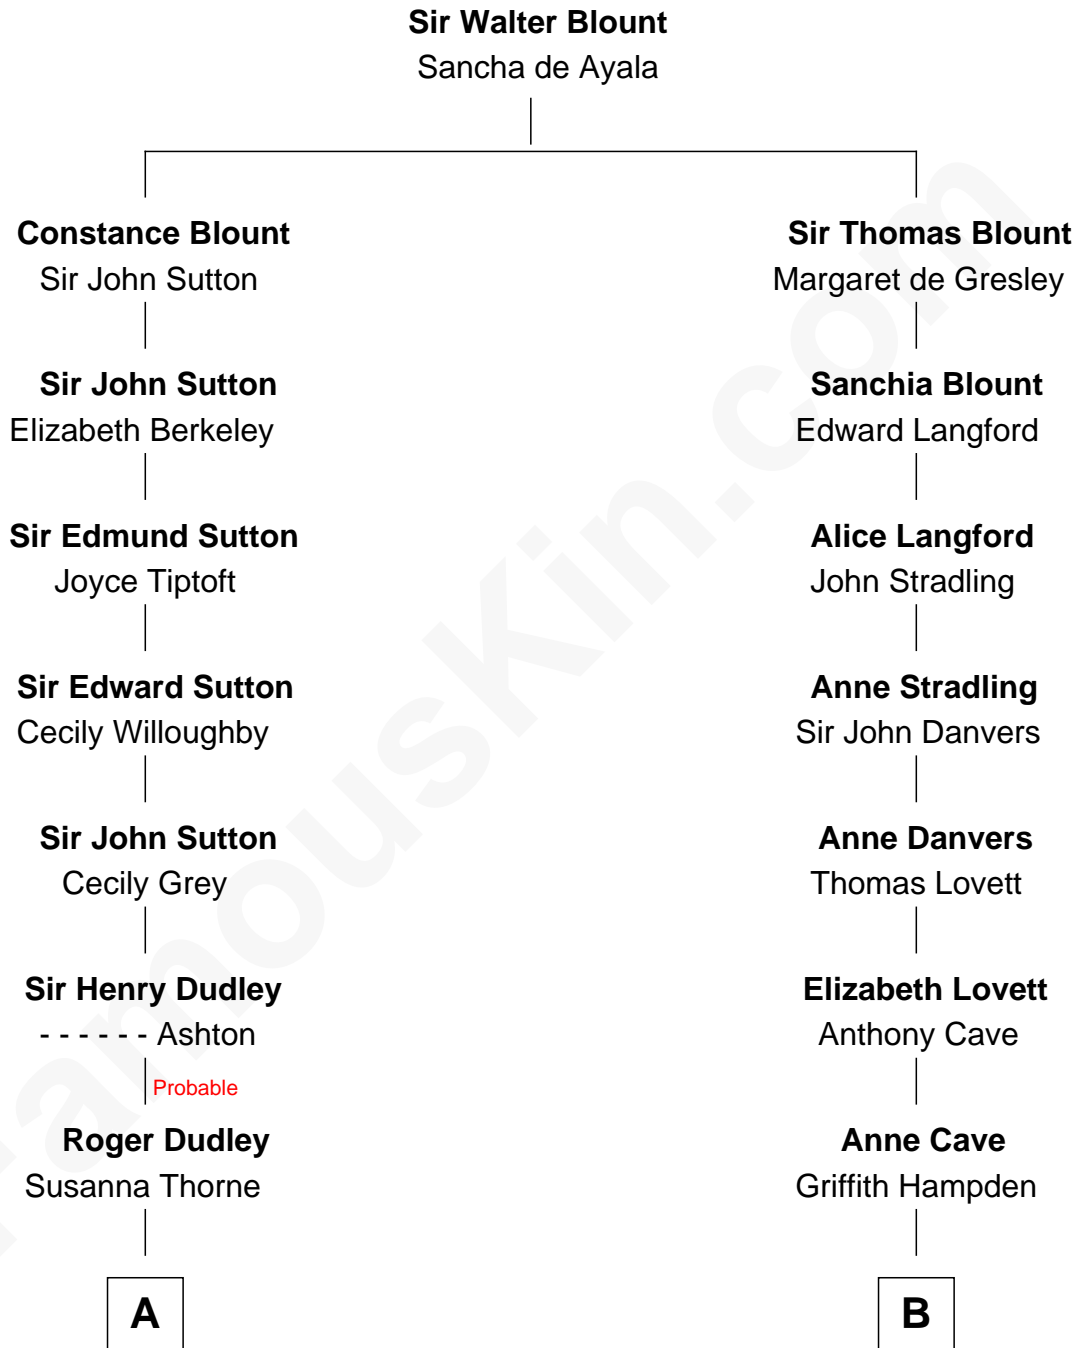

FamousKin.com
Relationship Chart of
Christopher Reeve
Movie Actor

15th cousin 4 times removed of
Lt. Gen. James Brudenell
Leader of the "Charge of the Light Brigade"

C

Richard Henry Reeve

Anne Conrad D'Olier

Franklin D'Olier Reeve

Barbara Pitney Lamb

Christopher Reeve

Movie Actor