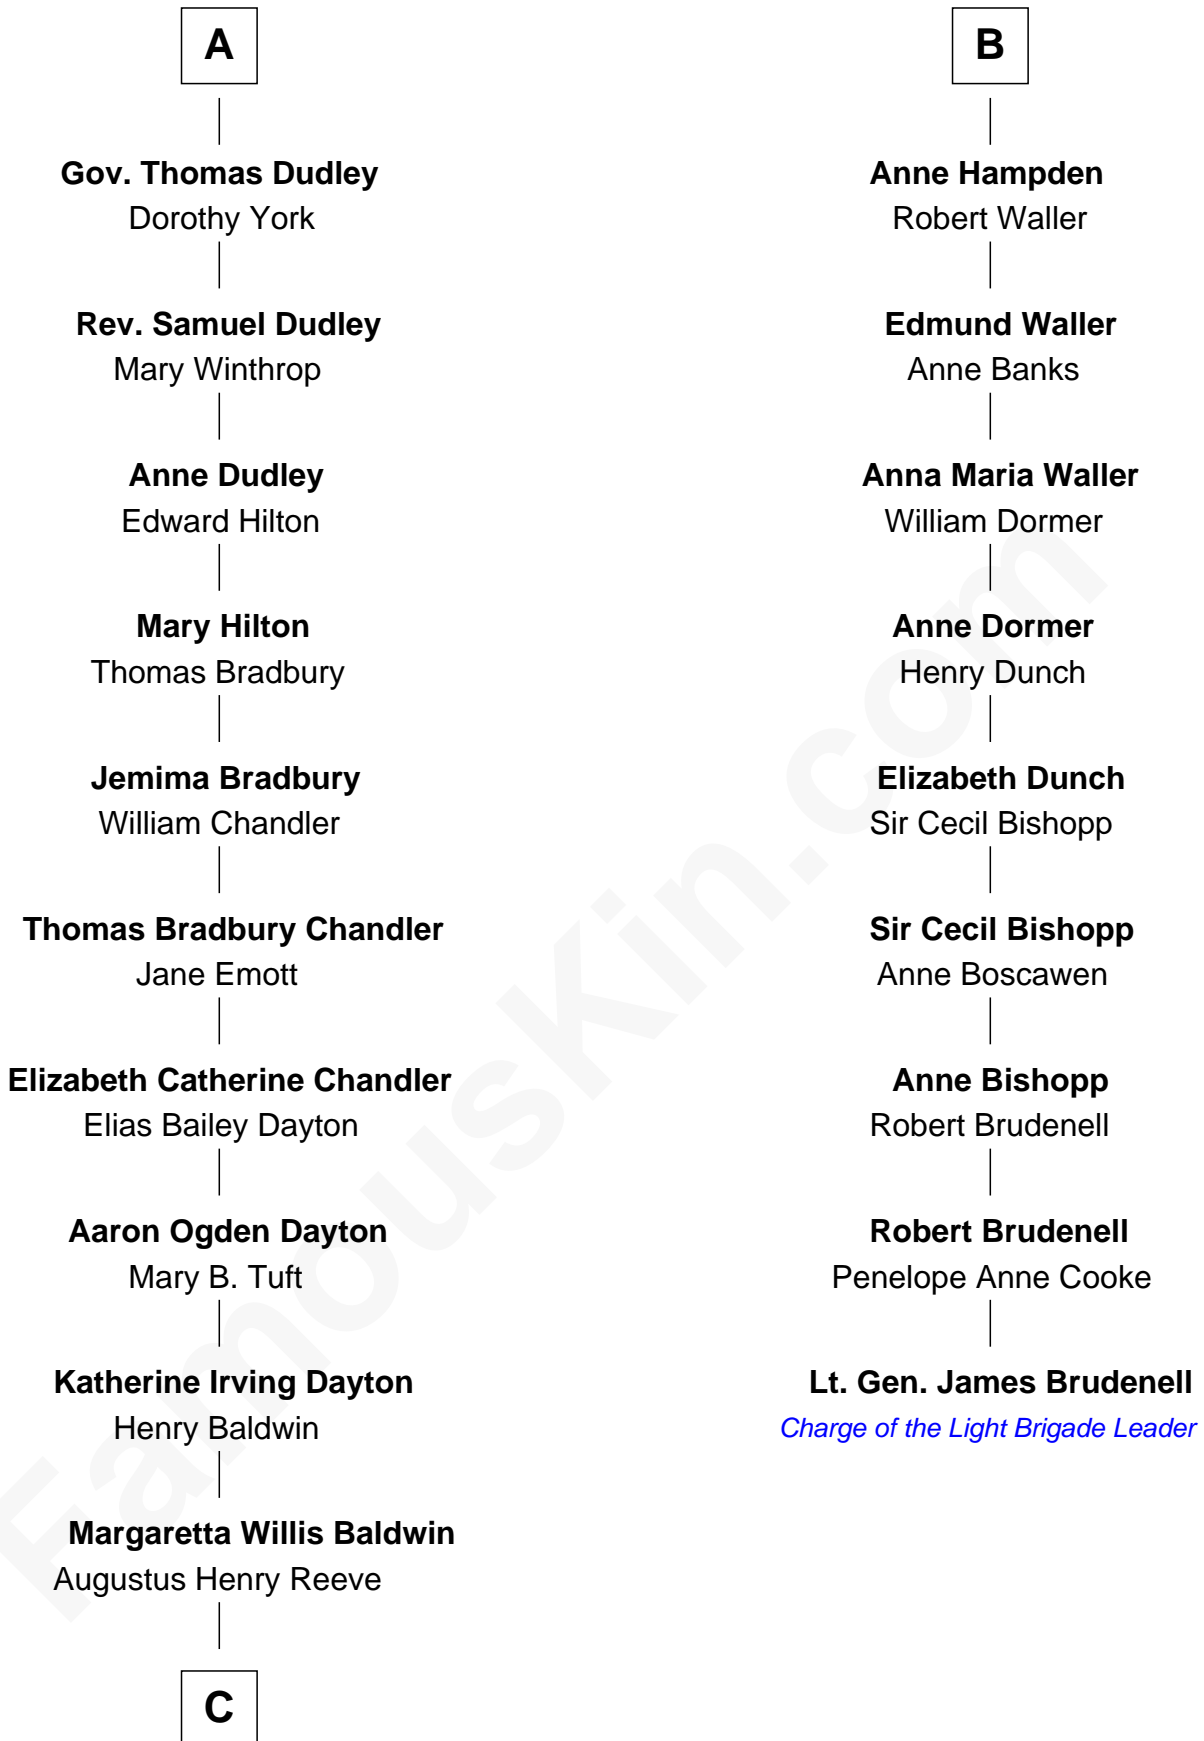

FamousKin.com
Relationship Chart of
Christopher Reeve
Movie Actor

15th cousin 4 times removed of
Lt. Gen. James Brudenell
Leader of the "Charge of the Light Brigade"

C

Richard Henry Reeve

Anne Conrad D'Olier