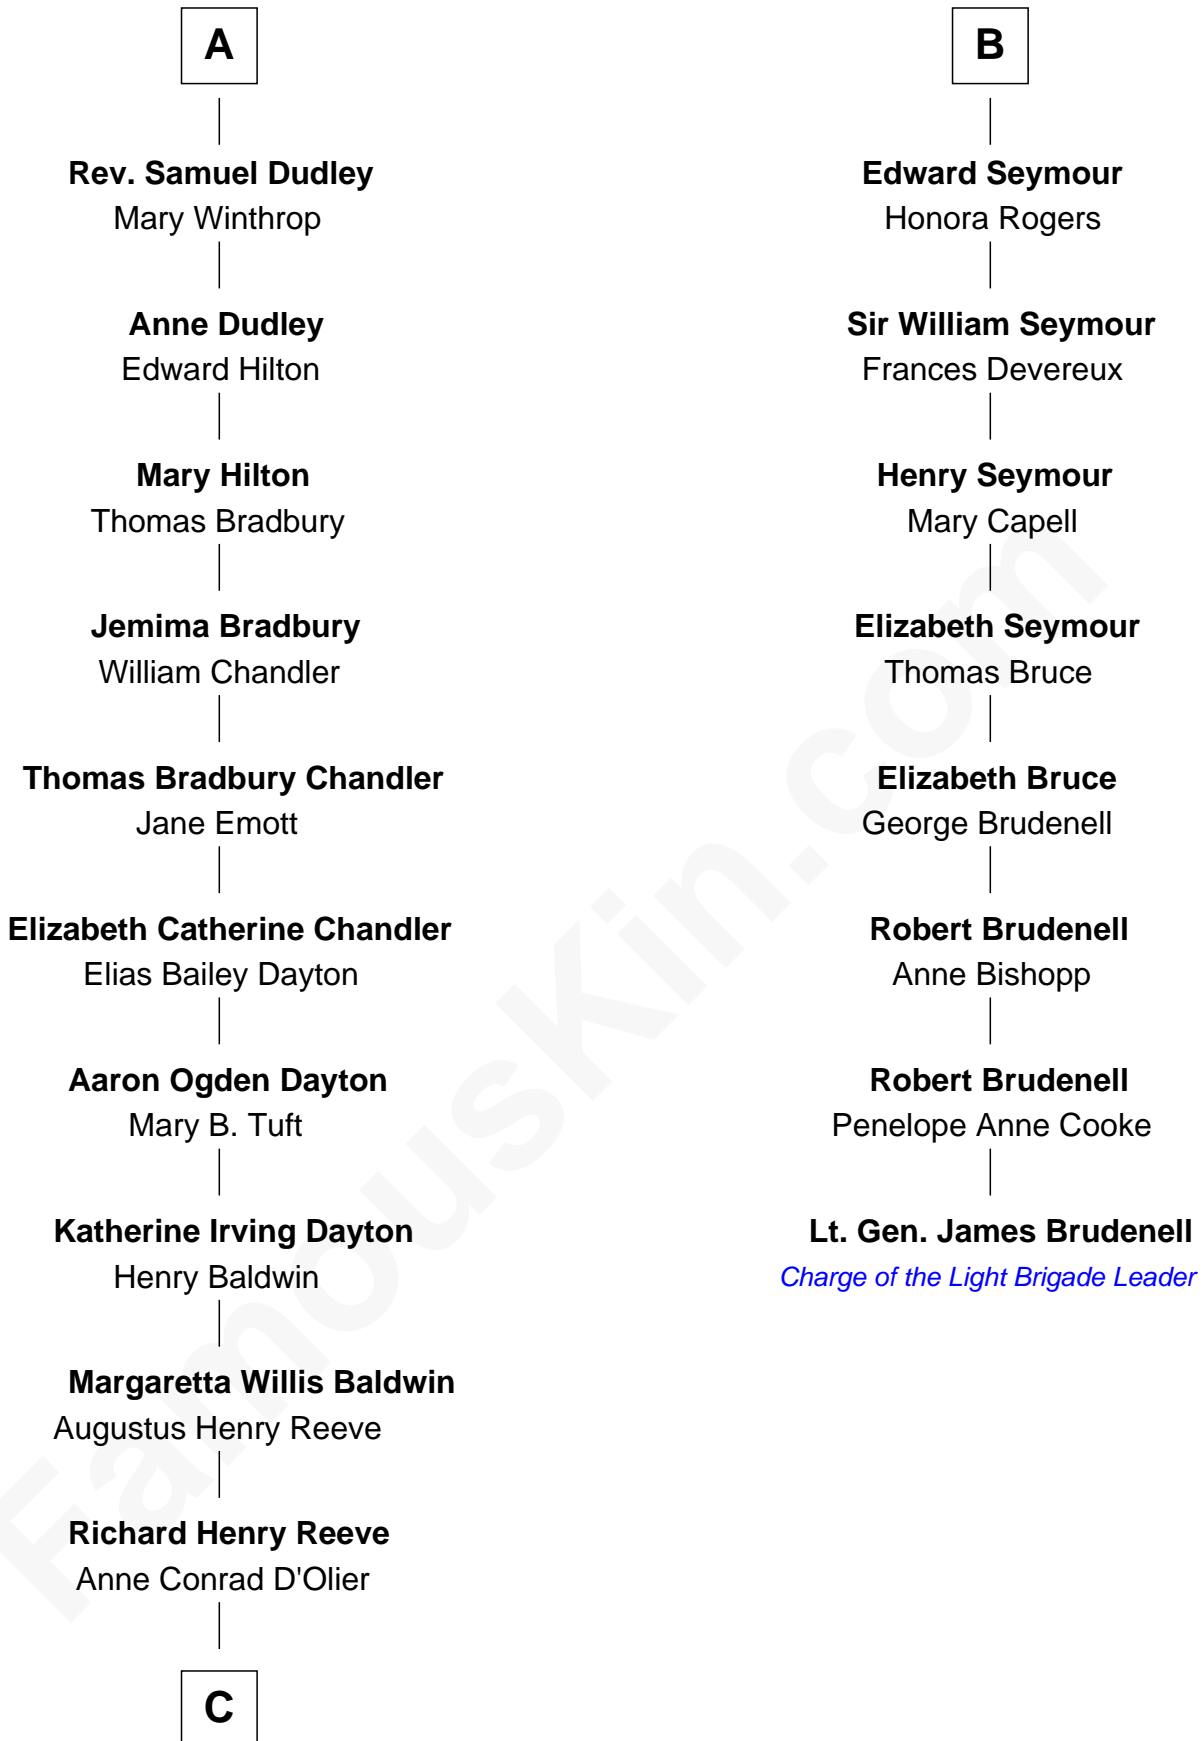

FamousKin.com
Relationship Chart of
Christopher Reeve
Movie Actor

14th cousin 4 times removed of

Lt. Gen. James Brudenell
Leader of the "Charge of the Light Brigade"

C

Franklin D'Olier Reeve

Barbara Pitney Lamb