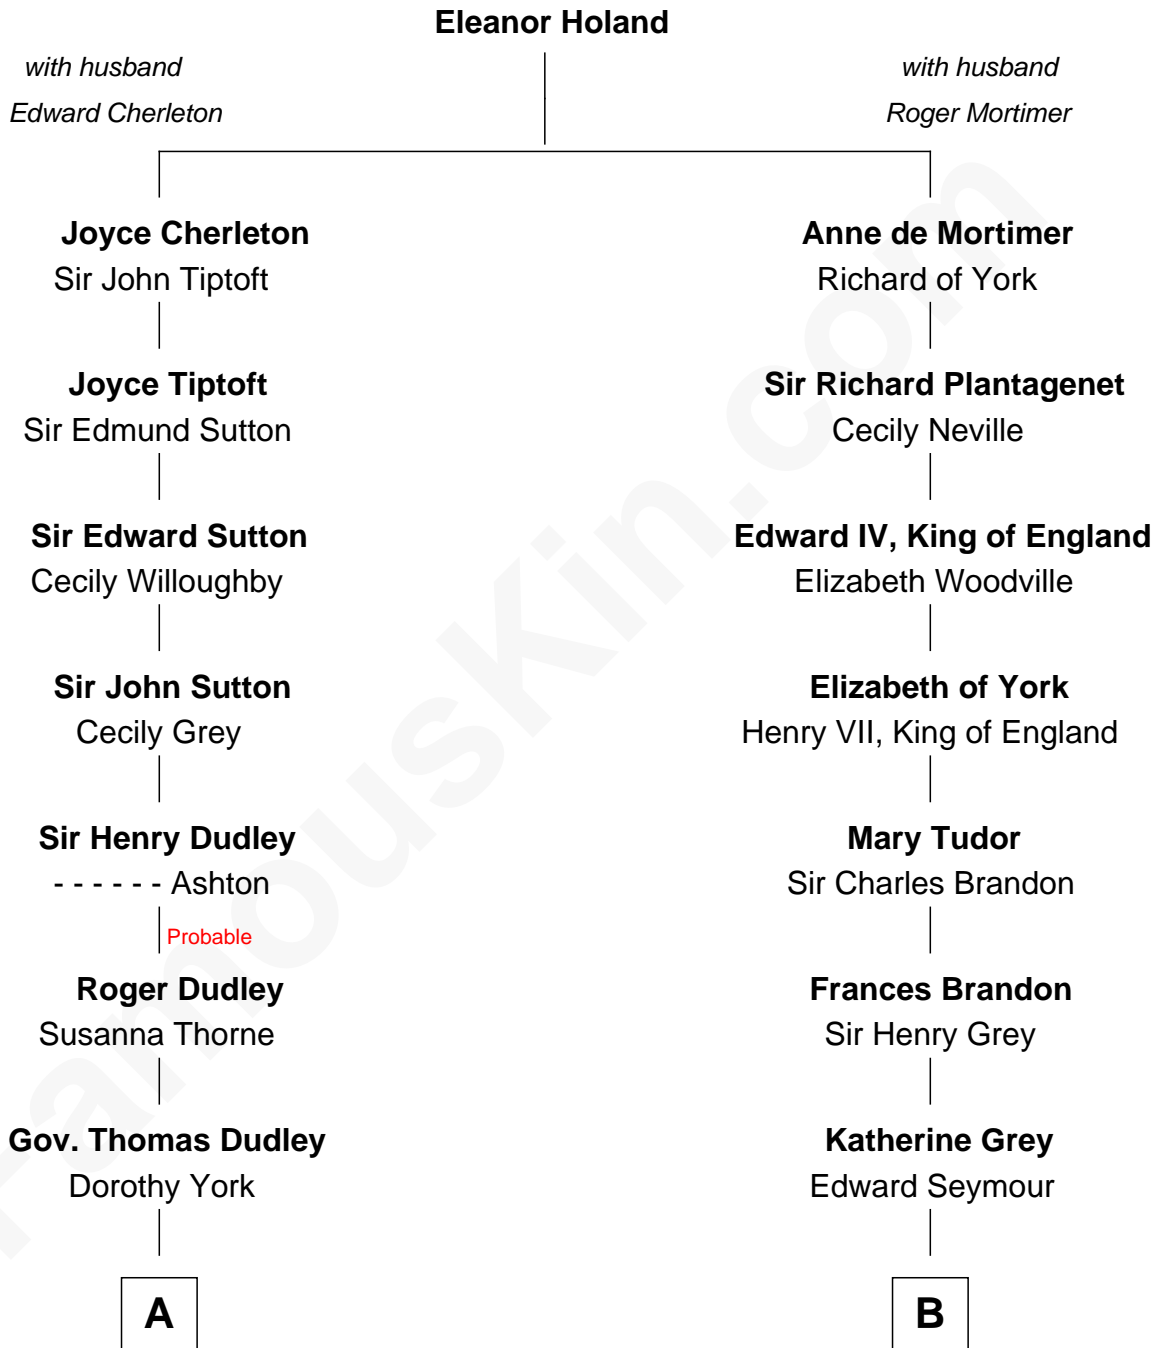

FamousKin.com
Relationship Chart of
Christopher Reeve
Movie Actor

14th cousin 4 times removed of

Lt. Gen. James Brudenell
Leader of the "Charge of the Light Brigade"

C

Franklin D'Olier Reeve

Barbara Pitney Lamb