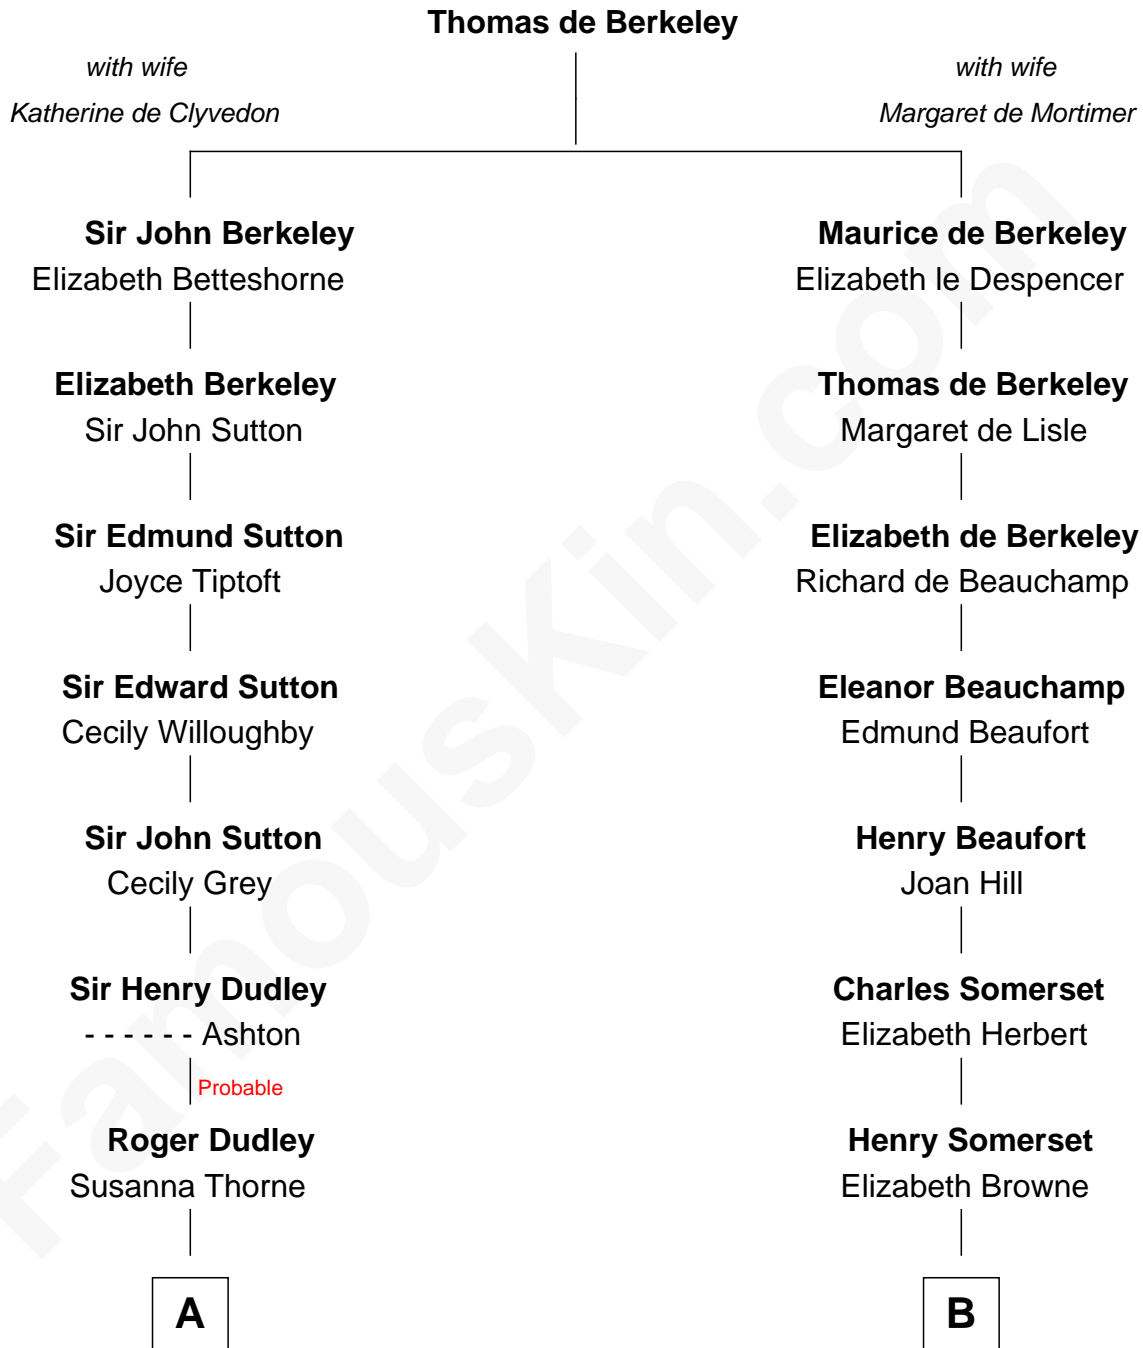

FamousKin.com
Relationship Chart of
Christopher Reeve
Movie Actor

16th cousin 3 times removed of

Lt. Gen. James Brudenell
Leader of the "Charge of the Light Brigade"

C

Richard Henry Reeve

Anne Conrad D'Olier

Franklin D'Olier Reeve

Barbara Pitney Lamb

Christopher Reeve

Movie Actor

FamousKin.com