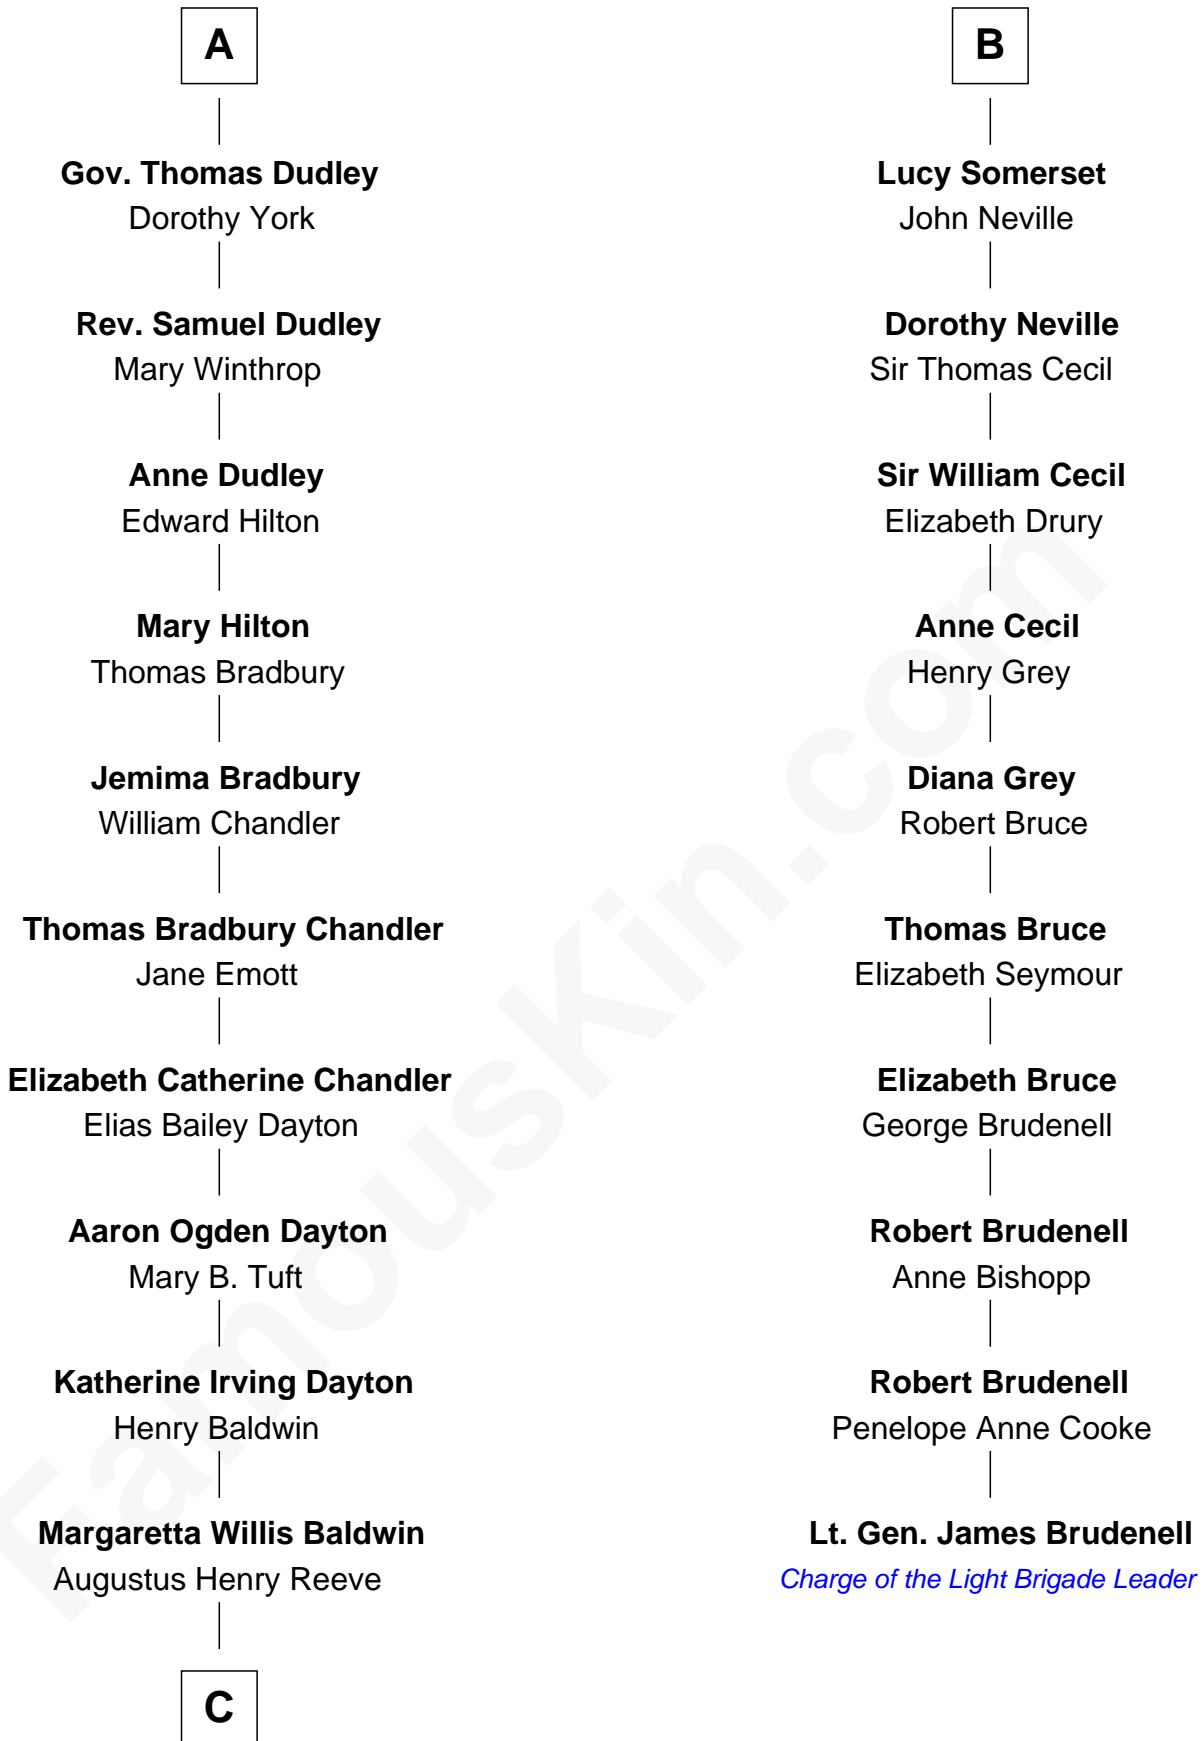

FamousKin.com
Relationship Chart of
Christopher Reeve
Movie Actor

16th cousin 3 times removed of

Lt. Gen. James Brudenell
Leader of the "Charge of the Light Brigade"

C

Richard Henry Reeve

Anne Conrad D'Olier