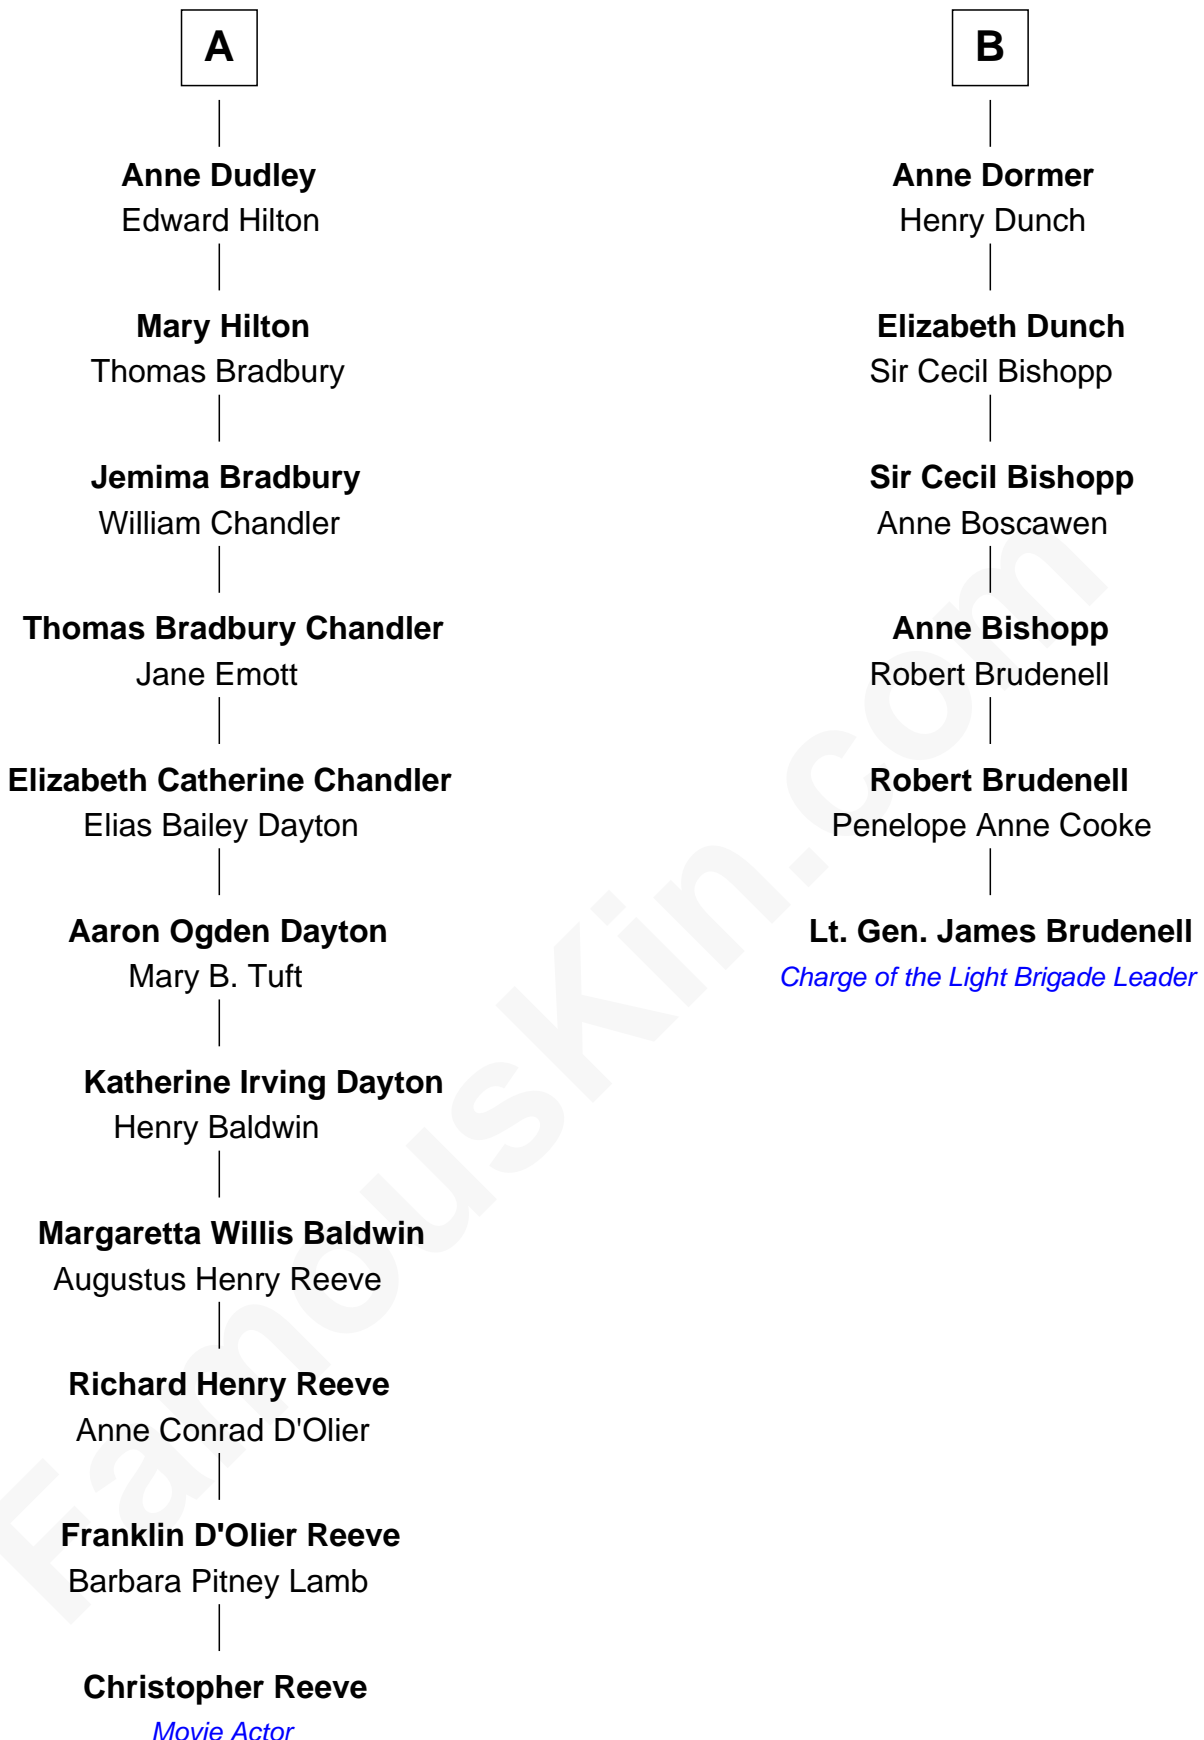

**FamousKin.com**  
**Relationship Chart of**  
**Christopher Reeve**  
*Movie Actor*

**12th cousin 5 times removed of**  
**Lt. Gen. James Brudenell**  
*Leader of the "Charge of the Light Brigade"*

Christopher Reeve photo by [Jbfrankel](#) ([CC BY-SA 3.0](#))