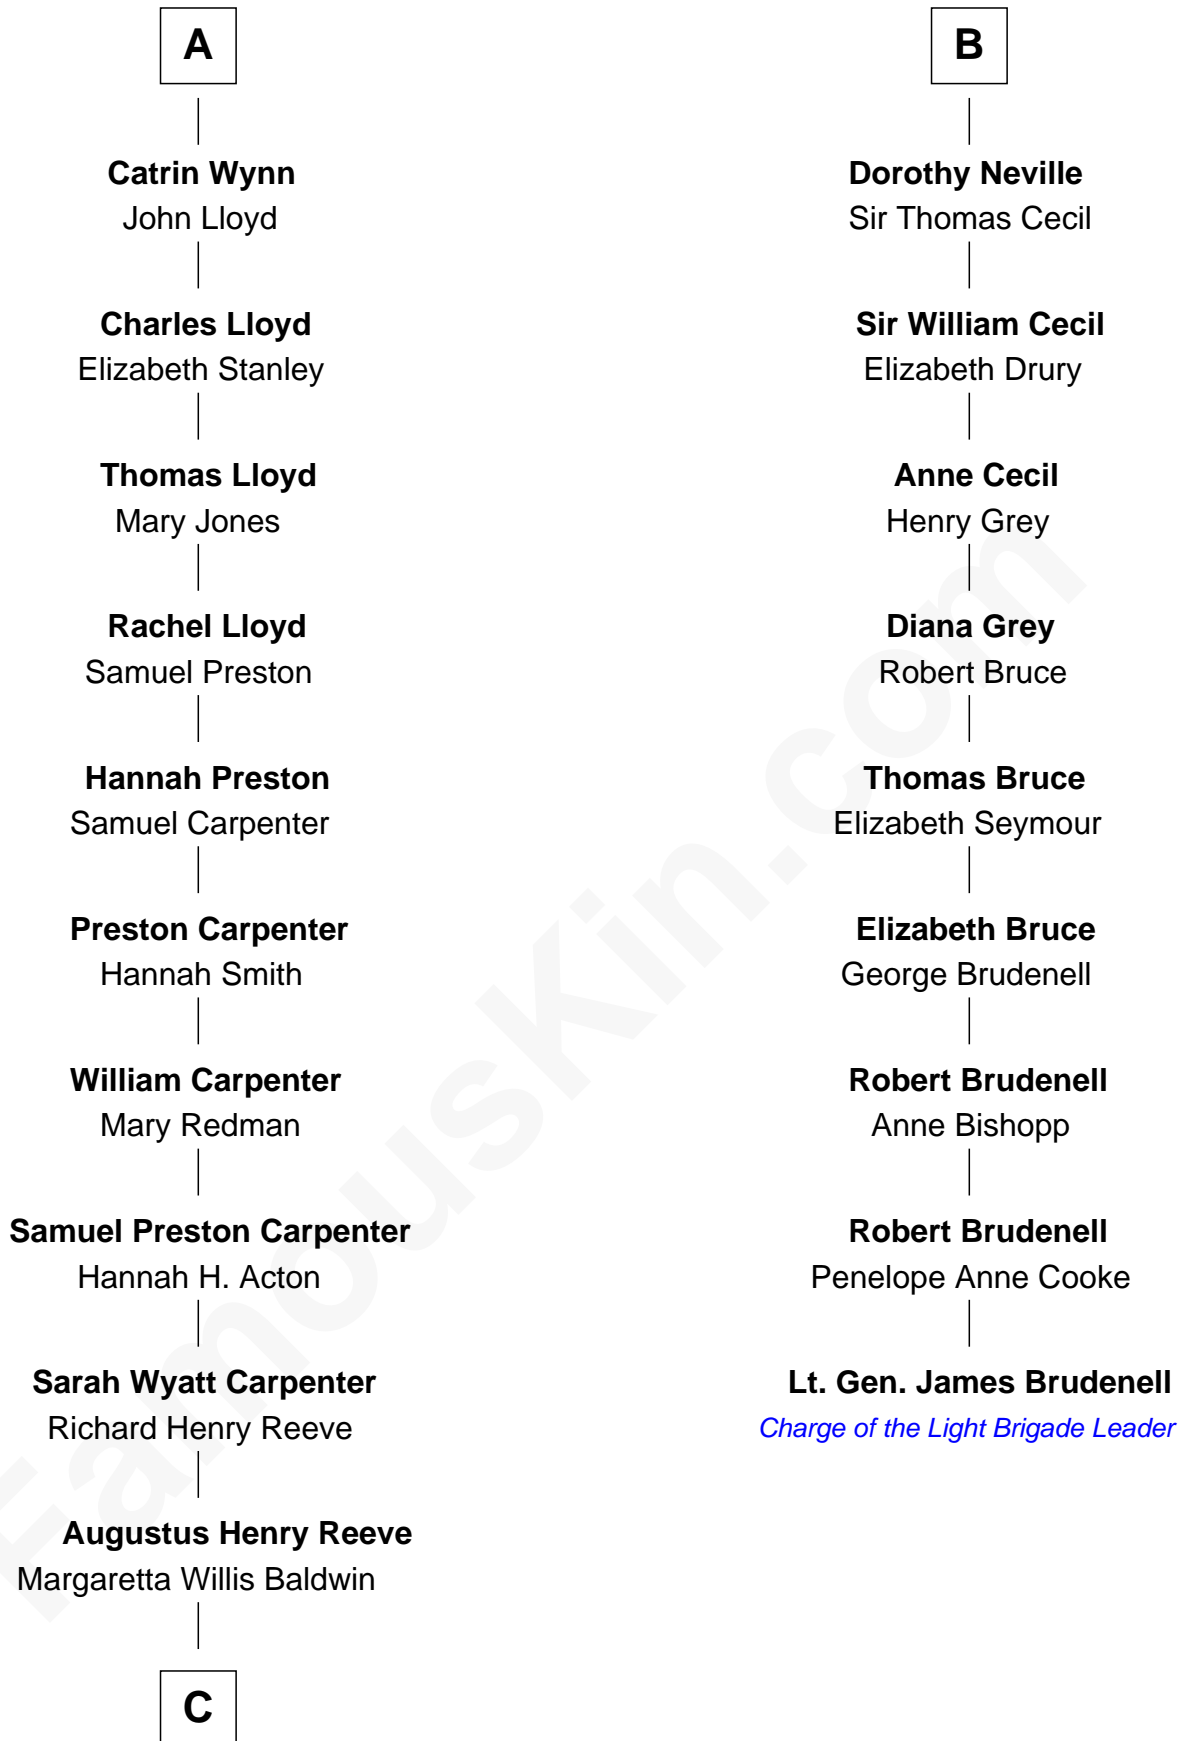

FamousKin.com

Relationship Chart of

Christopher Reeve

Movie Actor

15th cousin 4 times removed of

Lt. Gen. James Brudenell

Leader of the "Charge of the Light Brigade"

C