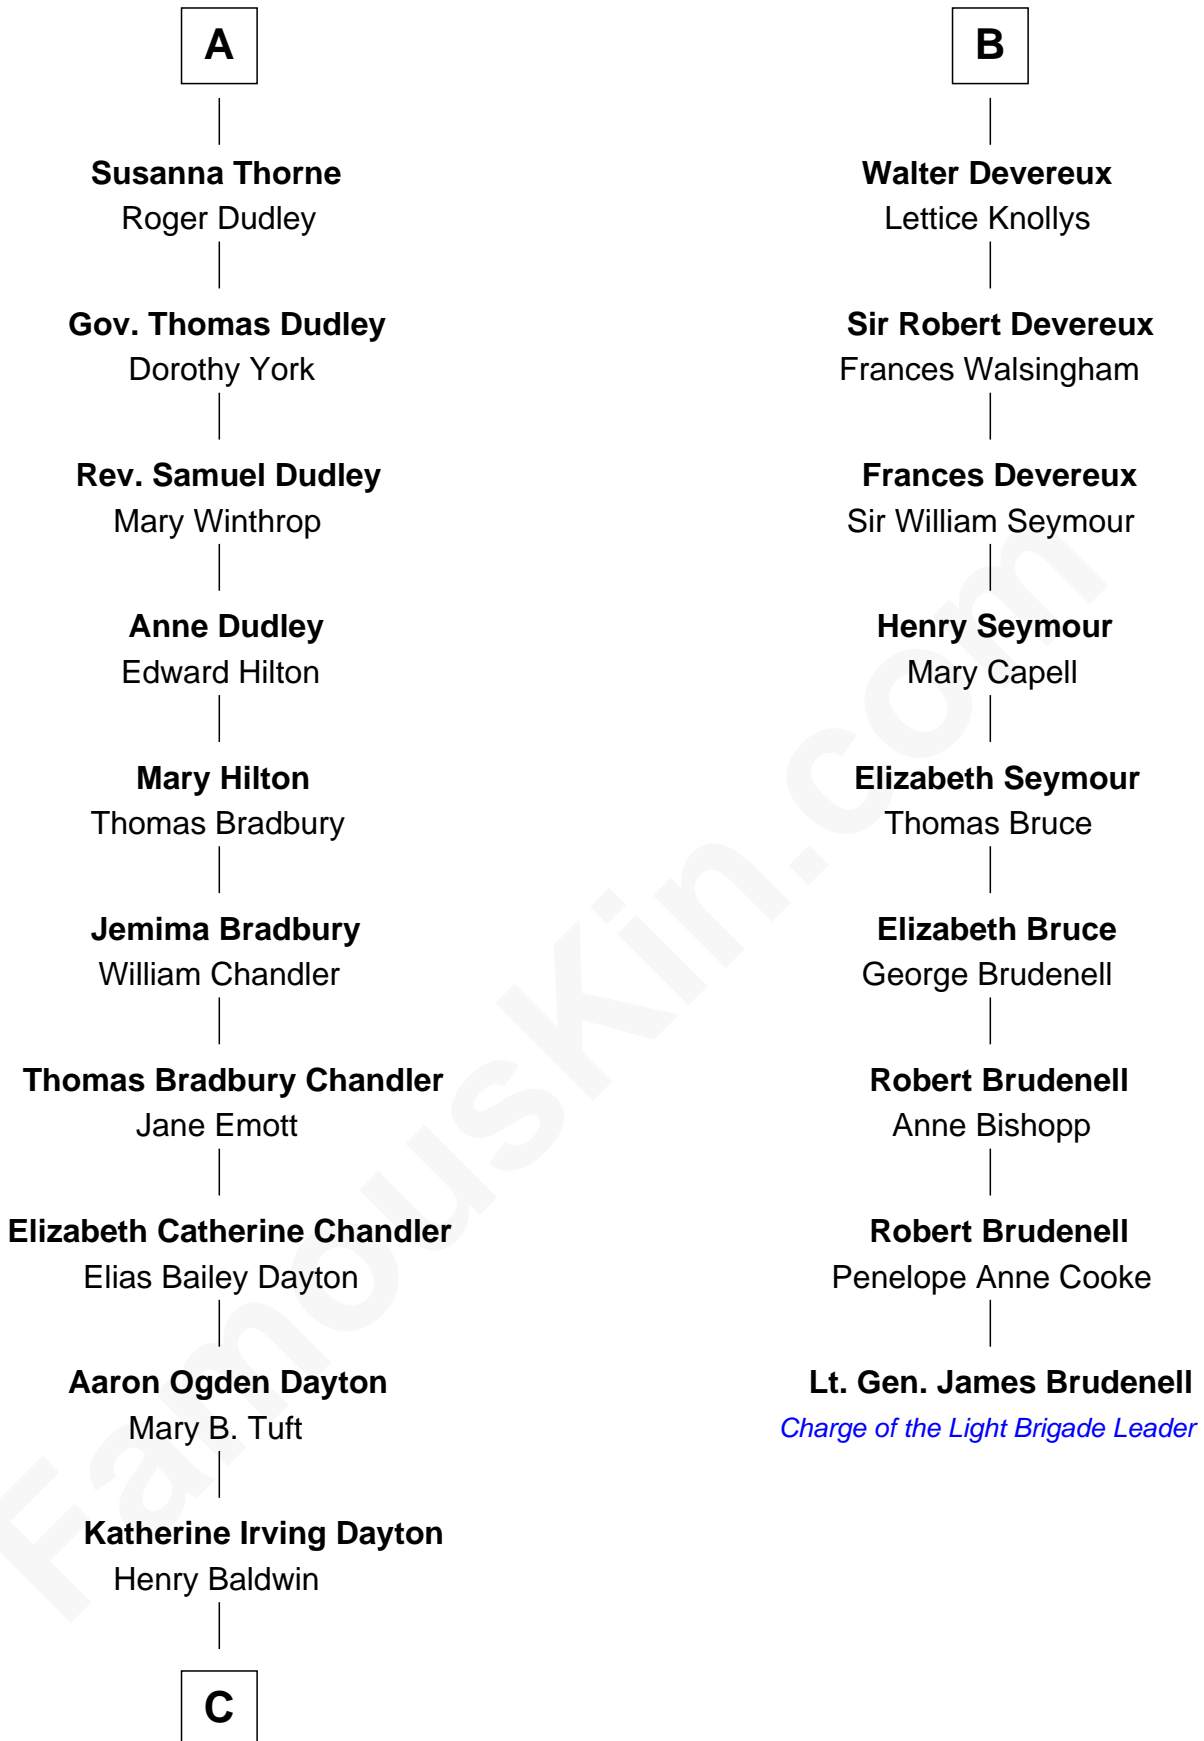

FamousKin.com
Relationship Chart of
Christopher Reeve
Movie Actor

15th cousin 5 times removed of
Lt. Gen. James Brudenell
Leader of the "Charge of the Light Brigade"

C

—
Margaretta Willis Baldwin

Augustus Henry Reeve