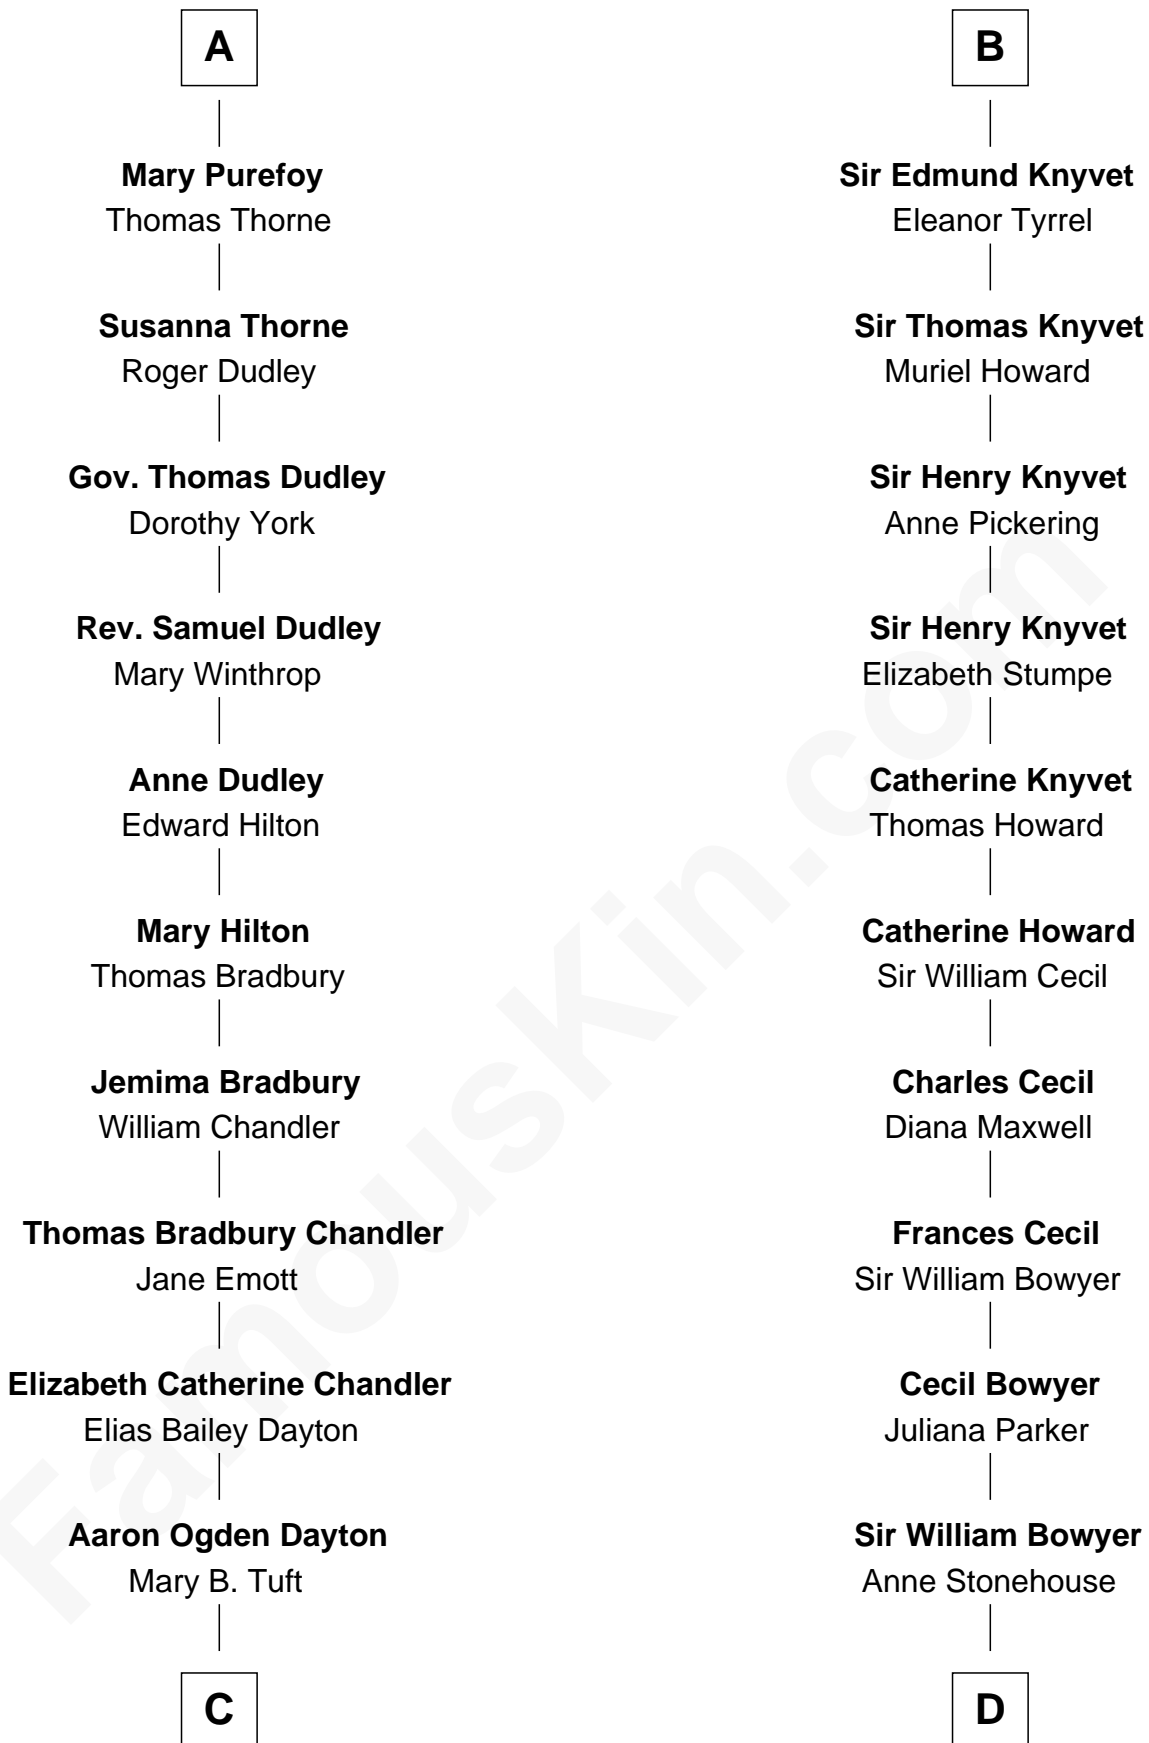

FamousKin.com
Relationship Chart of
Christopher Reeve
Movie Actor

19th cousin 2 times removed of
Lt. Gen. James Brudenell
Leader of the "Charge of the Light Brigade"

C

Katherine Irving Dayton

Henry Baldwin

Margaretta Willis Baldwin

Augustus Henry Reeve

Richard Henry Reeve

Anne Conrad D'Olier

Franklin D'Olier Reeve

Barbara Pitney Lamb

Christopher Reeve

Movie Actor