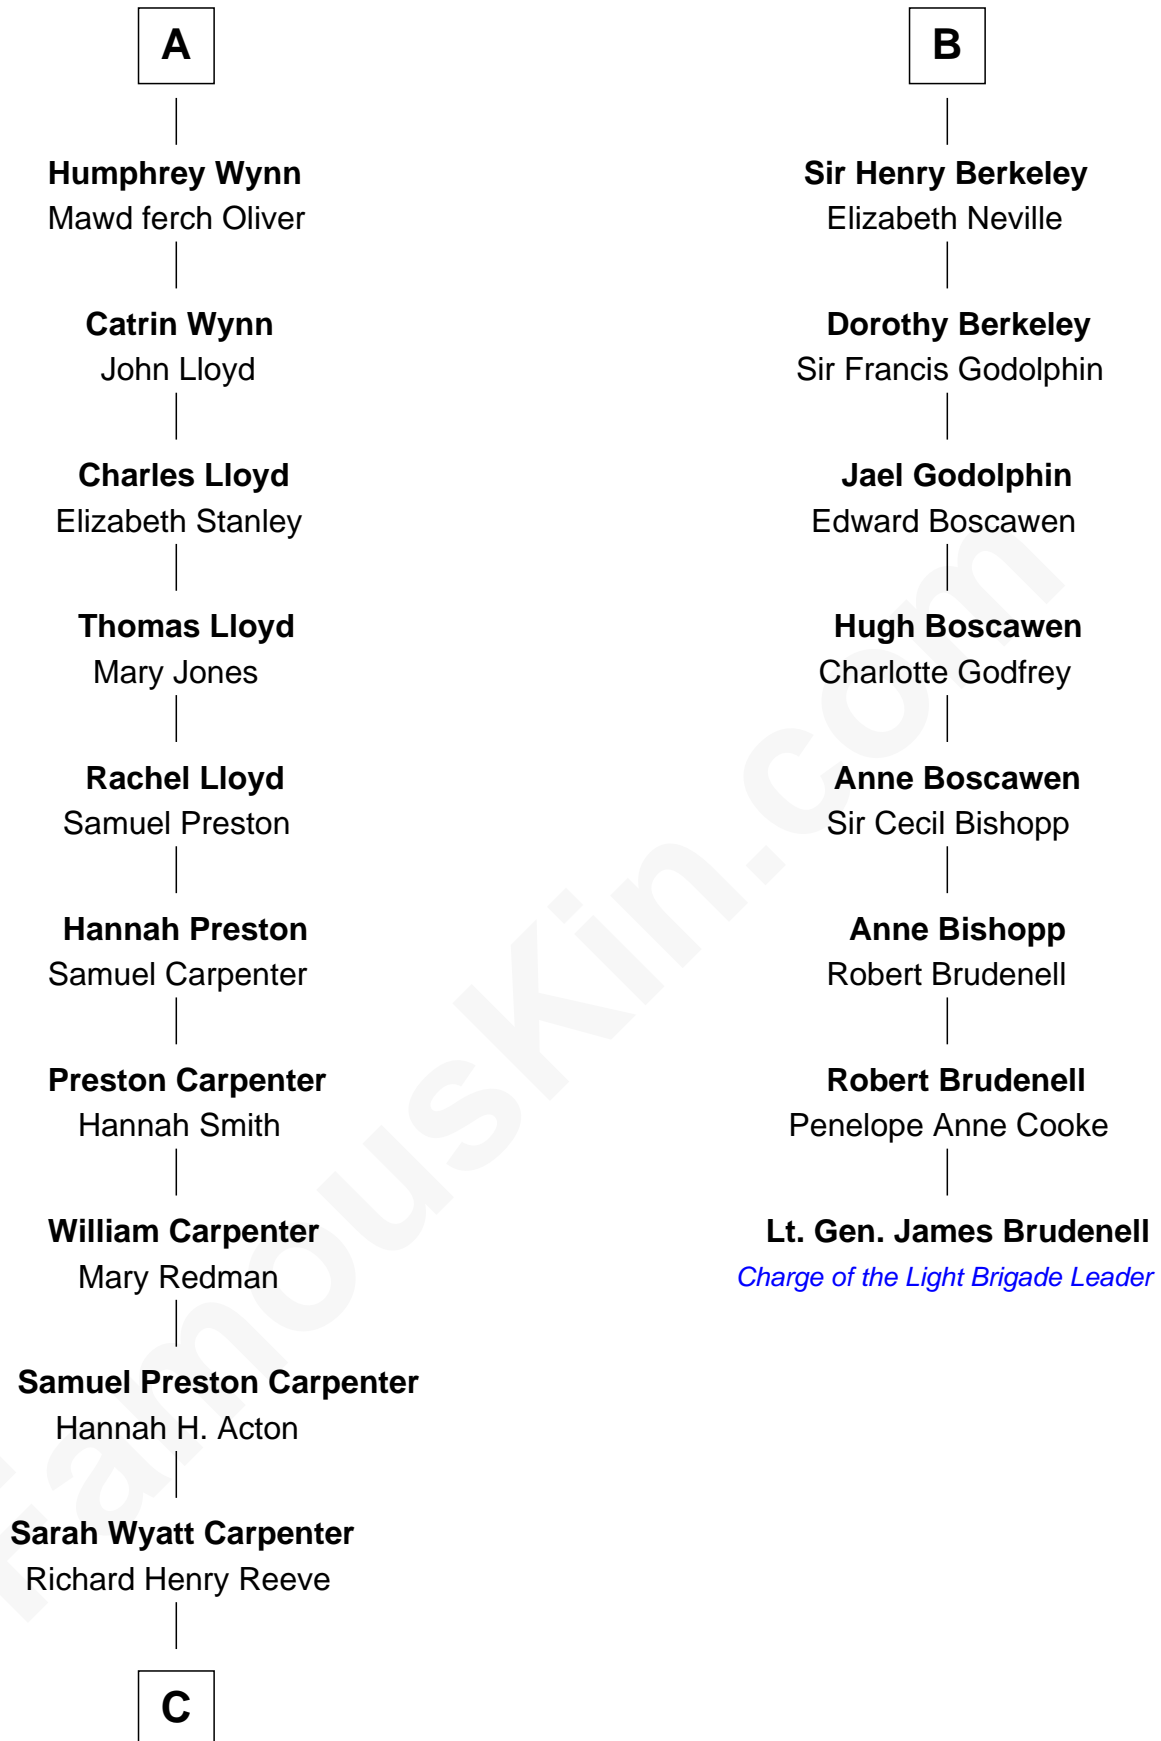

**FamousKin.com**  
**Relationship Chart of**  
**Christopher Reeve**  
*Movie Actor*

**14th cousin 6 times removed of**  
**Lt. Gen. James Brudenell**  
*Leader of the "Charge of the Light Brigade"*

**C**

—  
**Augustus Henry Reeve**  
Margaretta Willis Baldwin

—  
**Richard Henry Reeve**  
Anne Conrad D'Olier

—  
**Franklin D'Olier Reeve**  
Barbara Pitney Lamb

—  
**Christopher Reeve**  
*Movie Actor*

FamousKin.com