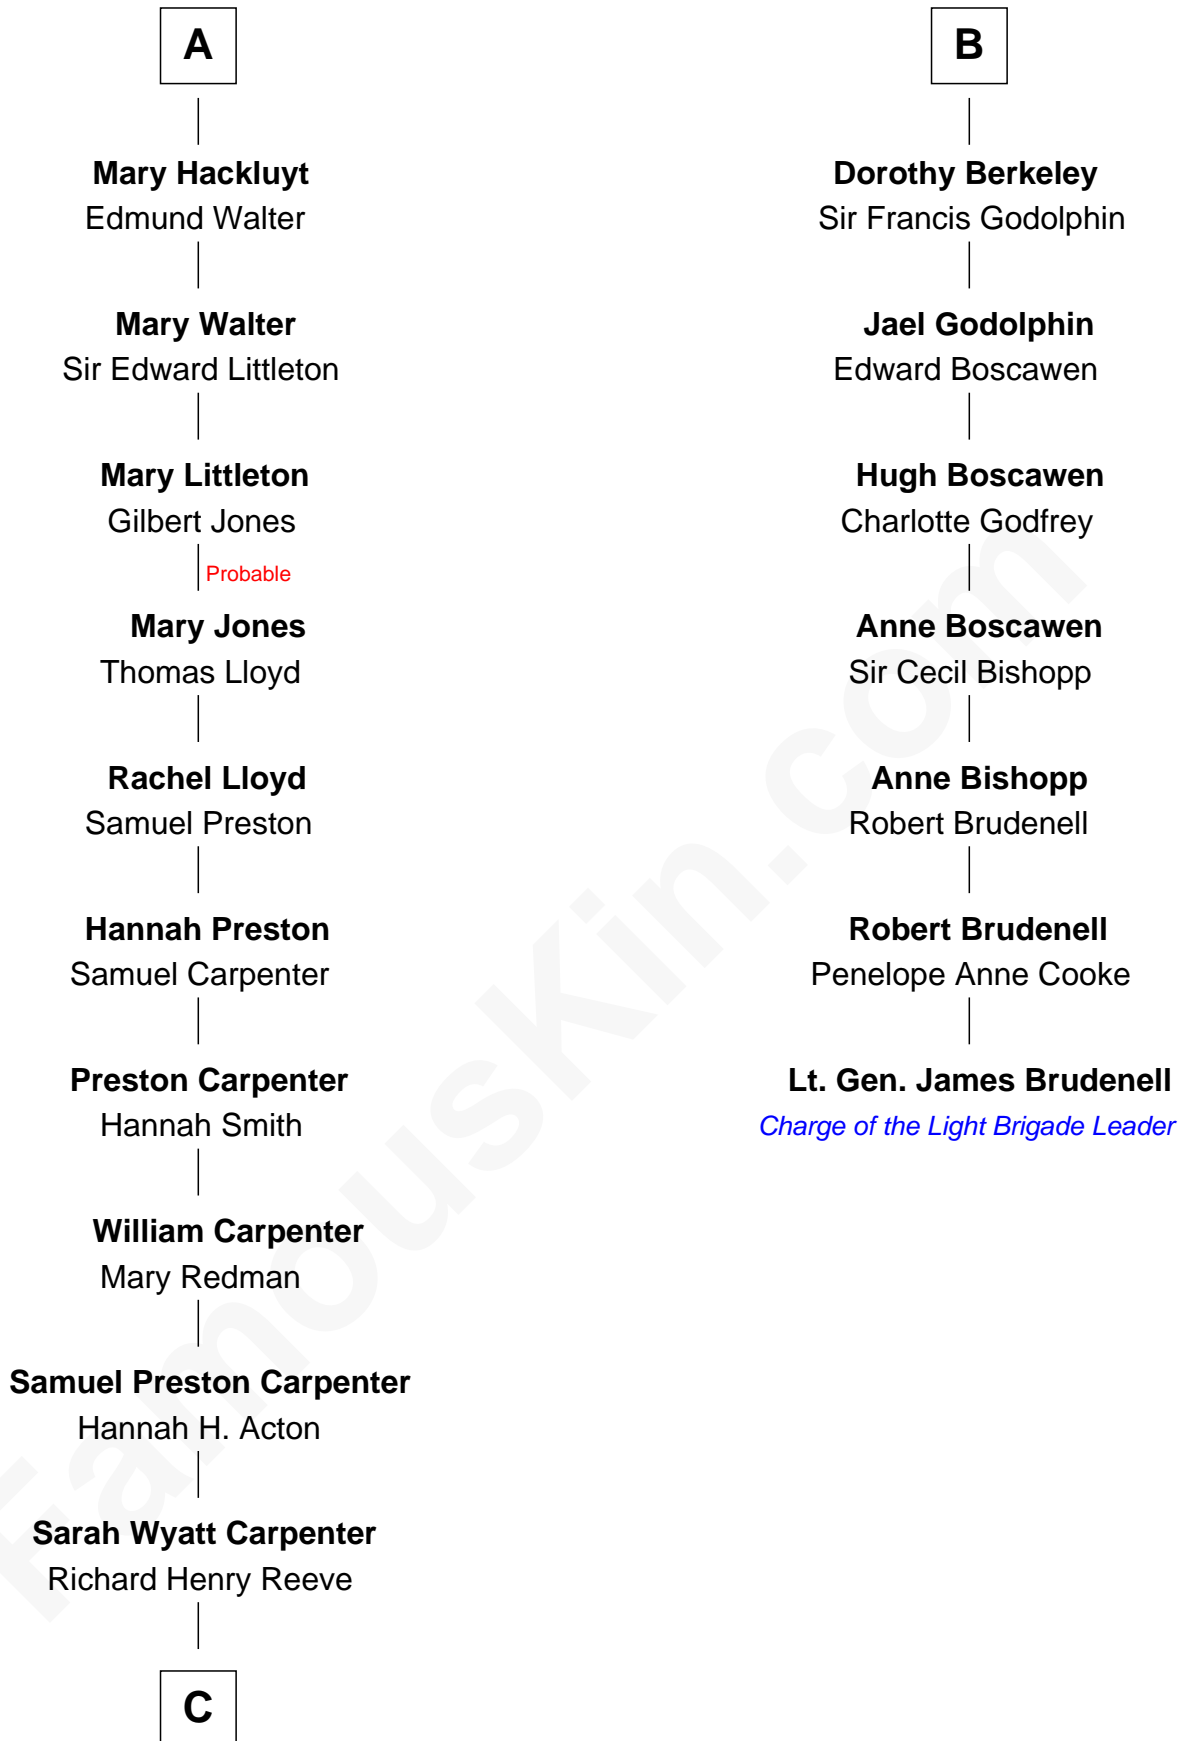

FamousKin.com
Relationship Chart of
Christopher Reeve
Movie Actor

13th cousin 7 times removed of
Lt. Gen. James Brudenell
Leader of the "Charge of the Light Brigade"

C

—
Augustus Henry Reeve
Margaretta Willis Baldwin

—
Richard Henry Reeve
Anne Conrad D'Olier

—
Franklin D'Olier Reeve
Barbara Pitney Lamb

—
Christopher Reeve
Movie Actor

FamousKin.com