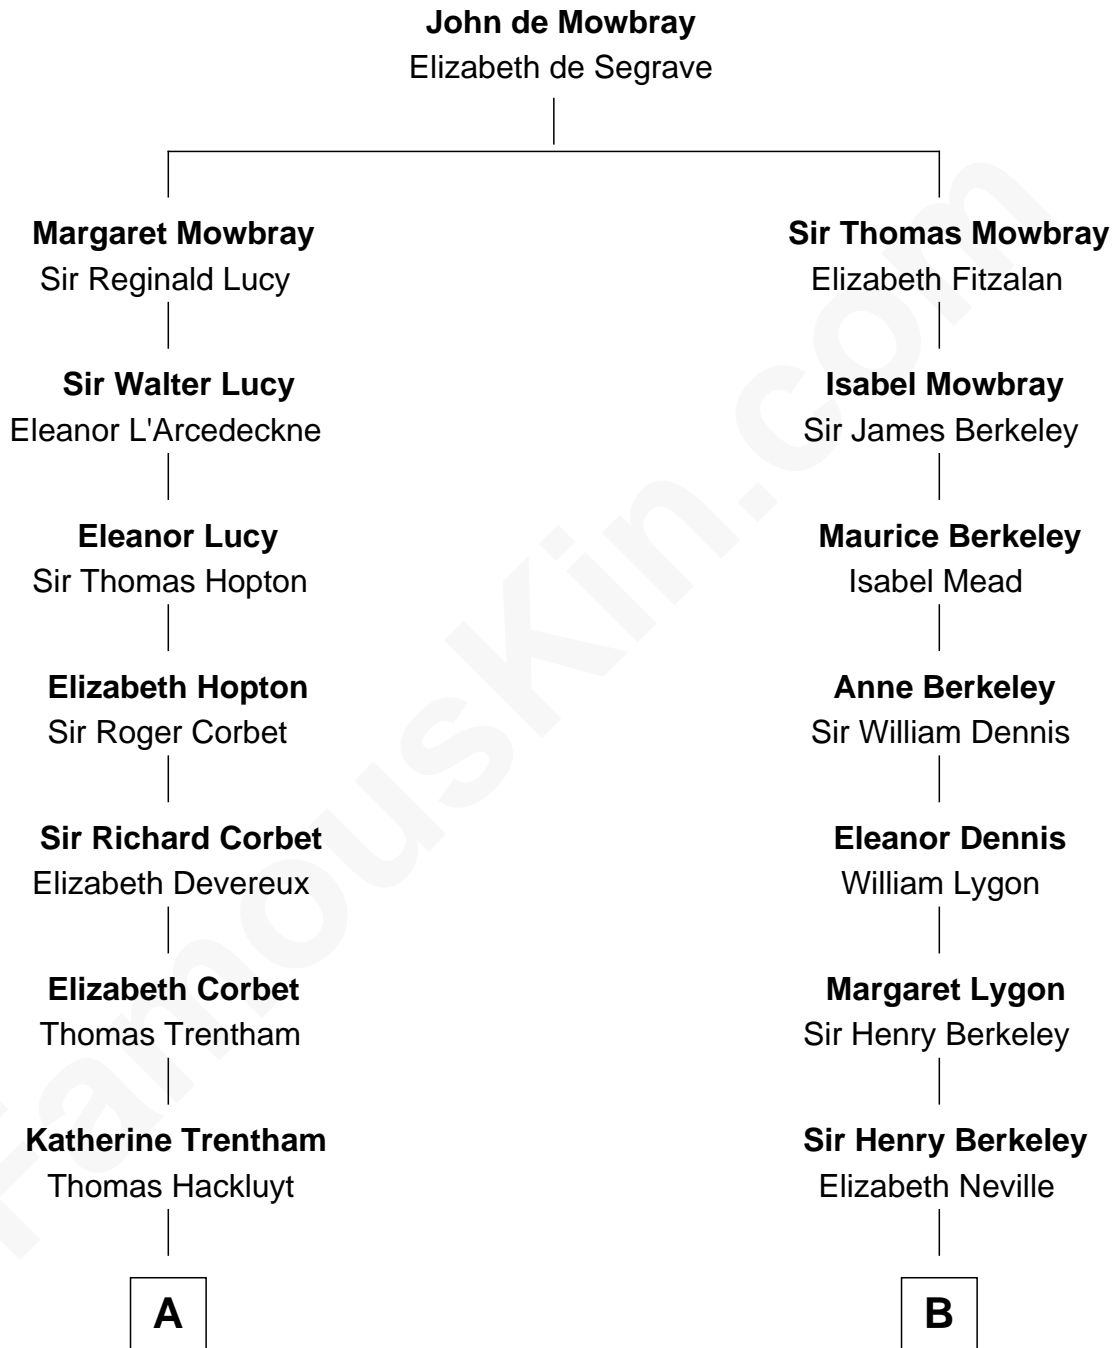

FamousKin.com
Relationship Chart of
Christopher Reeve
Movie Actor

13th cousin 7 times removed of
Lt. Gen. James Brudenell
Leader of the "Charge of the Light Brigade"

C

—
Augustus Henry Reeve
Margaretta Willis Baldwin

—
Richard Henry Reeve
Anne Conrad D'Olier

—
Franklin D'Olier Reeve
Barbara Pitney Lamb

—
Christopher Reeve
Movie Actor

FamousKin.com