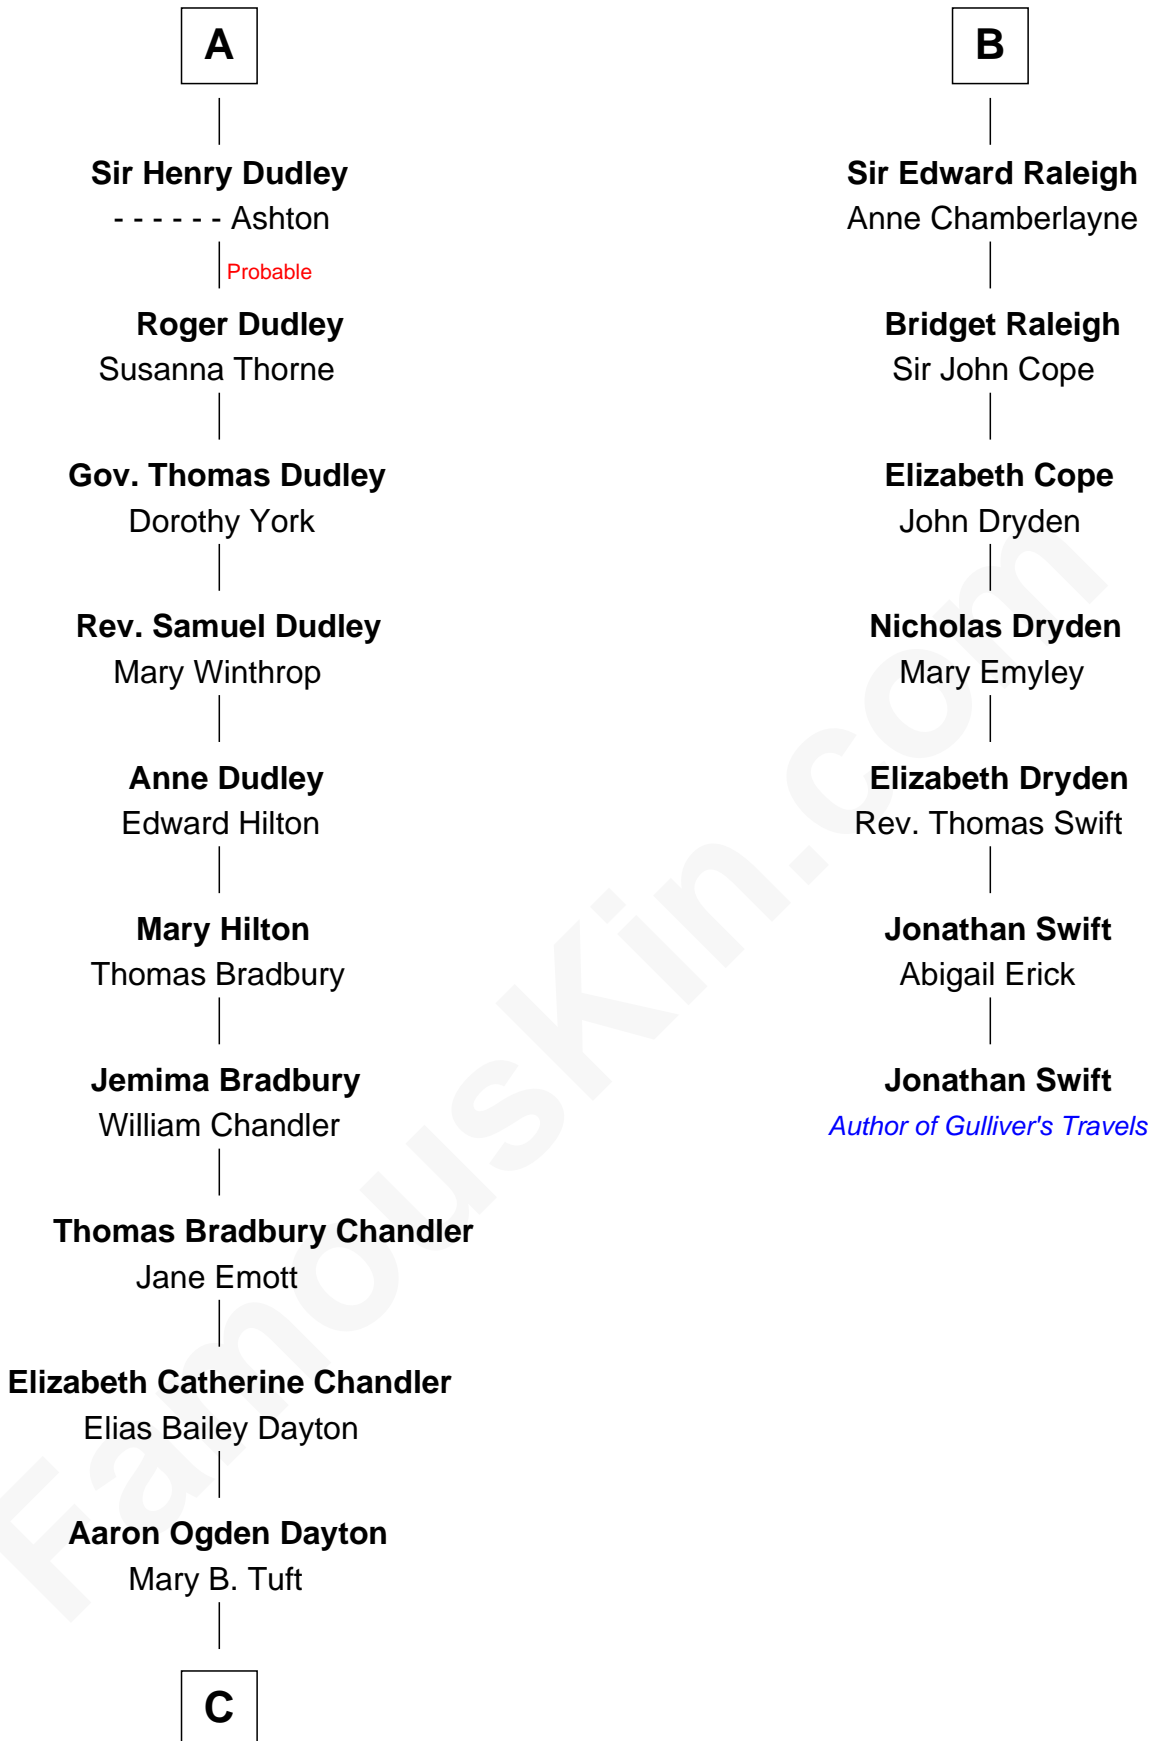

FamousKin.com
Relationship Chart of
Christopher Reeve
Movie Actor

13th cousin 8 times removed of
Jonathan Swift
Author of Gulliver's Travels

Sir Hugh I de Audley
 Iseult de Mortimer

C

Katherine Irving Dayton

Henry Baldwin

Margaretta Willis Baldwin

Augustus Henry Reeve

Richard Henry Reeve

Anne Conrad D'Olier

Franklin D'Olier Reeve

Barbara Pitney Lamb

Christopher Reeve